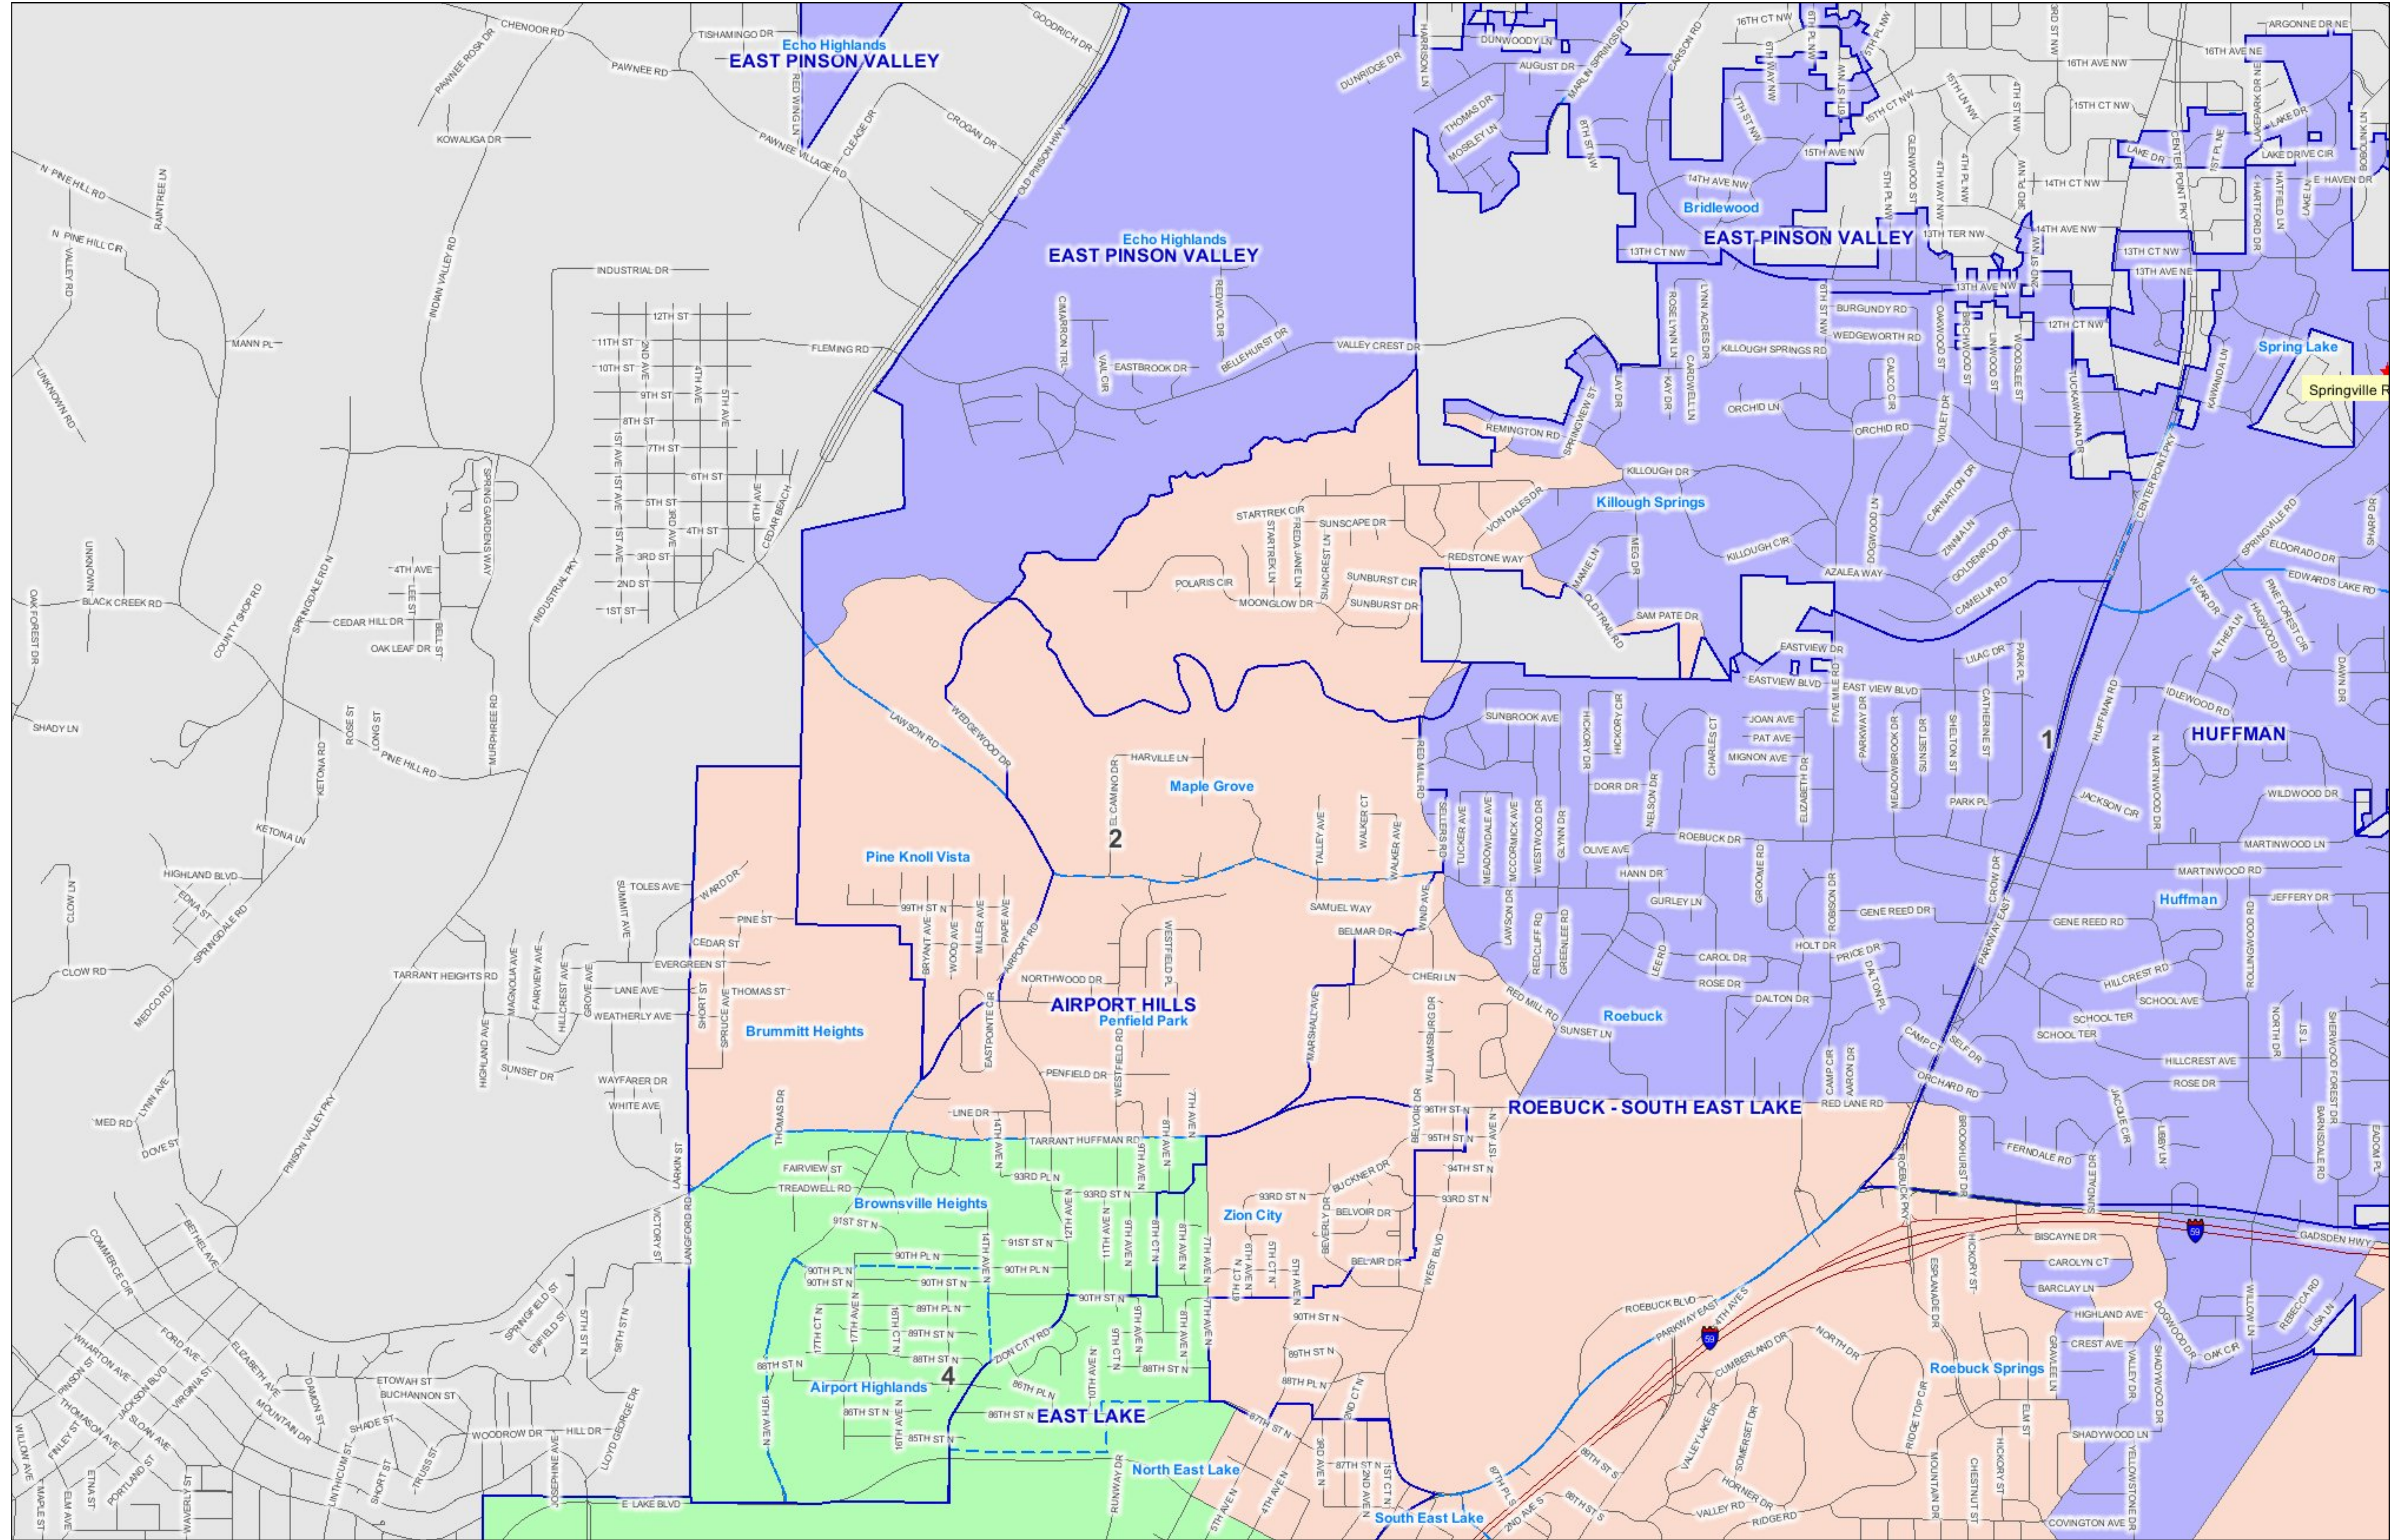

Neighborhood Districts - Airport Hills, East Pinson Valley, and Roebuck - South East Lake (partial)

Legend

- Communities
- Neighborhood Boundary
- City Council Districts
- District 1
- District 2
- District 3
- District 4
- District 5
- District 6
- District 7
- District 8
- District 9
- City Limits

Scale: 1:13,000

The City of Birmingham makes no warranty, expressed or implied, as to the accuracy of the information represented herein. This map is a user generated static output from an internet mapping site and is for general reference only.
Map Created: June 19, 2012