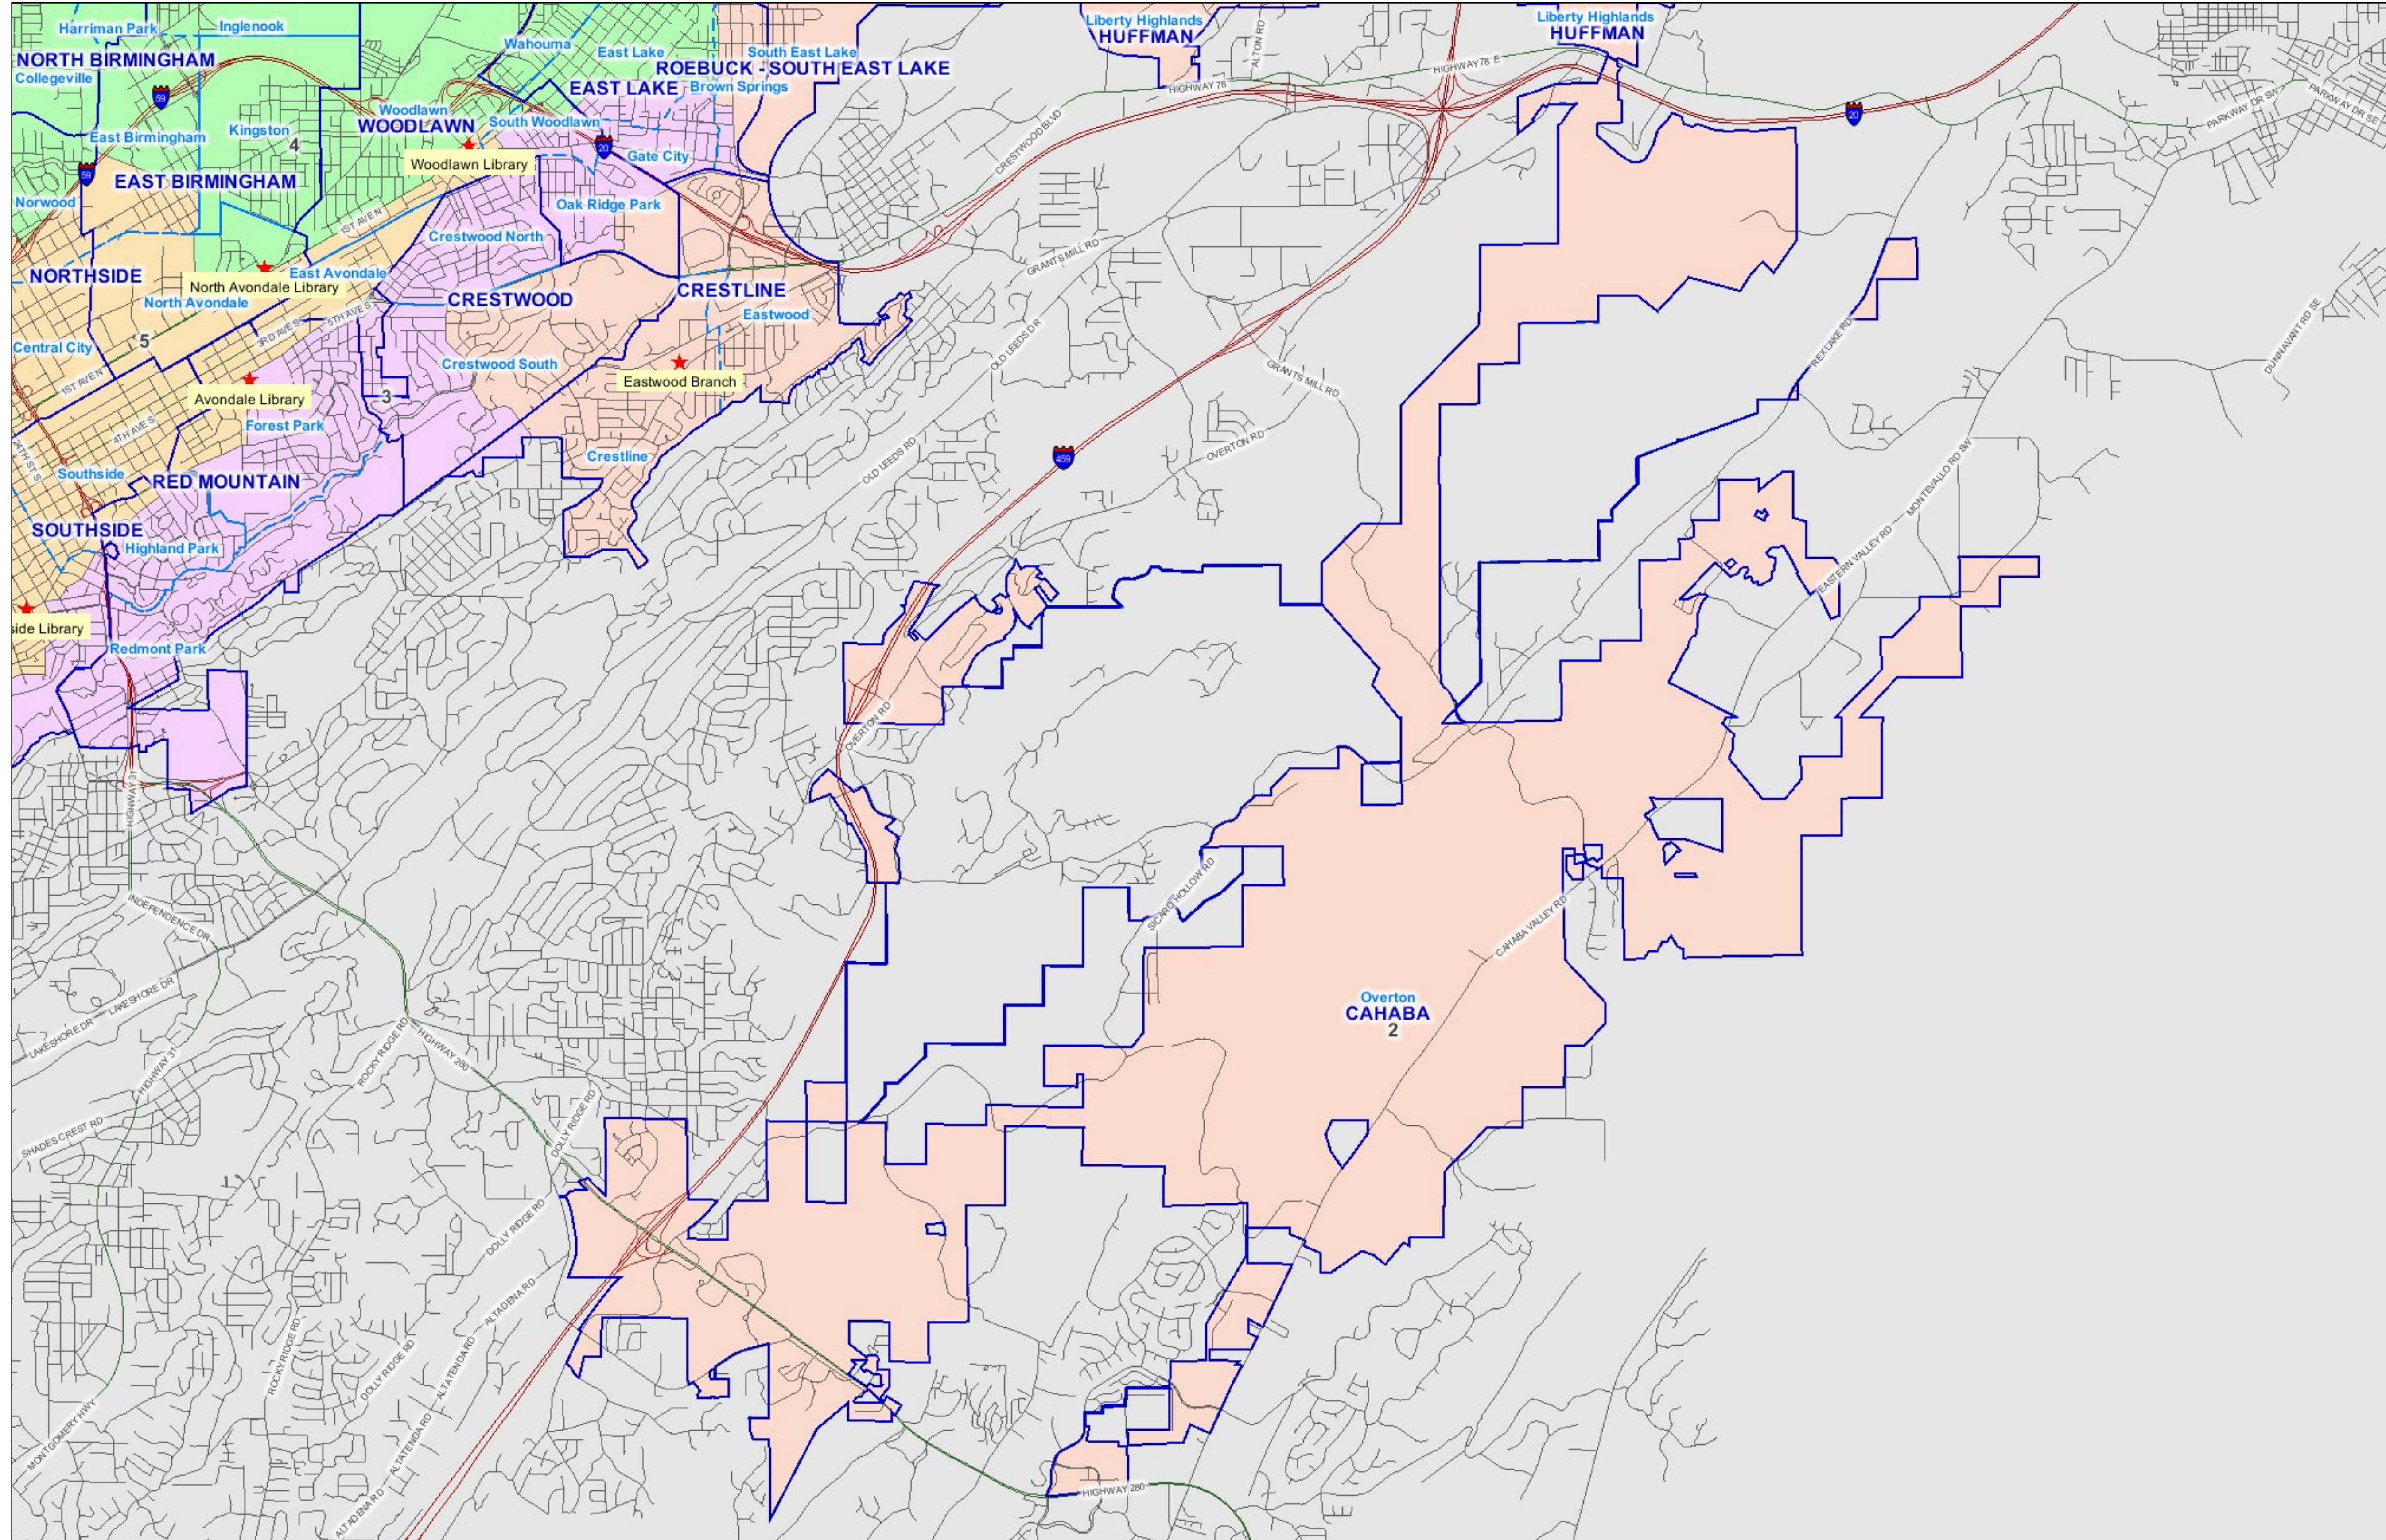

# Library Neighborhood Districts - Cahaba

### Legend

- Communities
- Neighborhood Boundary
- City Council Districts
- District 1
- District 2
- District 3
- District 4
- District 5
- District 6
- District 7
- District 8
- District 9
- City Limits

Scale: 1:34,000

The City of Birmingham makes no warranty, expressed or implied, as to the accuracy of the information represented herein. This map is a user generated static output from an internet mapping site and is for general reference only.

Map Created: June 19, 2012

<http://gisweb.informationbirmingham.com>