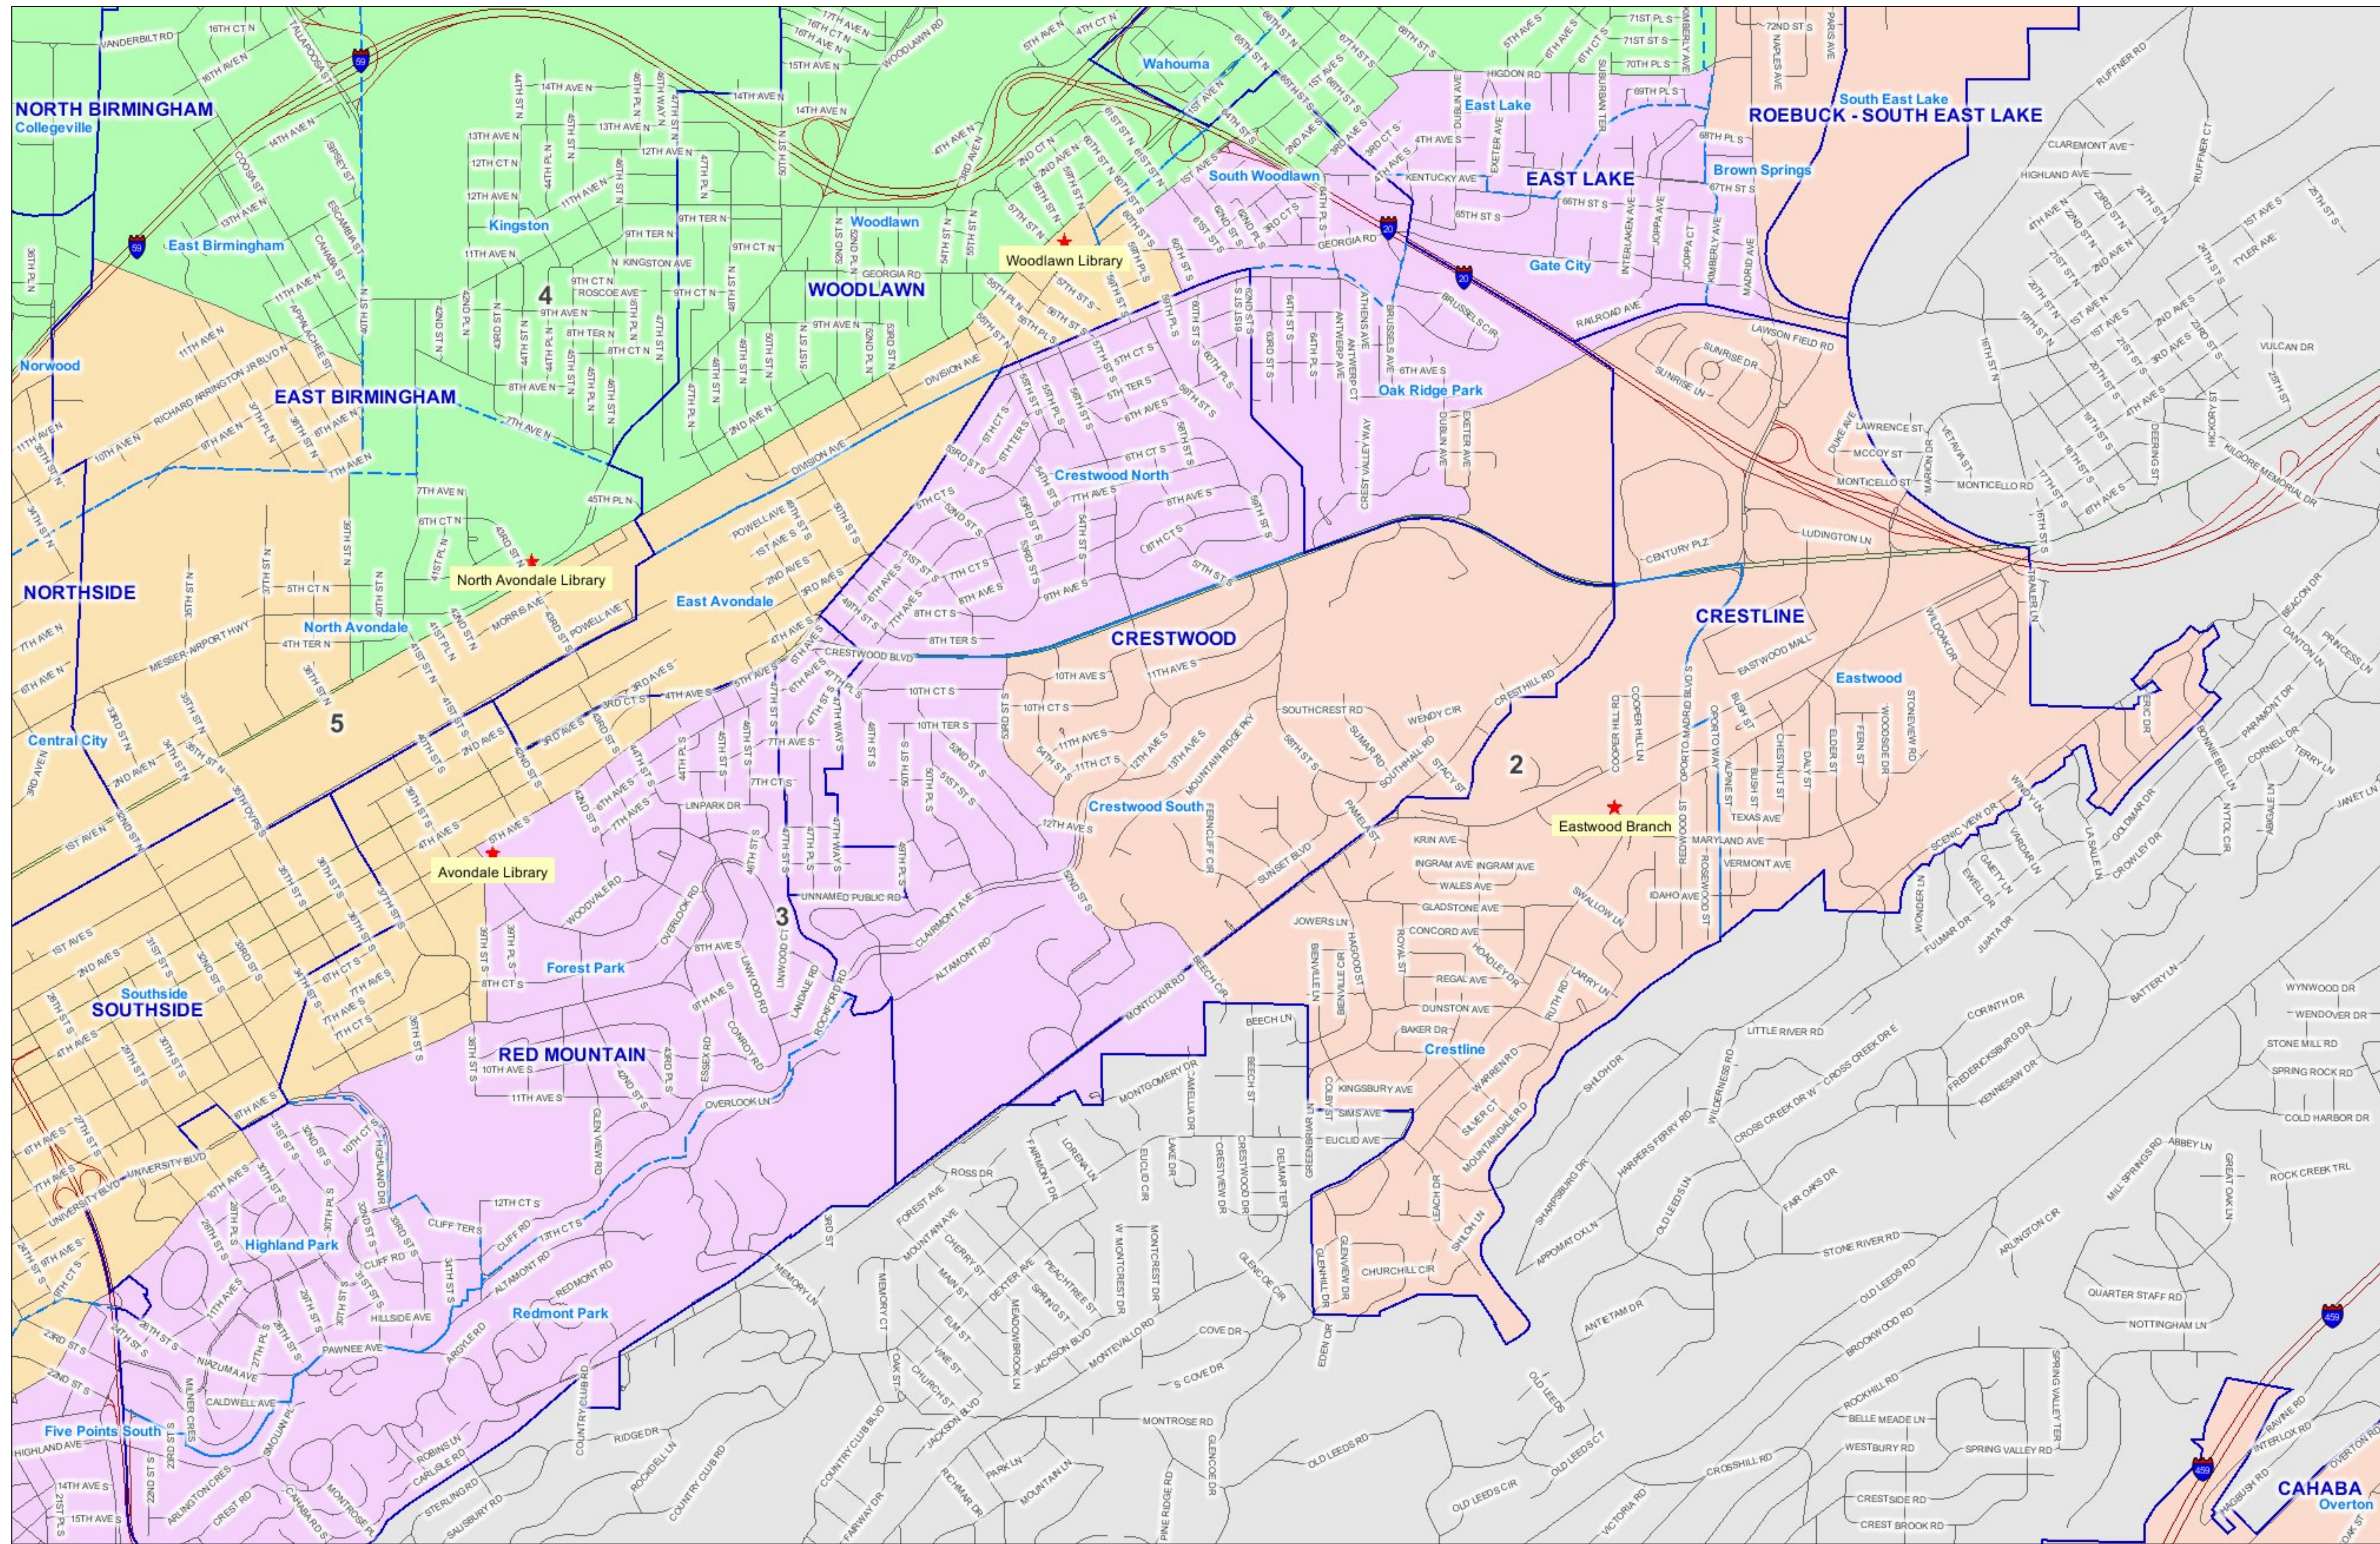

Library Neighborhood Districts - Crestwood and Crestline

Legend

- Communities
- Neighborhood Boundary
- City Council Districts
- District 1
- District 2
- District 3
- District 4
- District 5
- District 6
- District 7
- District 8
- District 9
- City Limits

Scale: 1:13,000

The City of Birmingham makes no warranty, expressed or implied, as to the accuracy of the information represented herein. This map is a user generated static output from an internet mapping site and is for general reference only.
Map Created: June 19, 2012