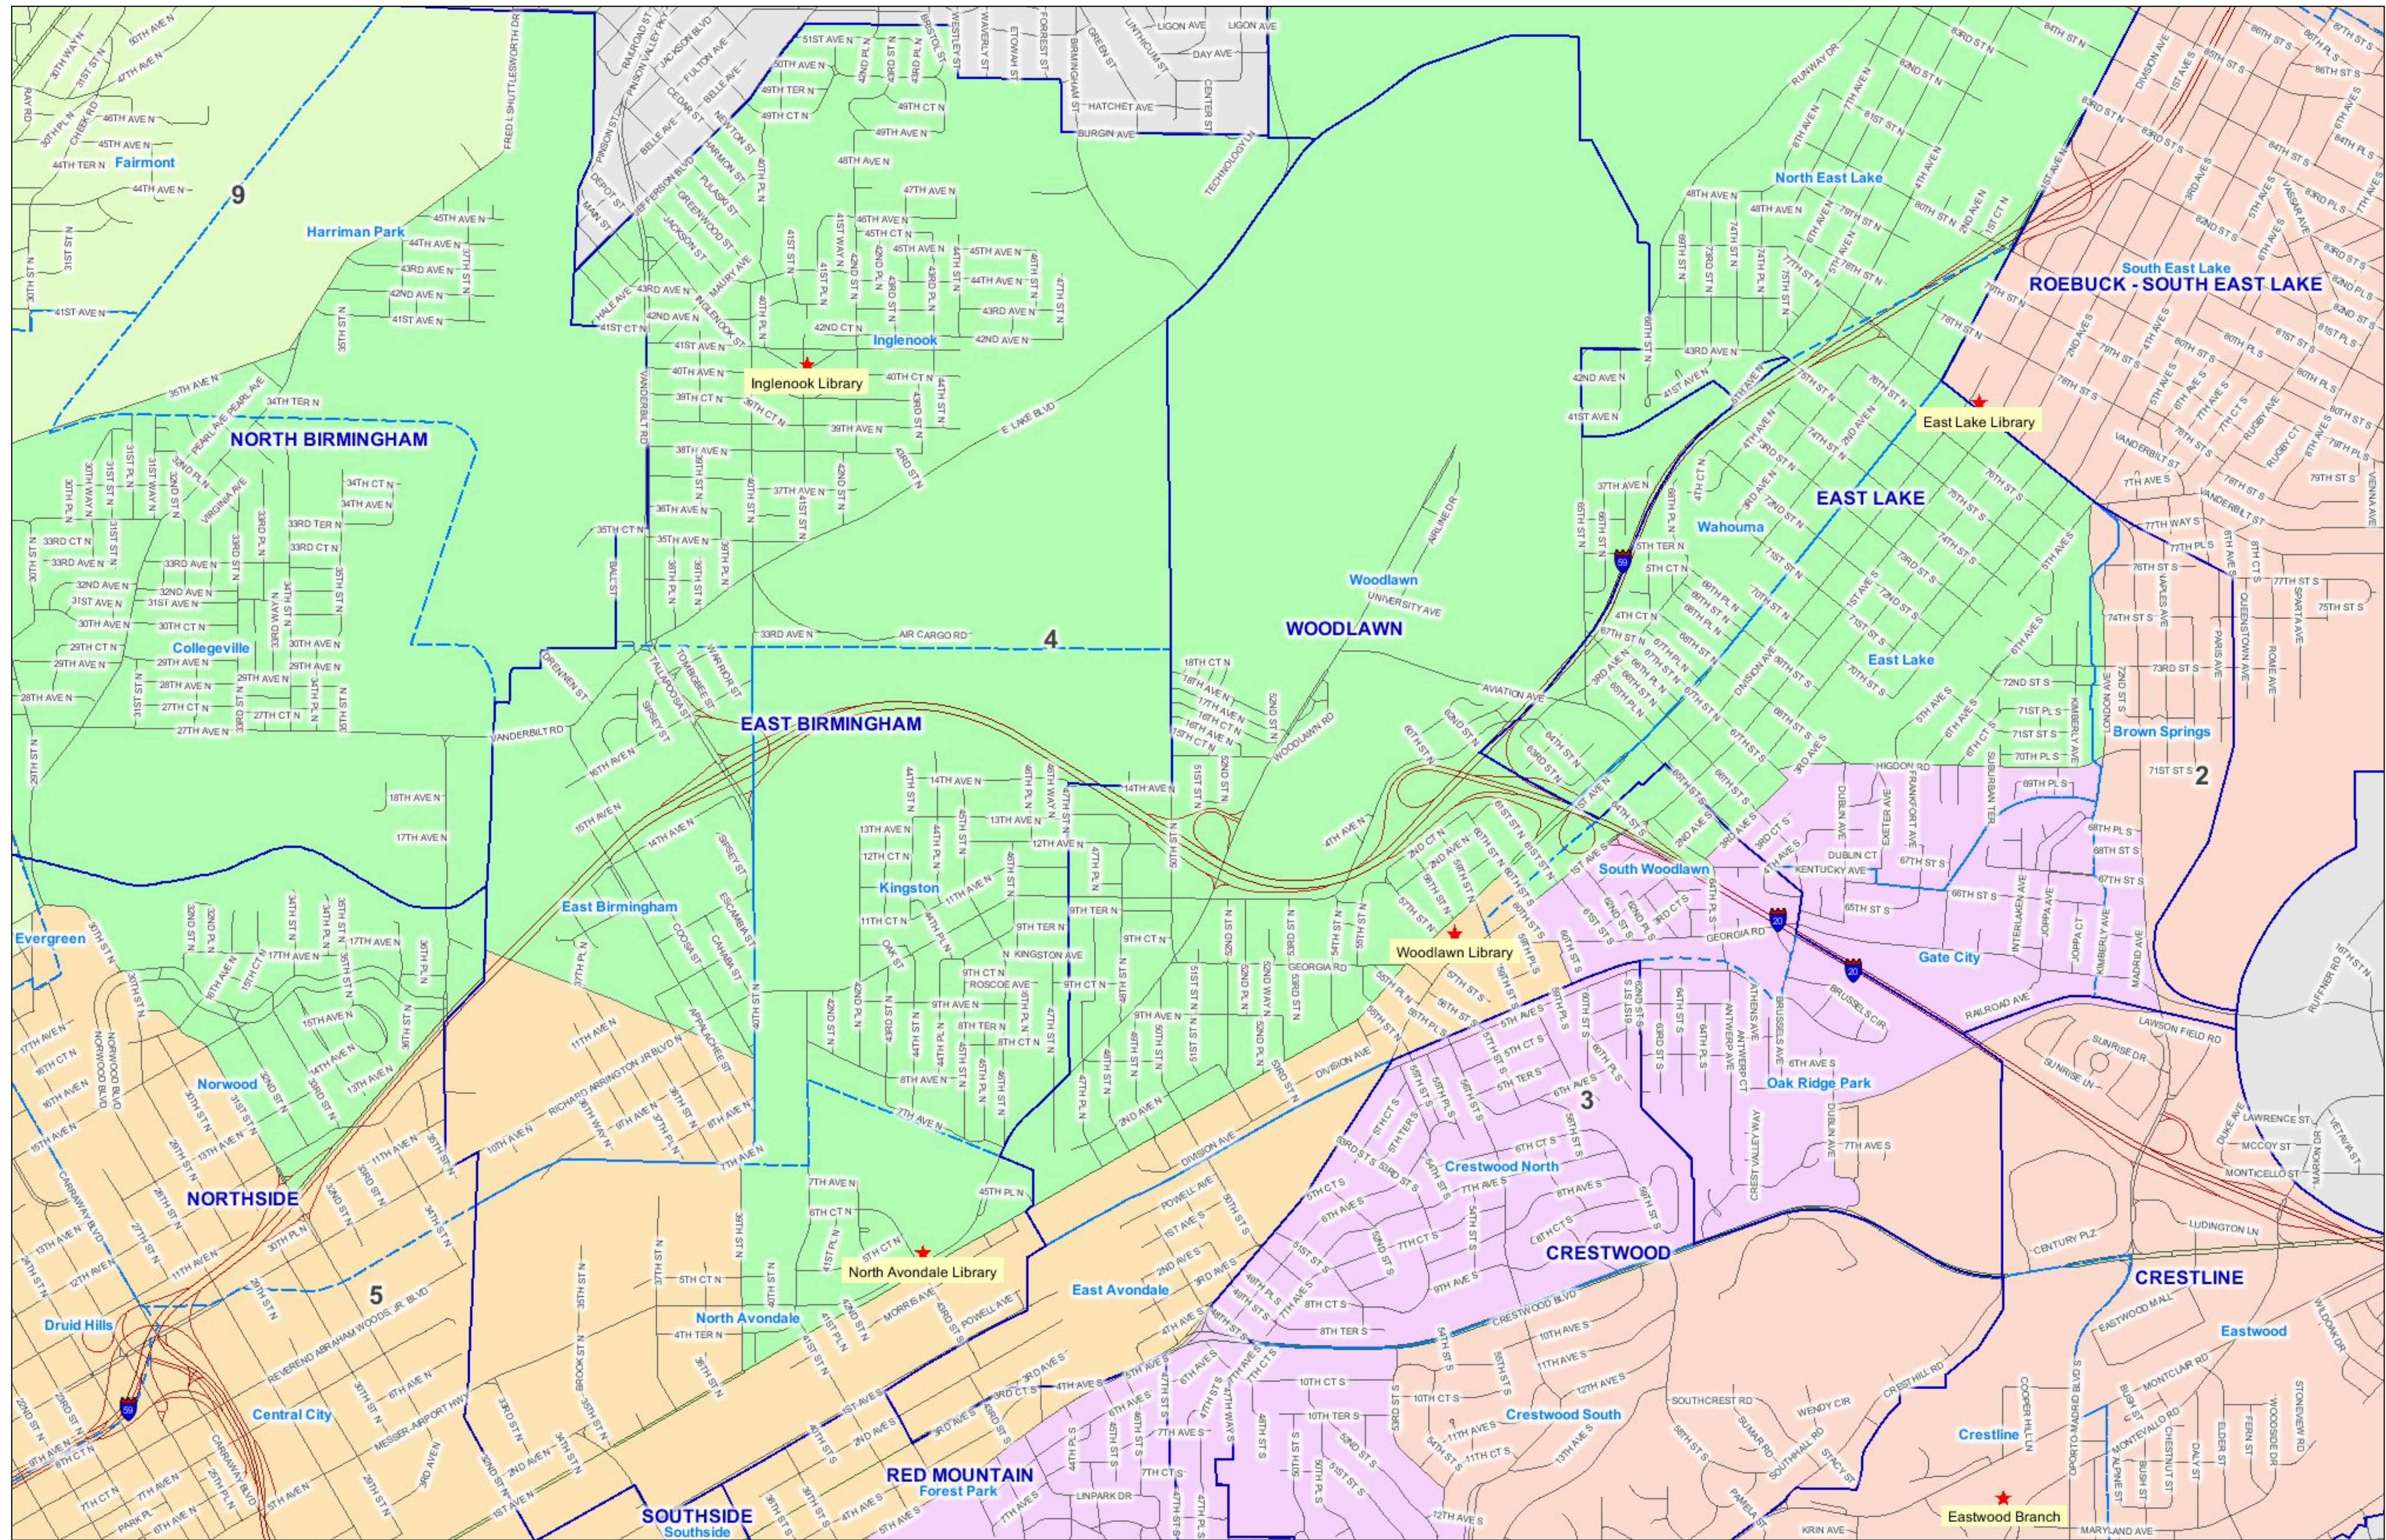

# Library Neighborhood Districts - East Birmingham and Woodlawn

## Legend

- Communities
- Neighborhood Boundary
- City Council Districts
- District 1
- District 2
- District 3
- District 4
- District 5
- District 6
- District 7
- District 8
- District 9
- City Limits

Scale: 1:13,000

0 1500 3000 4500 ft.

The City of Birmingham makes no warranty, expressed or implied, as to the accuracy of the information represented herein. This map is a user generated static output from an internet mapping site and is for general reference only.

Map Created: June 19, 2012

<http://gisweb.informationbirmingham.com>