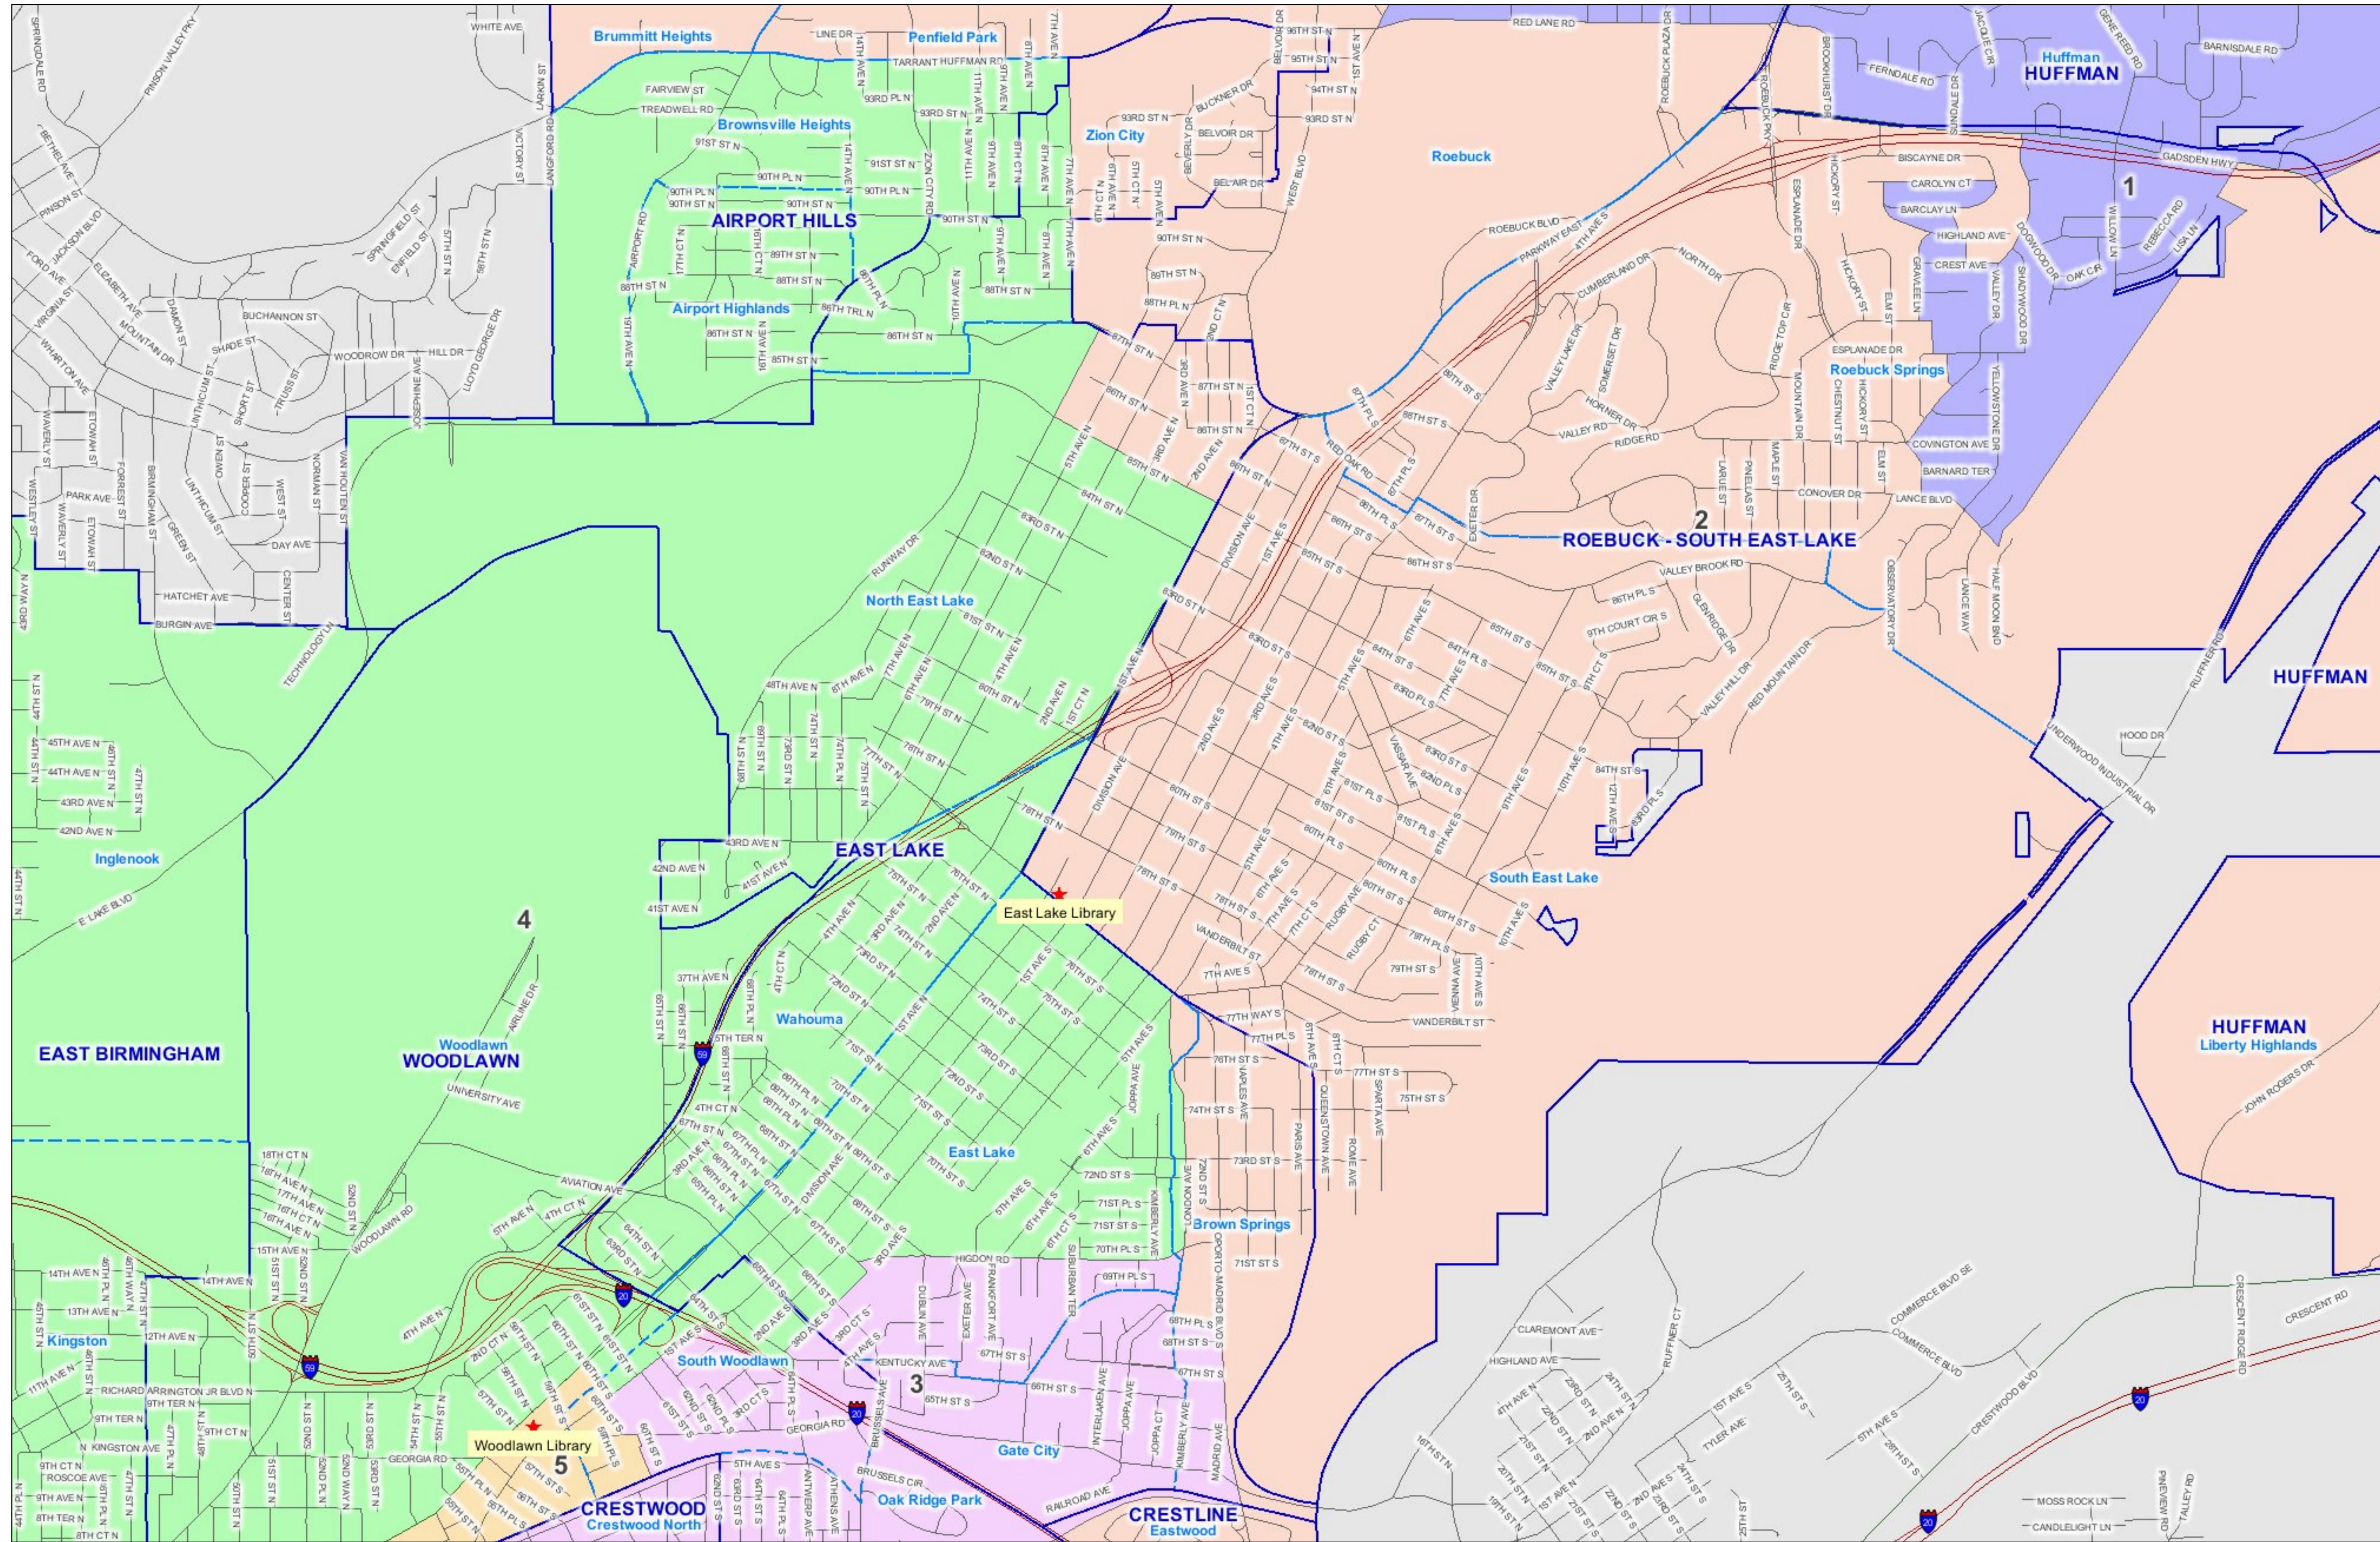

# Library Neighborhood Districts - East Lake

## Legend

- Communities
- Neighborhood Boundary
- City Council Districts
- District 1
- District 2
- District 3
- District 4
- District 5
- District 6
- District 7
- District 8
- District 9
- City Limits

Scale: 1:13,000

The City of Birmingham makes no warranty, expressed or implied, as to the accuracy of the information represented herein. This map is a user generated static output from an internet mapping site and is for general reference only.