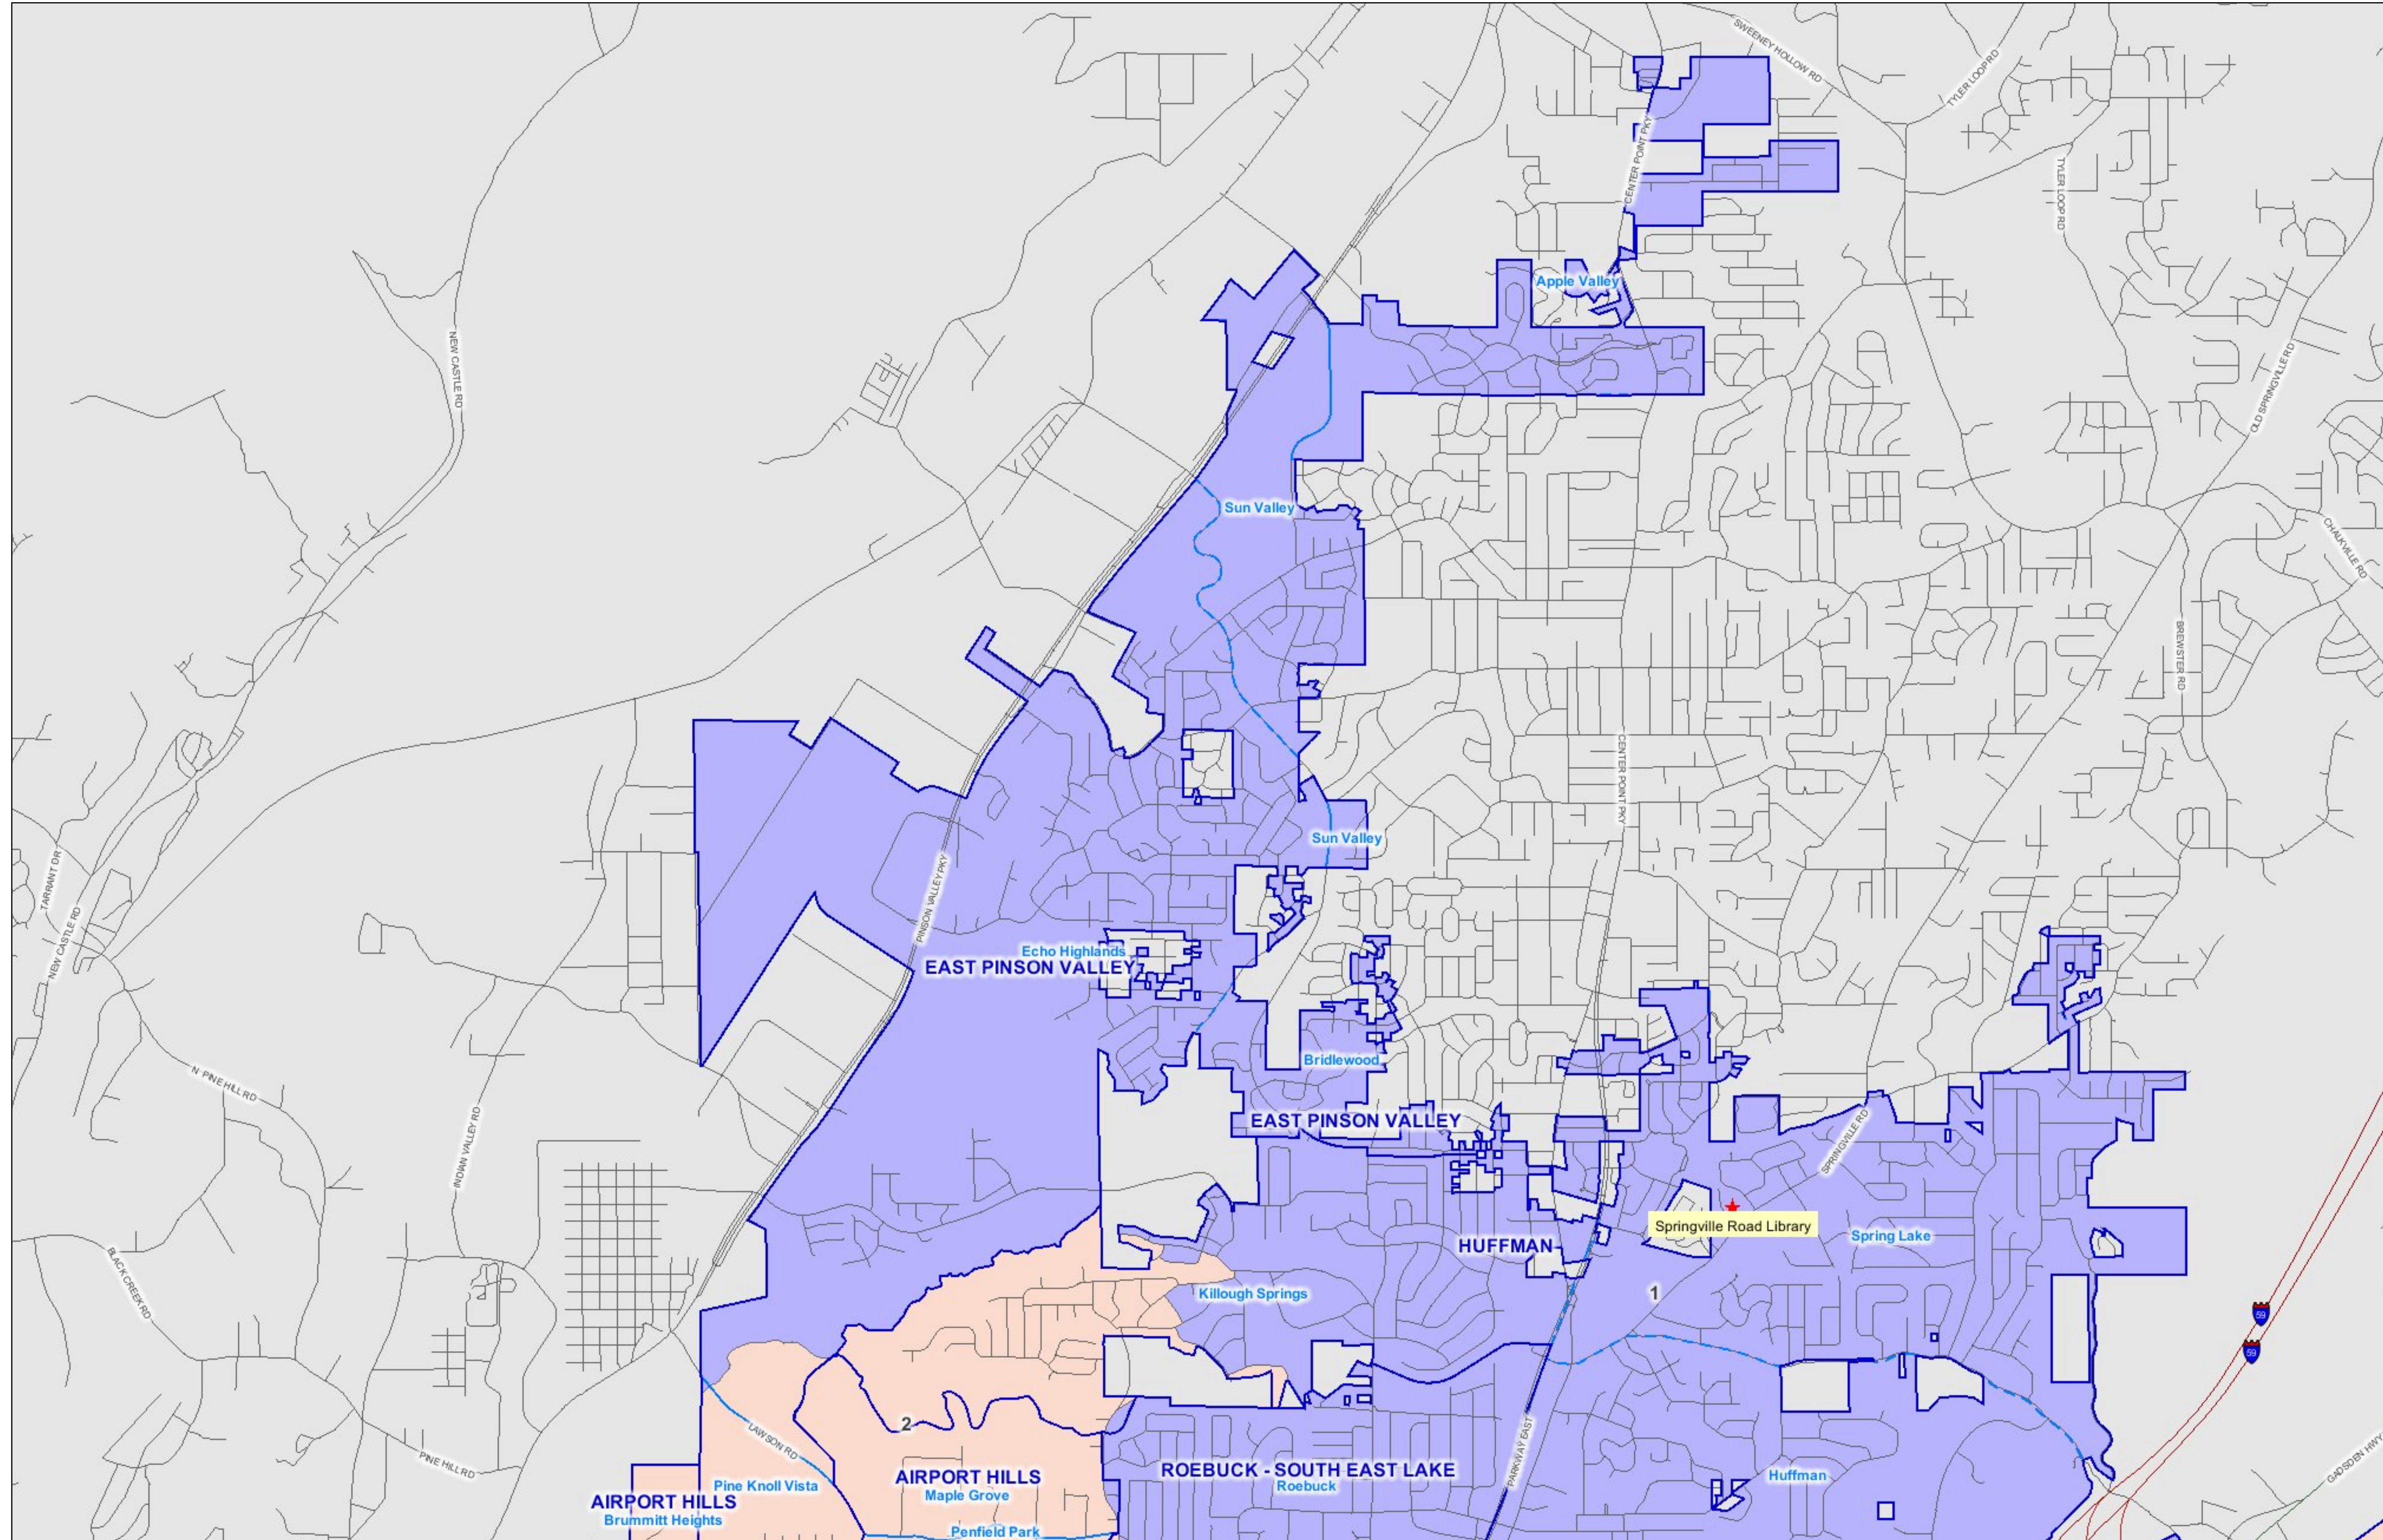

Library Neighborhood Districts - East Pinson Valley

Legend

- Communities
- Neighborhood Boundary
- City Council Districts
- District 1
- District 2
- District 3
- District 4
- District 5
- District 6
- District 7
- District 8
- District 9
- City Limits

Scale: 1:20,000

The City of Birmingham makes no warranty, expressed or implied, as to the accuracy of the information represented herein. This map is a user generated static output from an internet mapping site and is for general reference only.

Map Created: June 19, 2012

<http://gisweb.informationbirmingham.com>