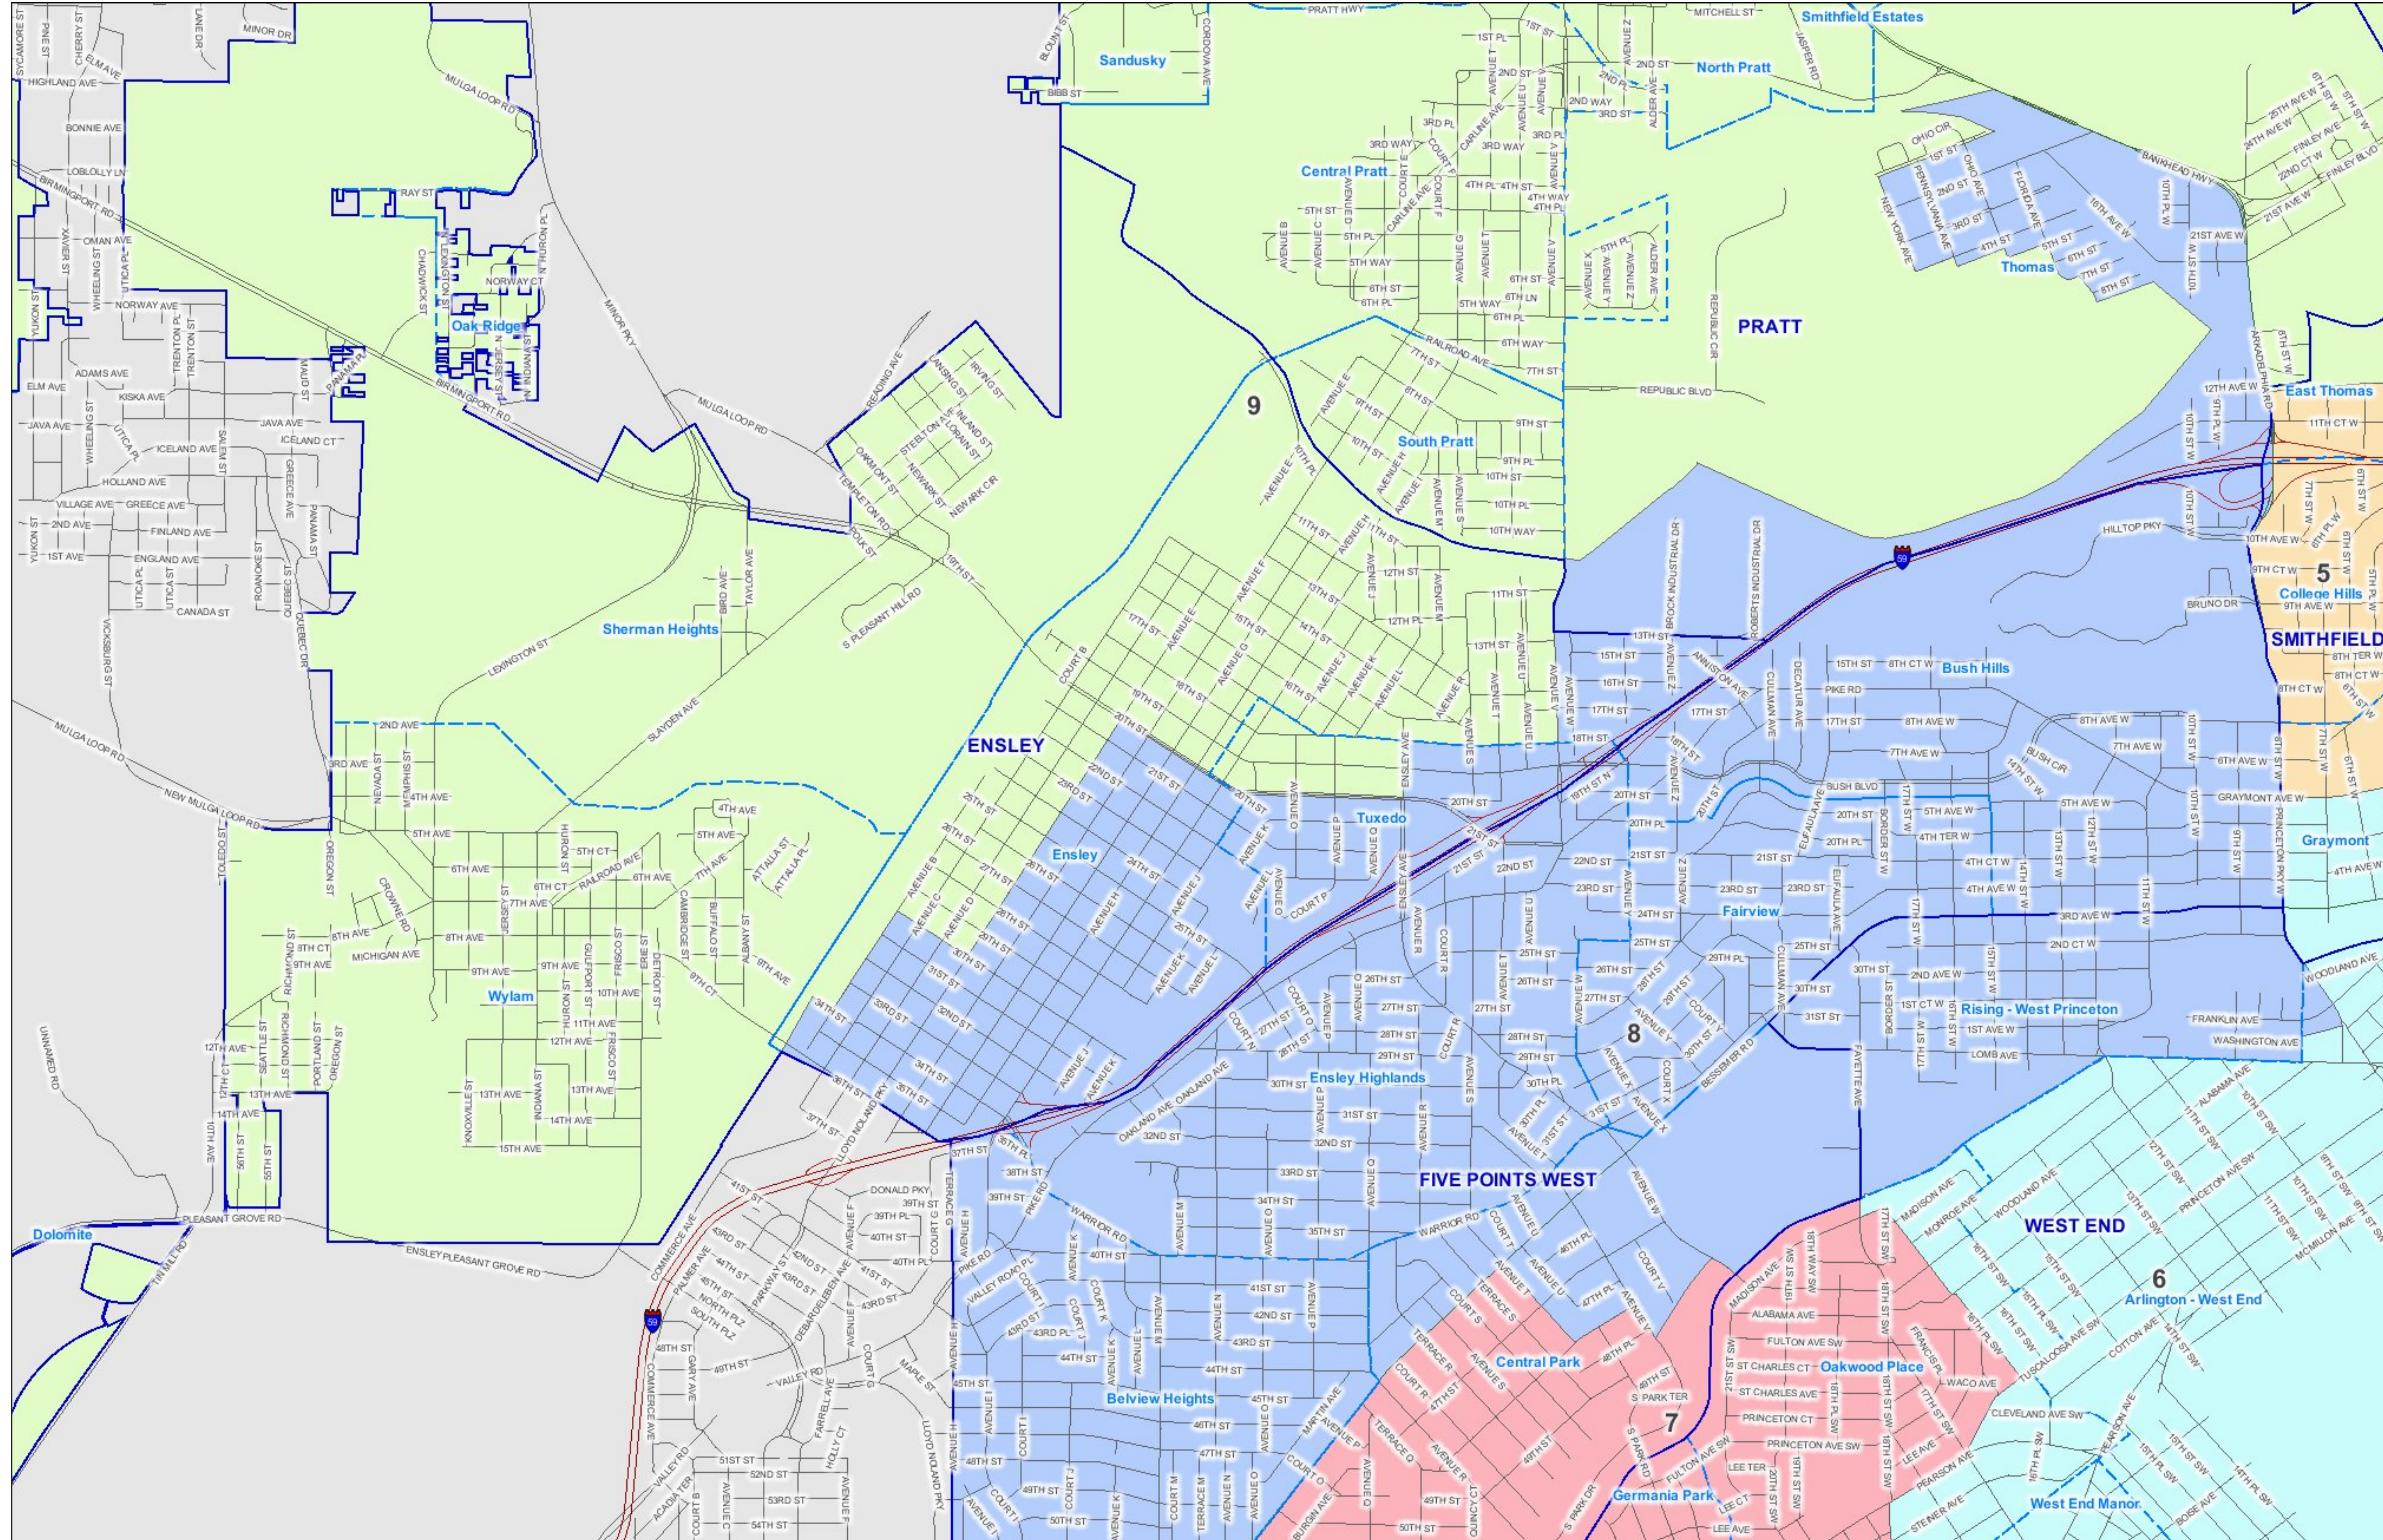

Library Neighborhood Districts - Ensley

Legend

- Communities
- Neighborhood Boundary
- City Council Districts
- District 1
- District 2
- District 3
- District 4
- District 5
- District 6
- District 7
- District 8
- District 9
- City Limits

Scale: 1:13,000

The City of Birmingham makes no warranty, expressed or implied, as to the accuracy of the information represented herein. This map is a user generated static output from an internet mapping site and is for general reference only.

Map Created: June 19, 2012

<http://gisweb.informationbirmingham.com>