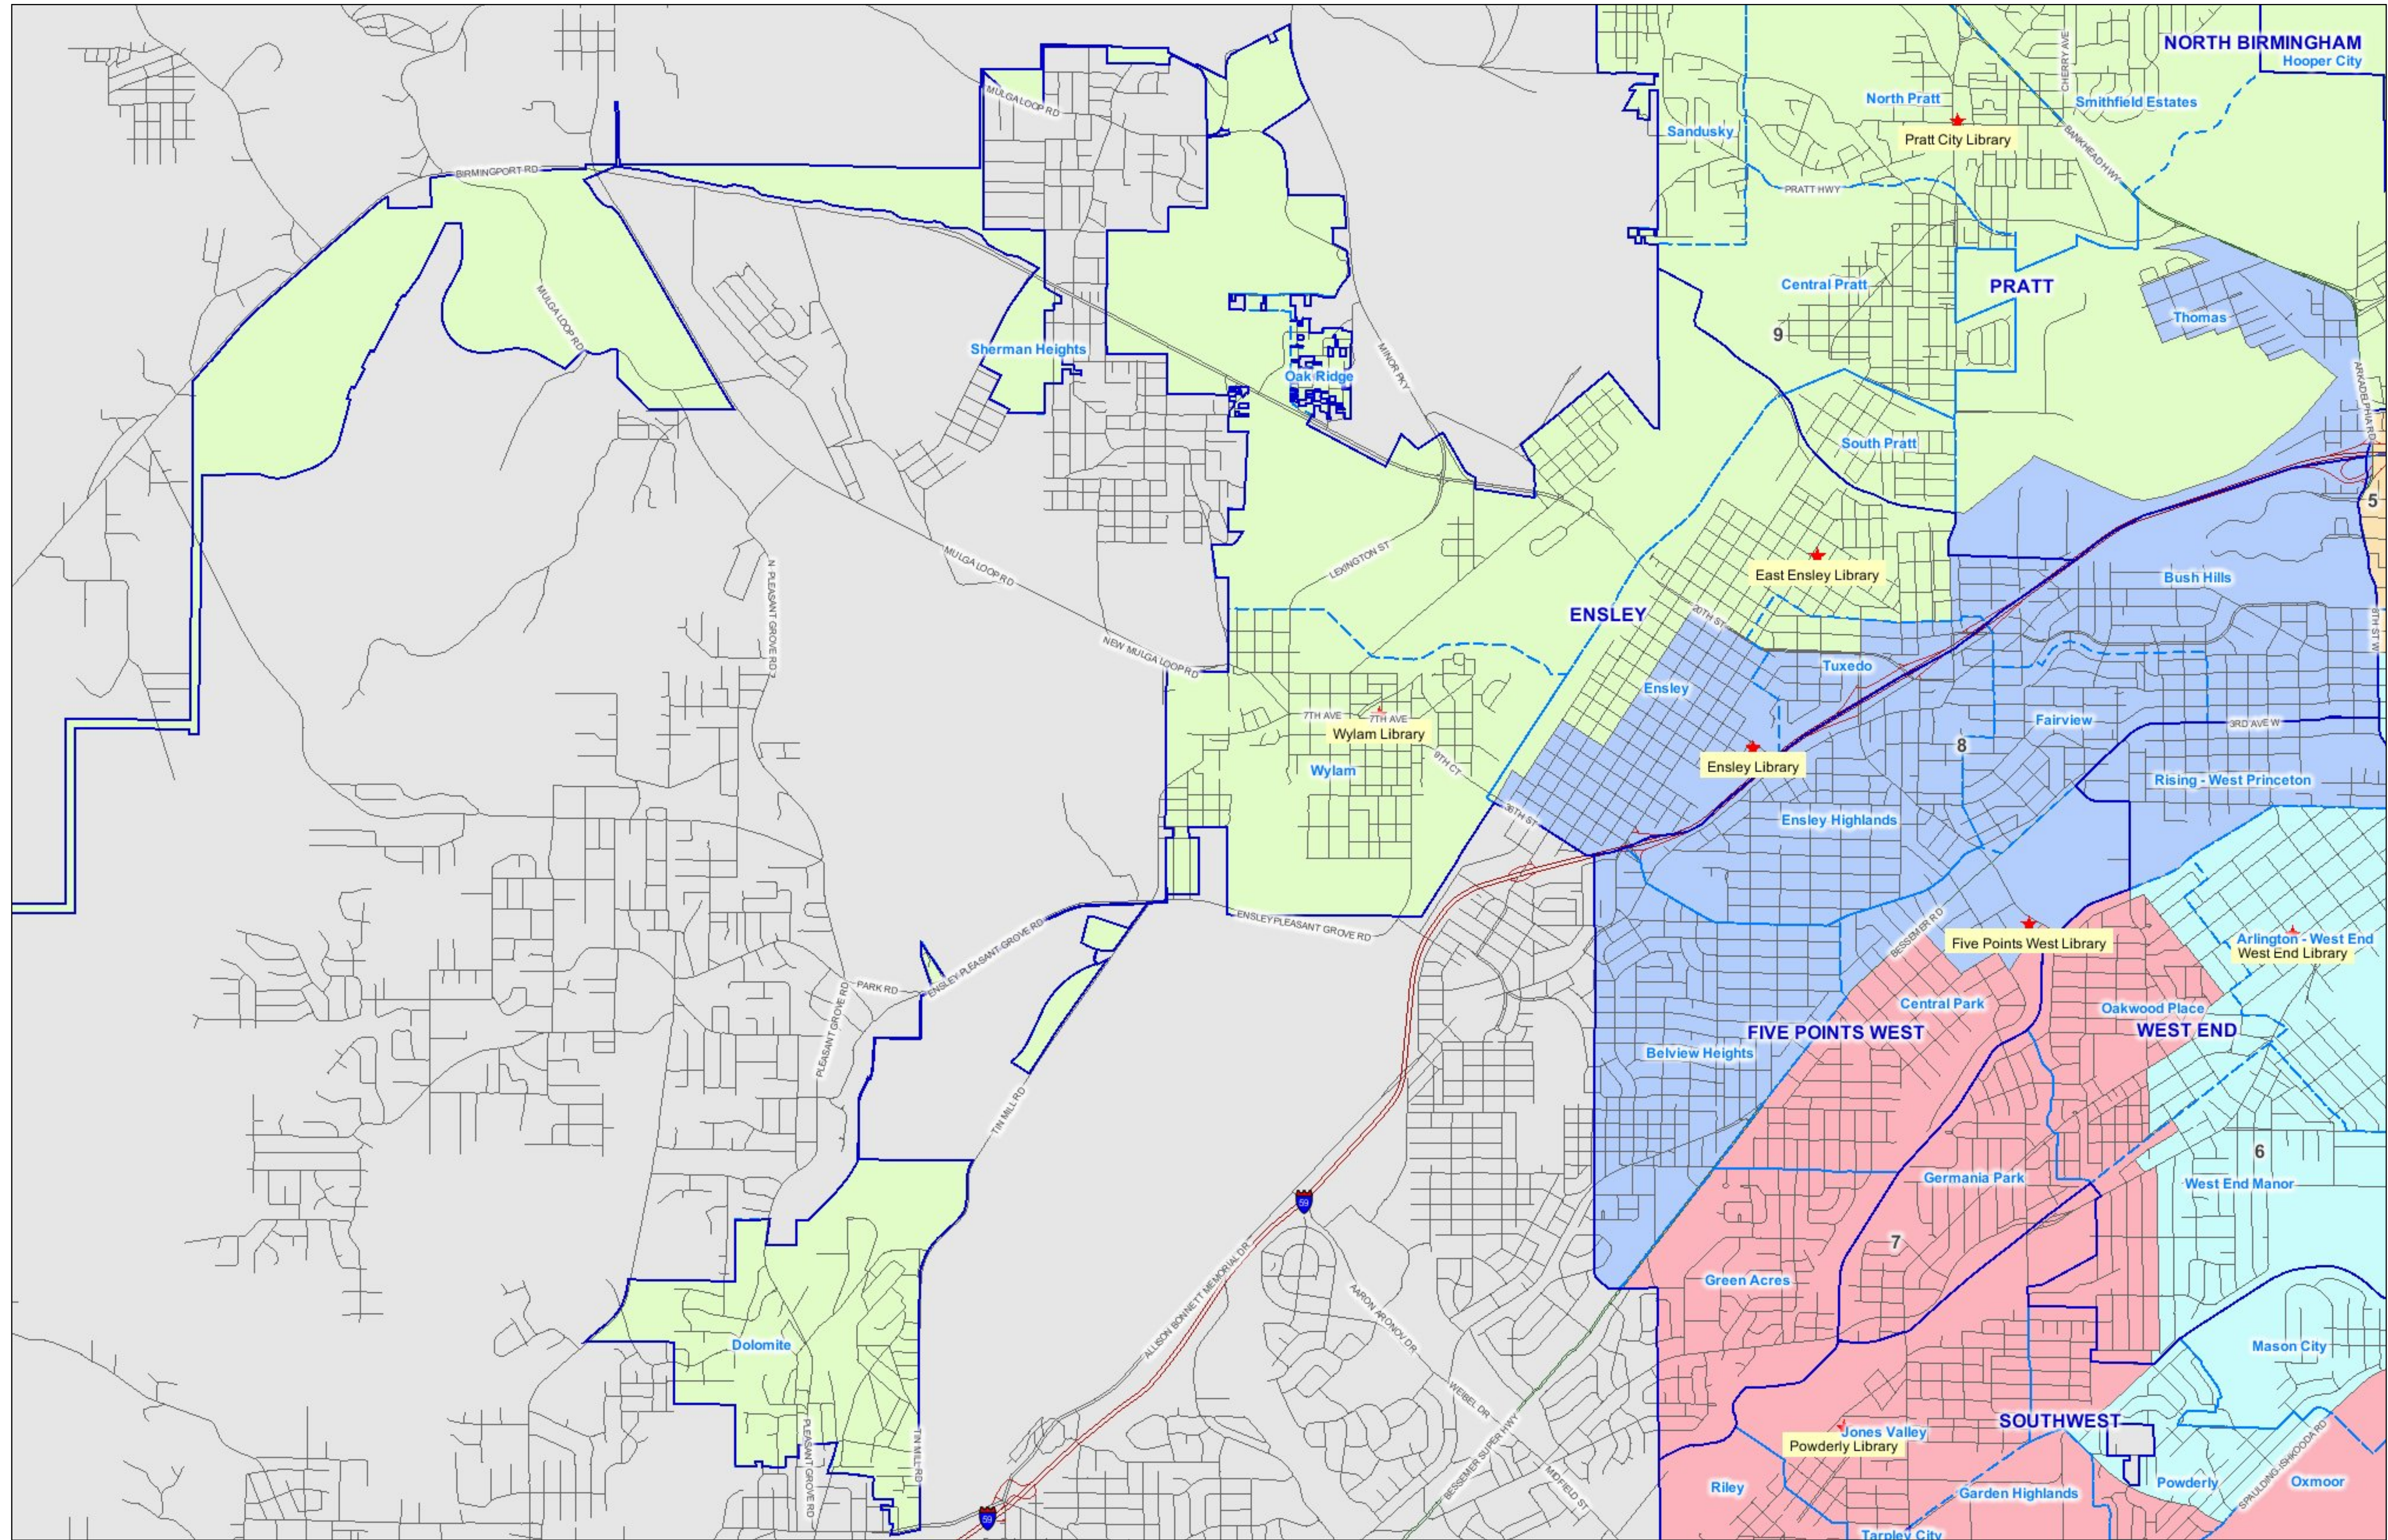

# Library Neighborhood Districts - Ensley

### Legend

- Communities
- Neighborhood Boundary
- City Council Districts**
- District 1
- District 2
- District 3
- District 4
- District 5
- District 6
- District 7
- District 8
- District 9
- City Limits

Scale: 1:22,000

The City of Birmingham makes no warranty, expressed or implied, as to the accuracy of the information represented herein. This map is a user generated static output from an internet mapping site and is for general reference only.

Map Created: June 19, 2012

<http://gisweb.informationbirmingham.com>