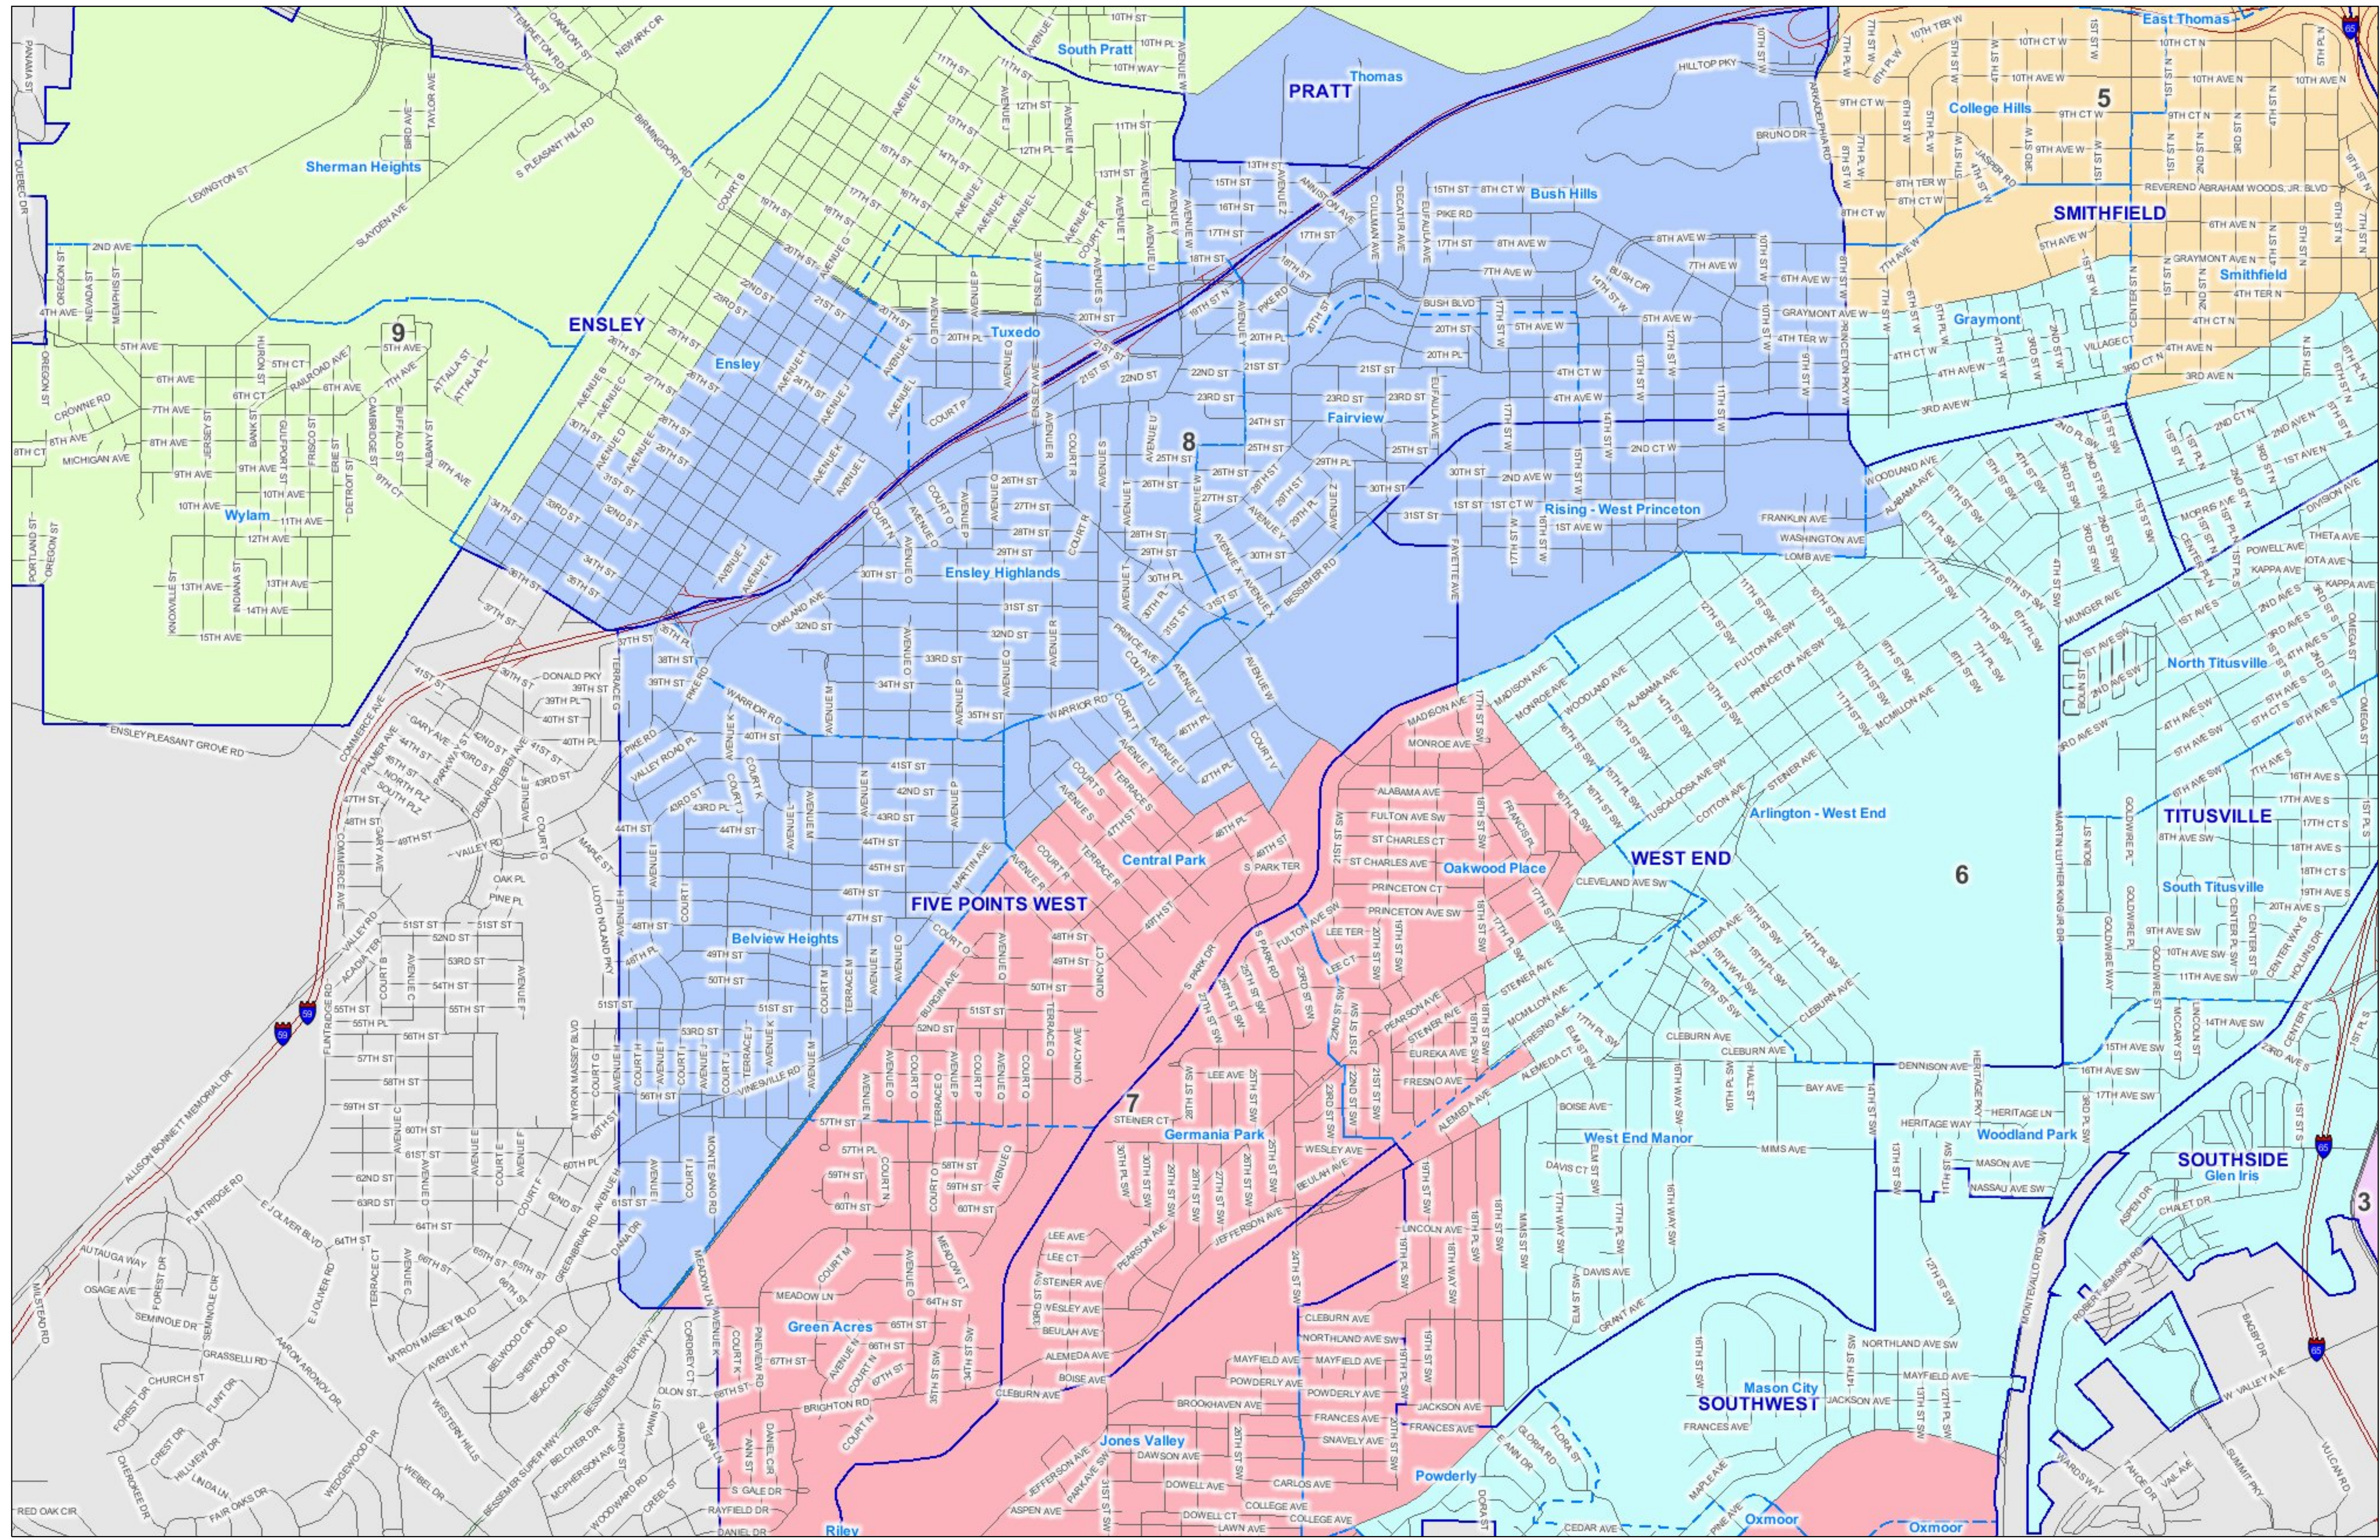

Library Neighborhood Districts - Five Points West and West End

Legend

- Communities
 - Neighborhood Boundary
 - City Council Districts
- | | |
|--|-------------|
| | District 1 |
| | District 2 |
| | District 3 |
| | District 4 |
| | District 5 |
| | District 6 |
| | District 7 |
| | District 8 |
| | District 9 |
| | City Limits |

Scale: 1:14,000

The City of Birmingham makes no warranty, expressed or implied, as to the accuracy of the information represented herein. This map is a user generated static output from an internet mapping site and is for general reference only.
Map Created: June 19, 2012