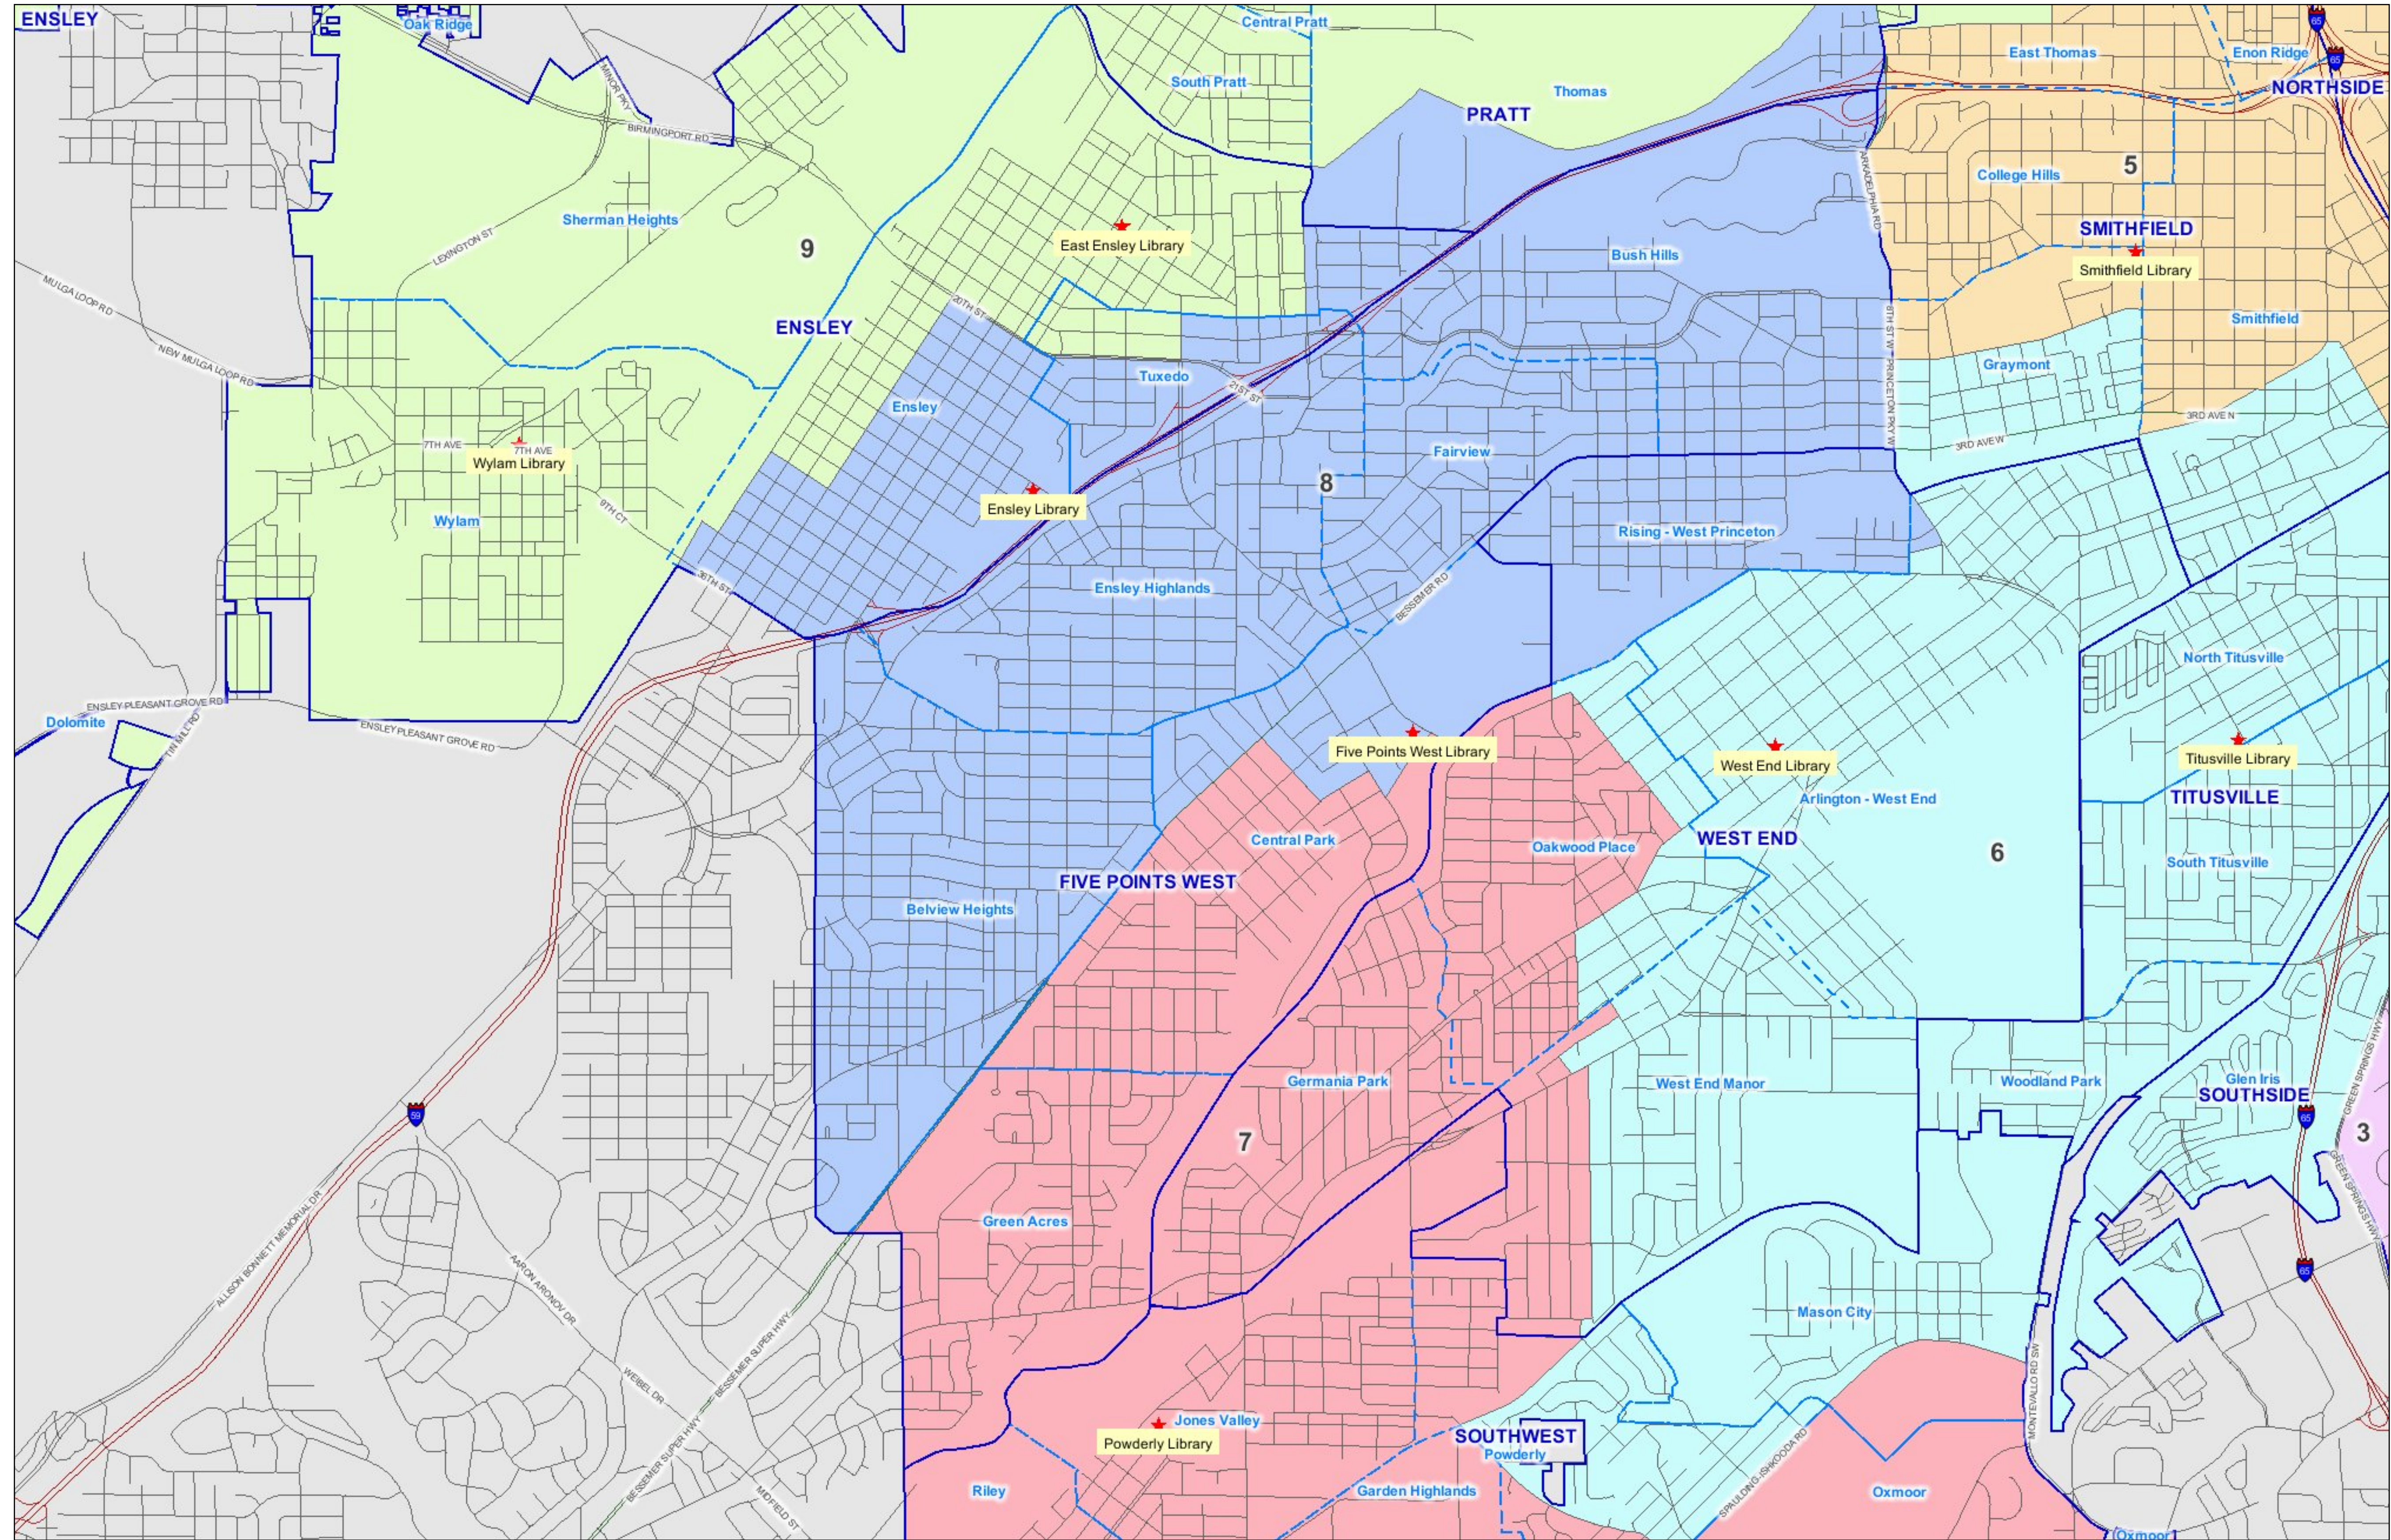

Library Neighborhood Districts - Five Points West and West End

Legend

- Communities
- Neighborhood Boundary
- City Council Districts
- District 1
- District 2
- District 3
- District 4
- District 5
- District 6
- District 7
- District 8
- District 9
- City Limits

Scale: 1:16,000

The City of Birmingham makes no warranty, expressed or implied, as to the accuracy of the information represented herein. This map is a user generated static output from an internet mapping site and is for general reference only.