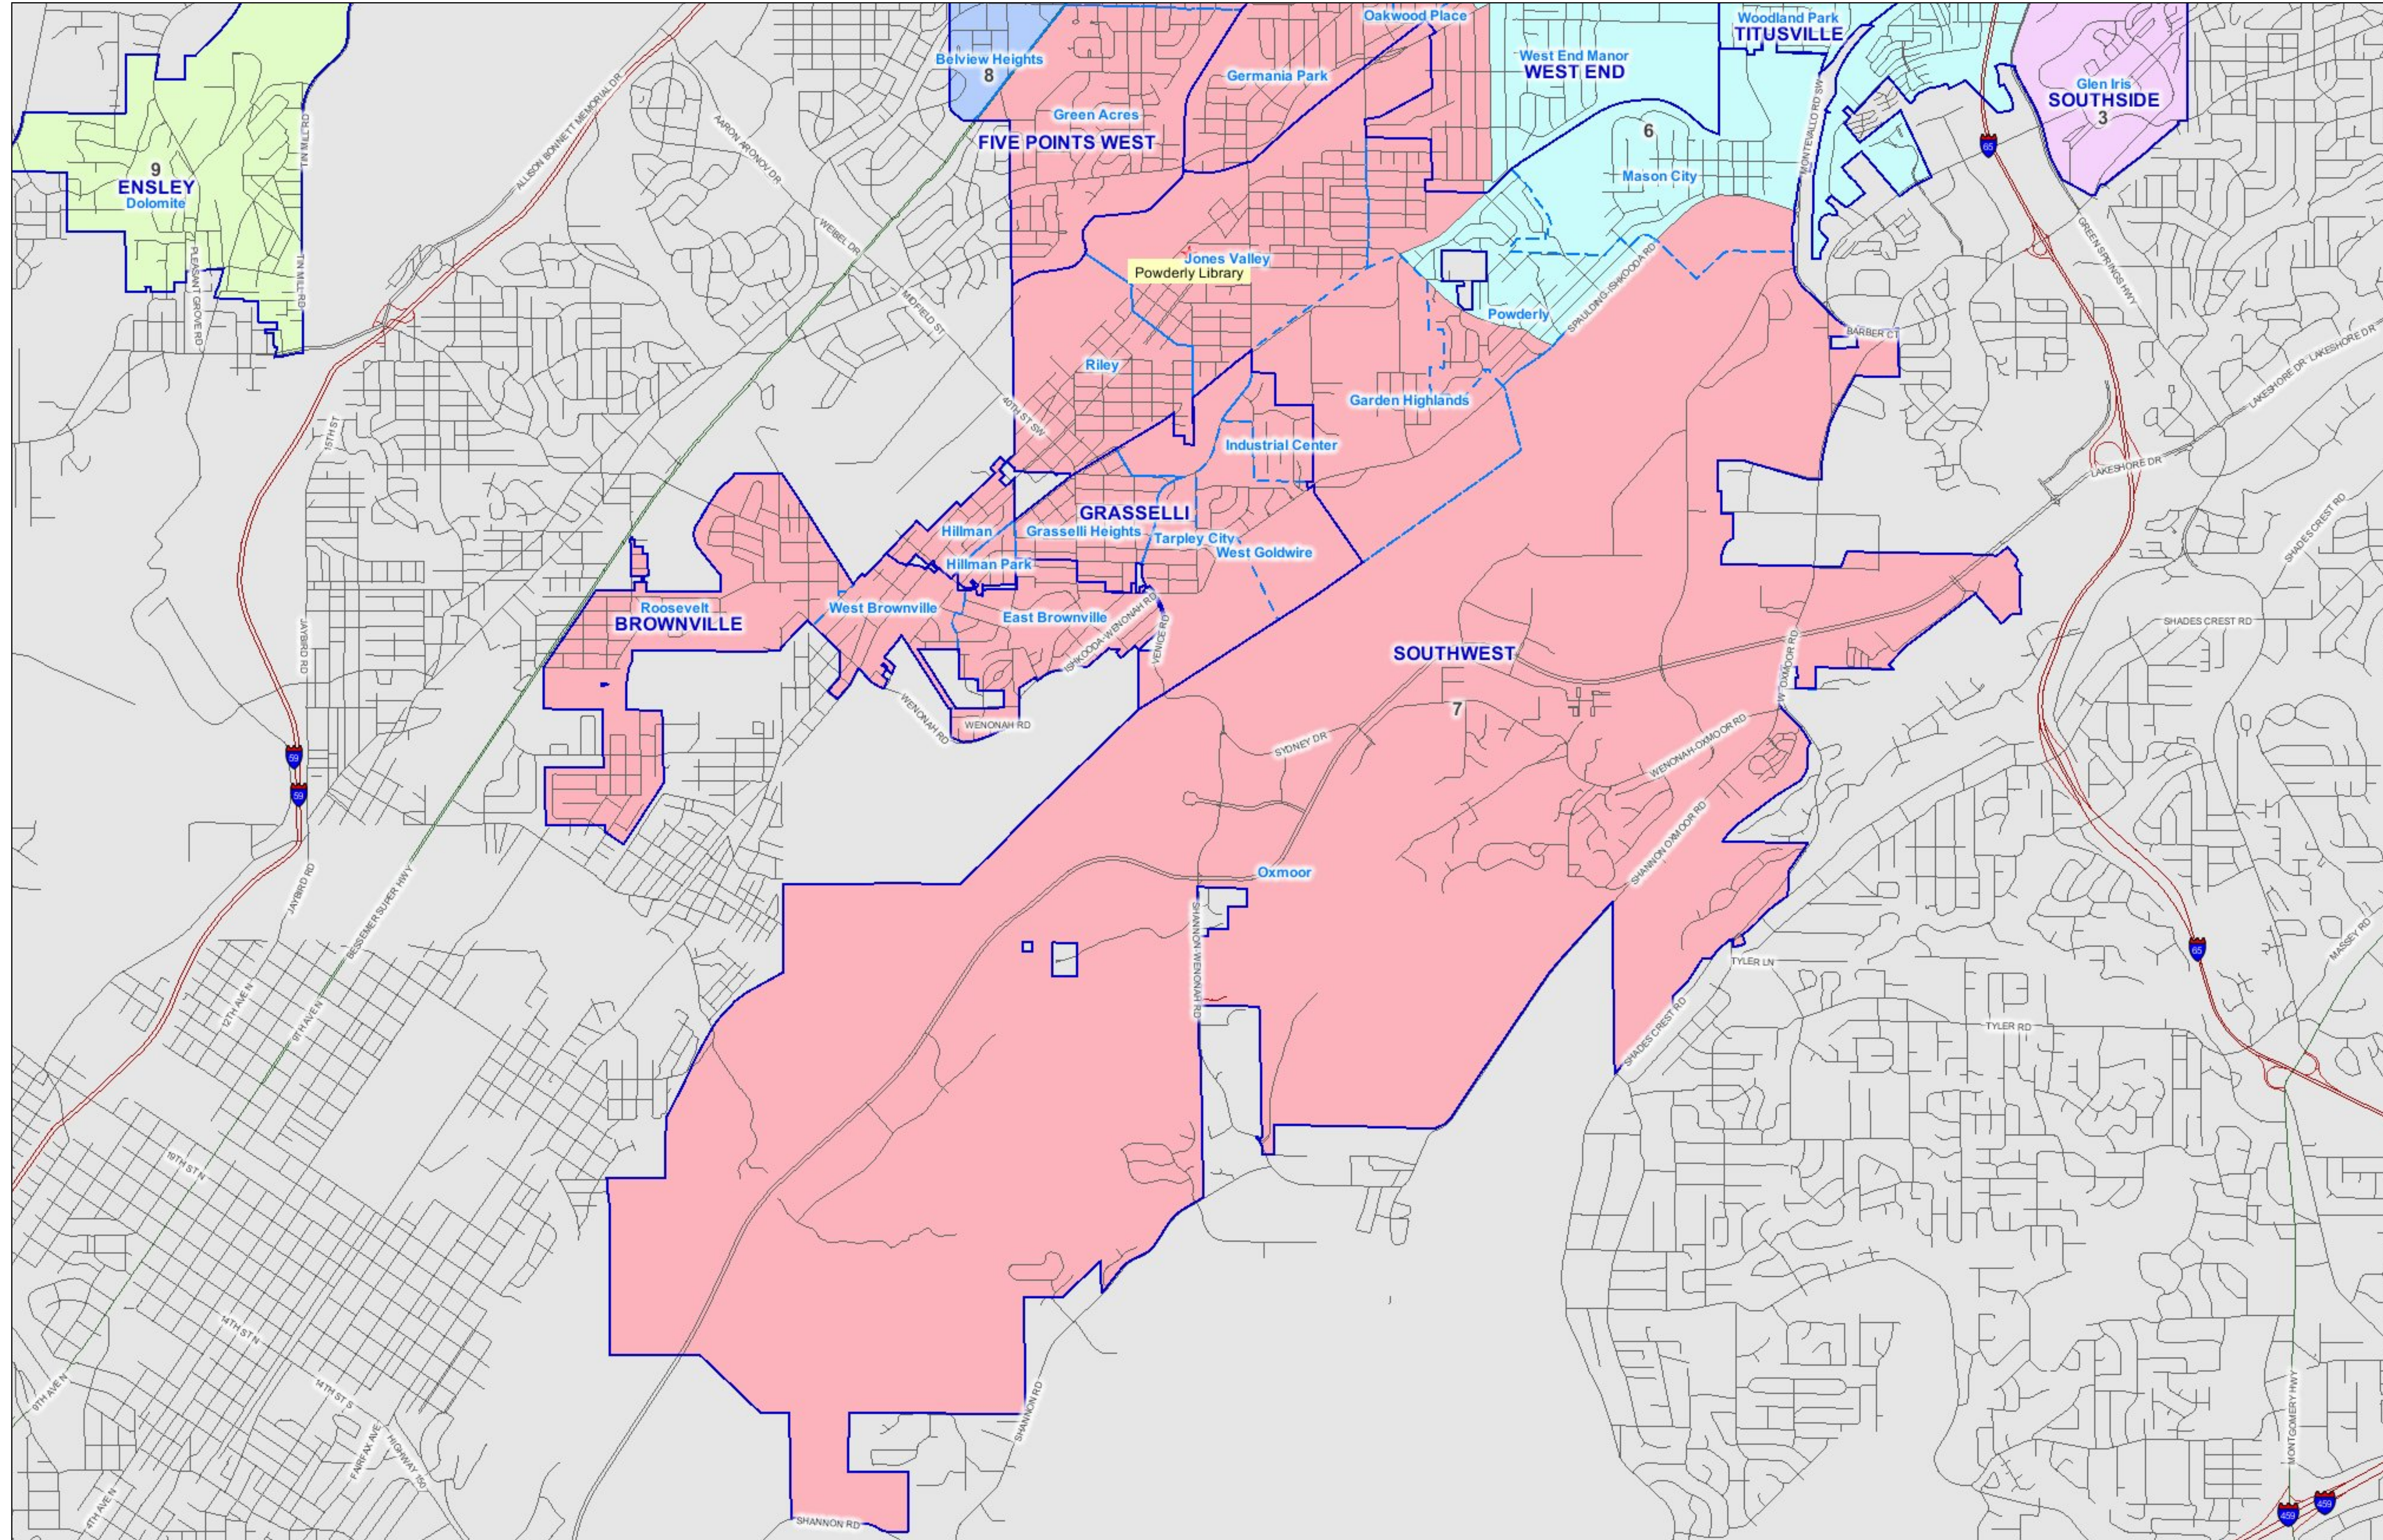

Library Neighborhood Districts - Grasselli, Brownville, and Southwest

Legend

- Communities
- Neighborhood Boundary
- City Council Districts
- District 1
- District 2
- District 3
- District 4
- District 5
- District 6
- District 7
- District 8
- District 9
- City Limits

Scale: 1:23,000

The City of Birmingham makes no warranty, expressed or implied, as to the accuracy of the information represented herein. This map is a user generated static output from an internet mapping site and is for general reference only.