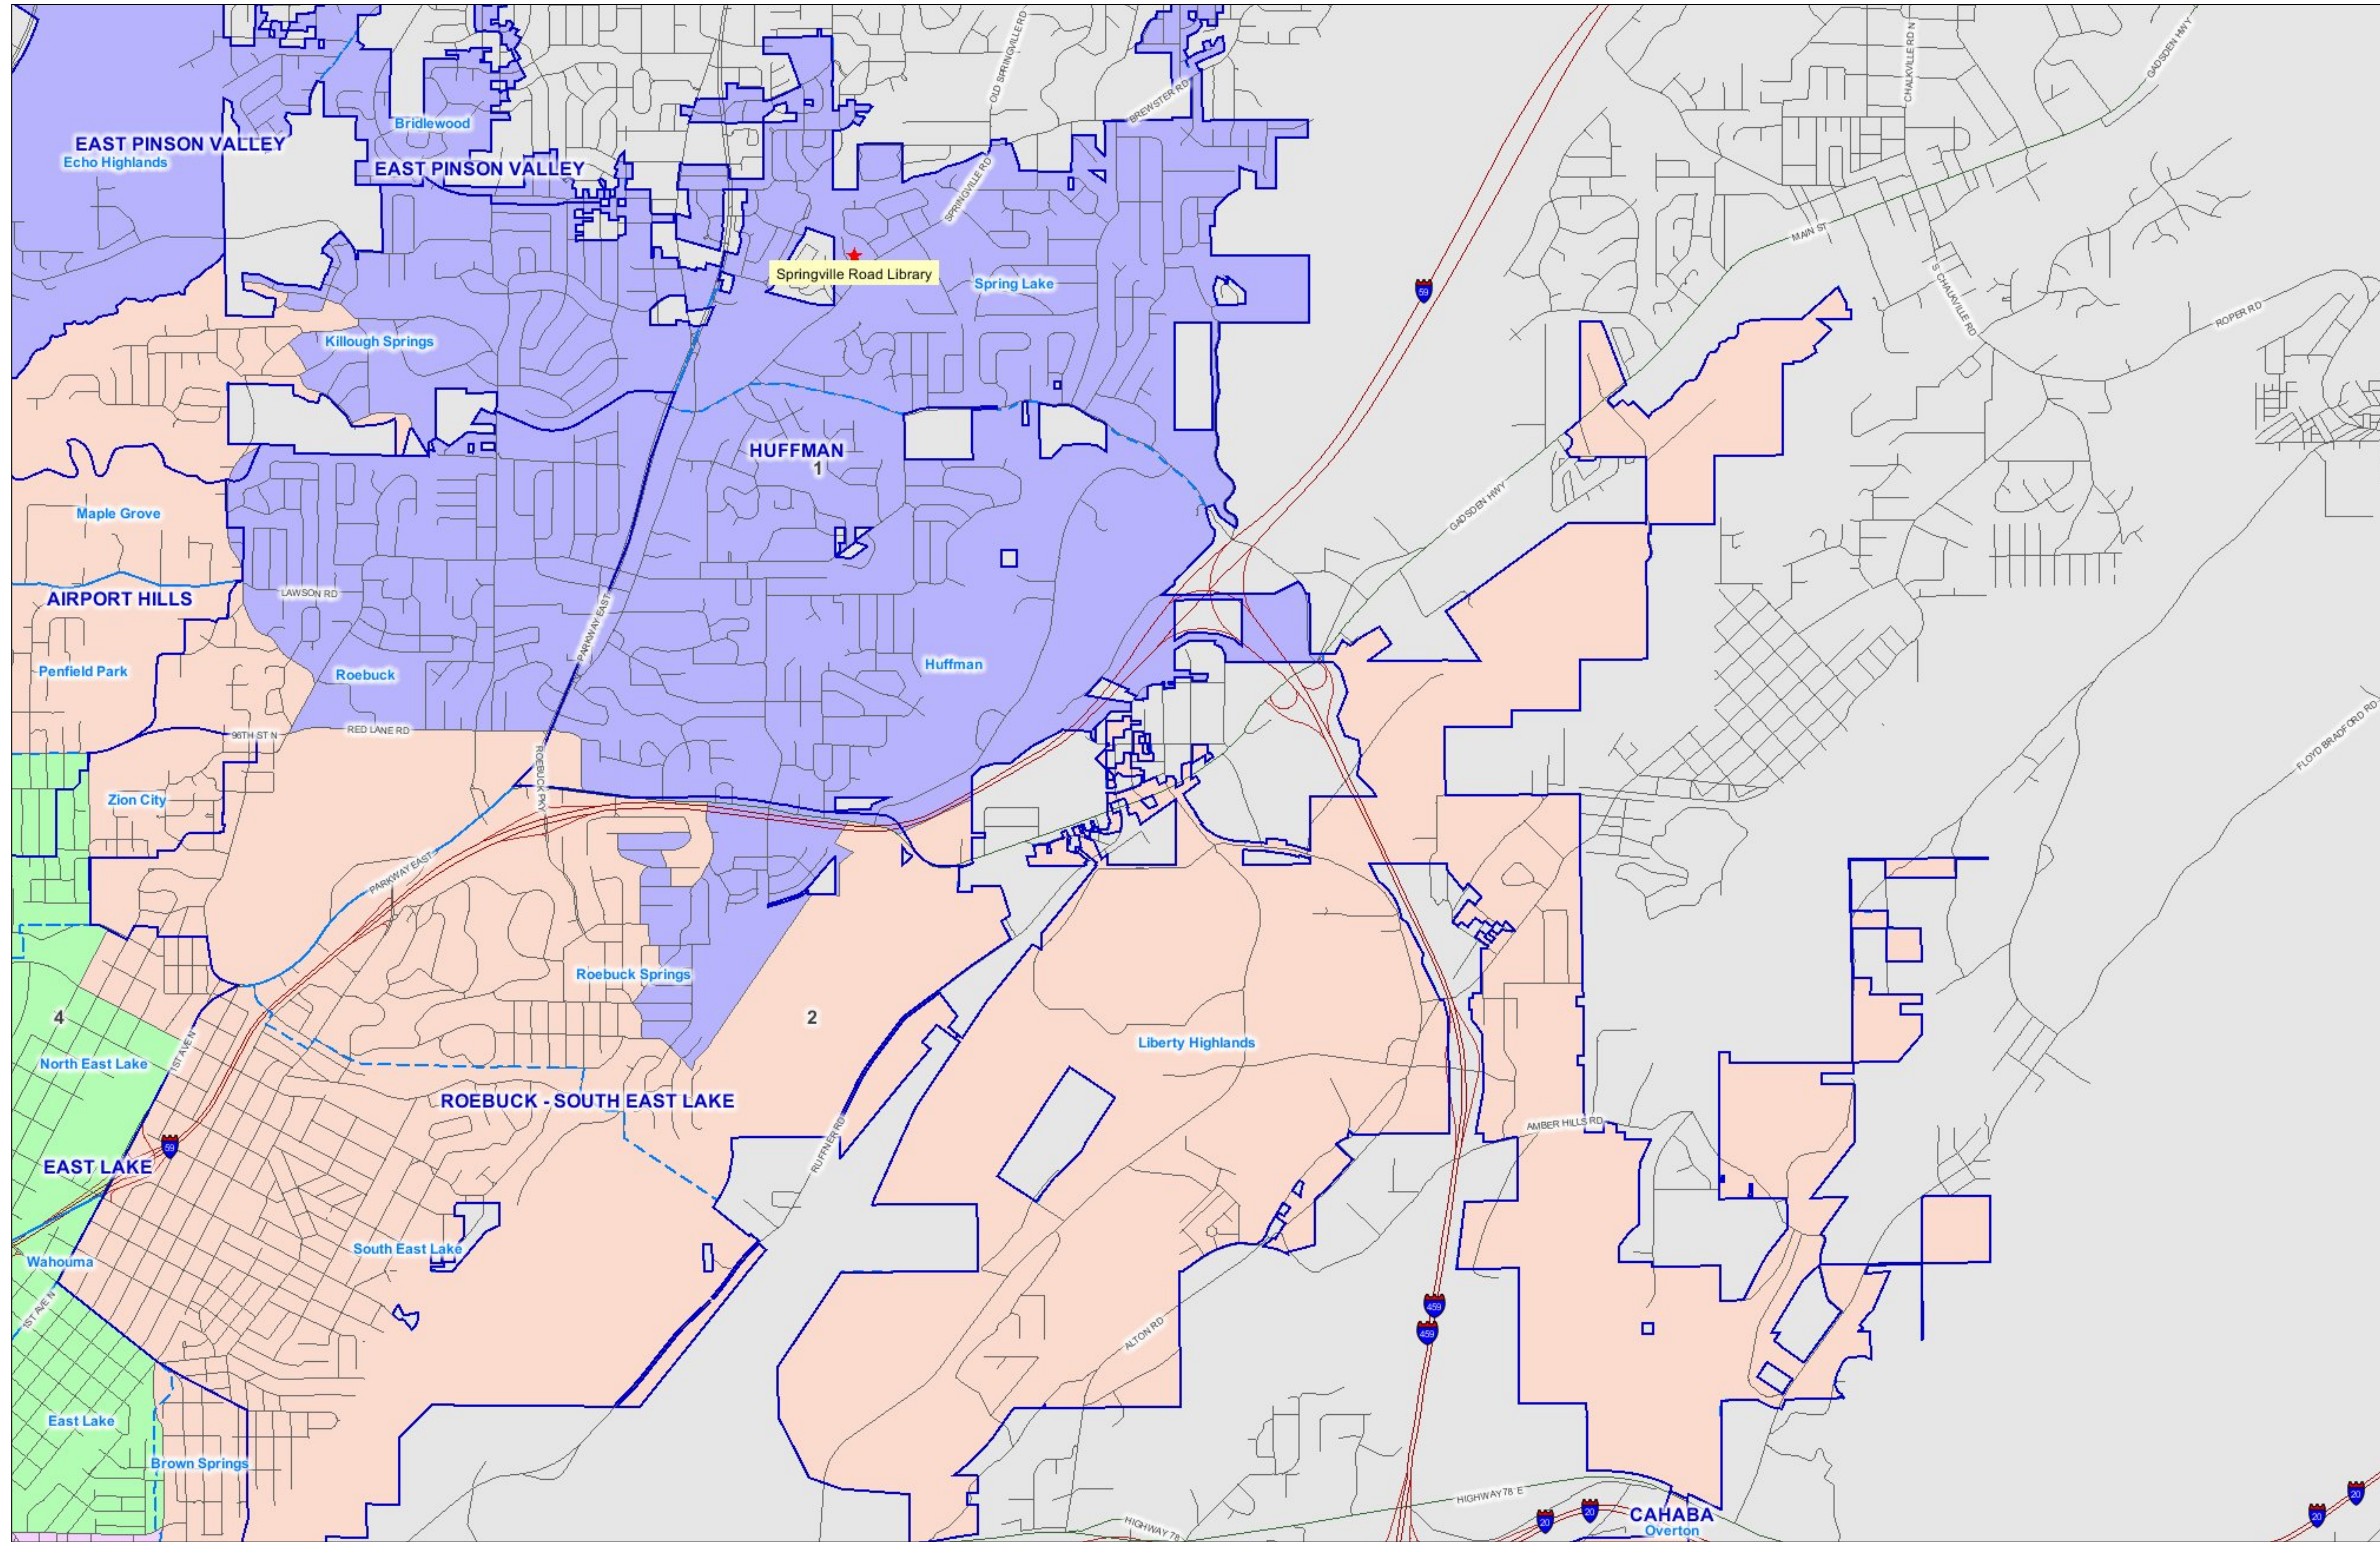

Library Neighborhood Districts - Huffman

Legend

- Communities
- Neighborhood Boundary
- City Council Districts
- District 1
- District 2
- District 3
- District 4
- District 5
- District 6
- District 7
- District 8
- District 9
- City Limits

Scale: 1:20,000

The City of Birmingham makes no warranty, expressed or implied, as to the accuracy of the information represented herein. This map is a user generated static output from an internet mapping site and is for general reference only.

Map Created: June 19, 2012

<http://gisweb.informationbirmingham.com>