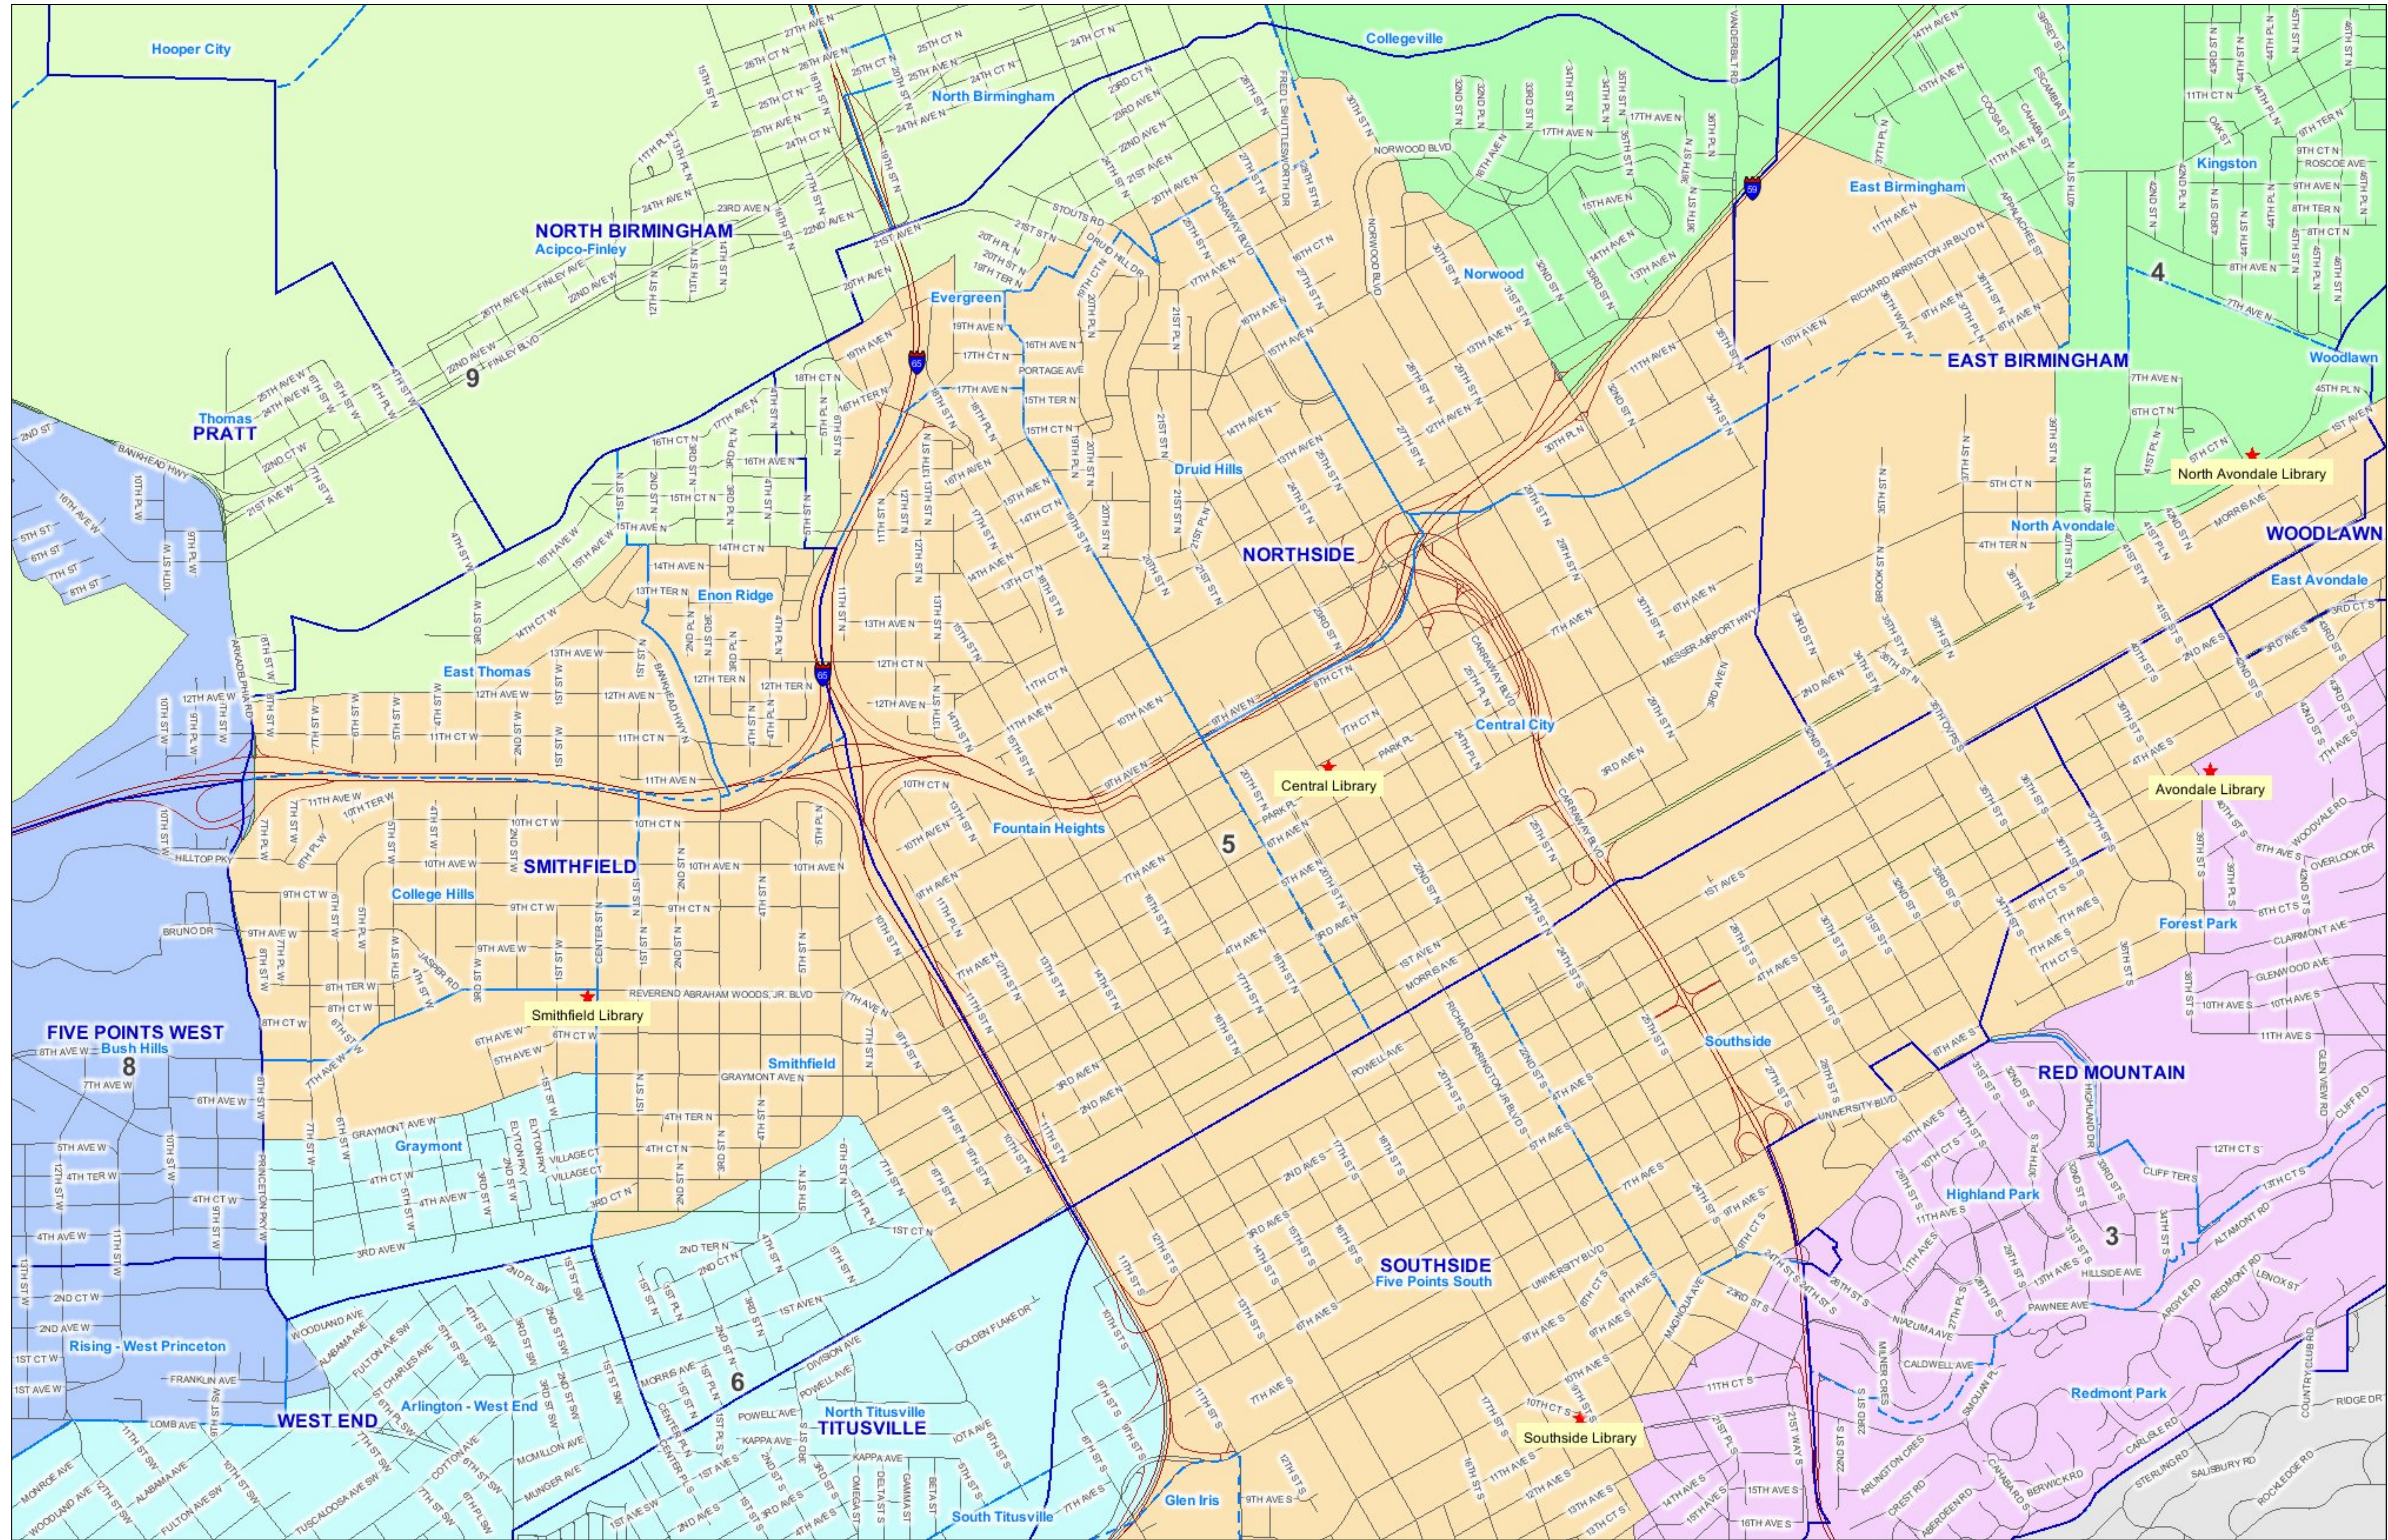

Library Neighborhood Districts - Northside and Smithfield

Legend

- Communities
- Neighborhood Boundary
- City Council Districts
- District 1
- District 2
- District 3
- District 4
- District 5
- District 6
- District 7
- District 8
- District 9
- City Limits

Scale: 1:12,000

The City of Birmingham makes no warranty, expressed or implied, as to the accuracy of the information represented herein. This map is a user generated static output from an internet mapping site and is for general reference only.

Map Created: June 19, 2012

<http://gisweb.informationbirmingham.com>