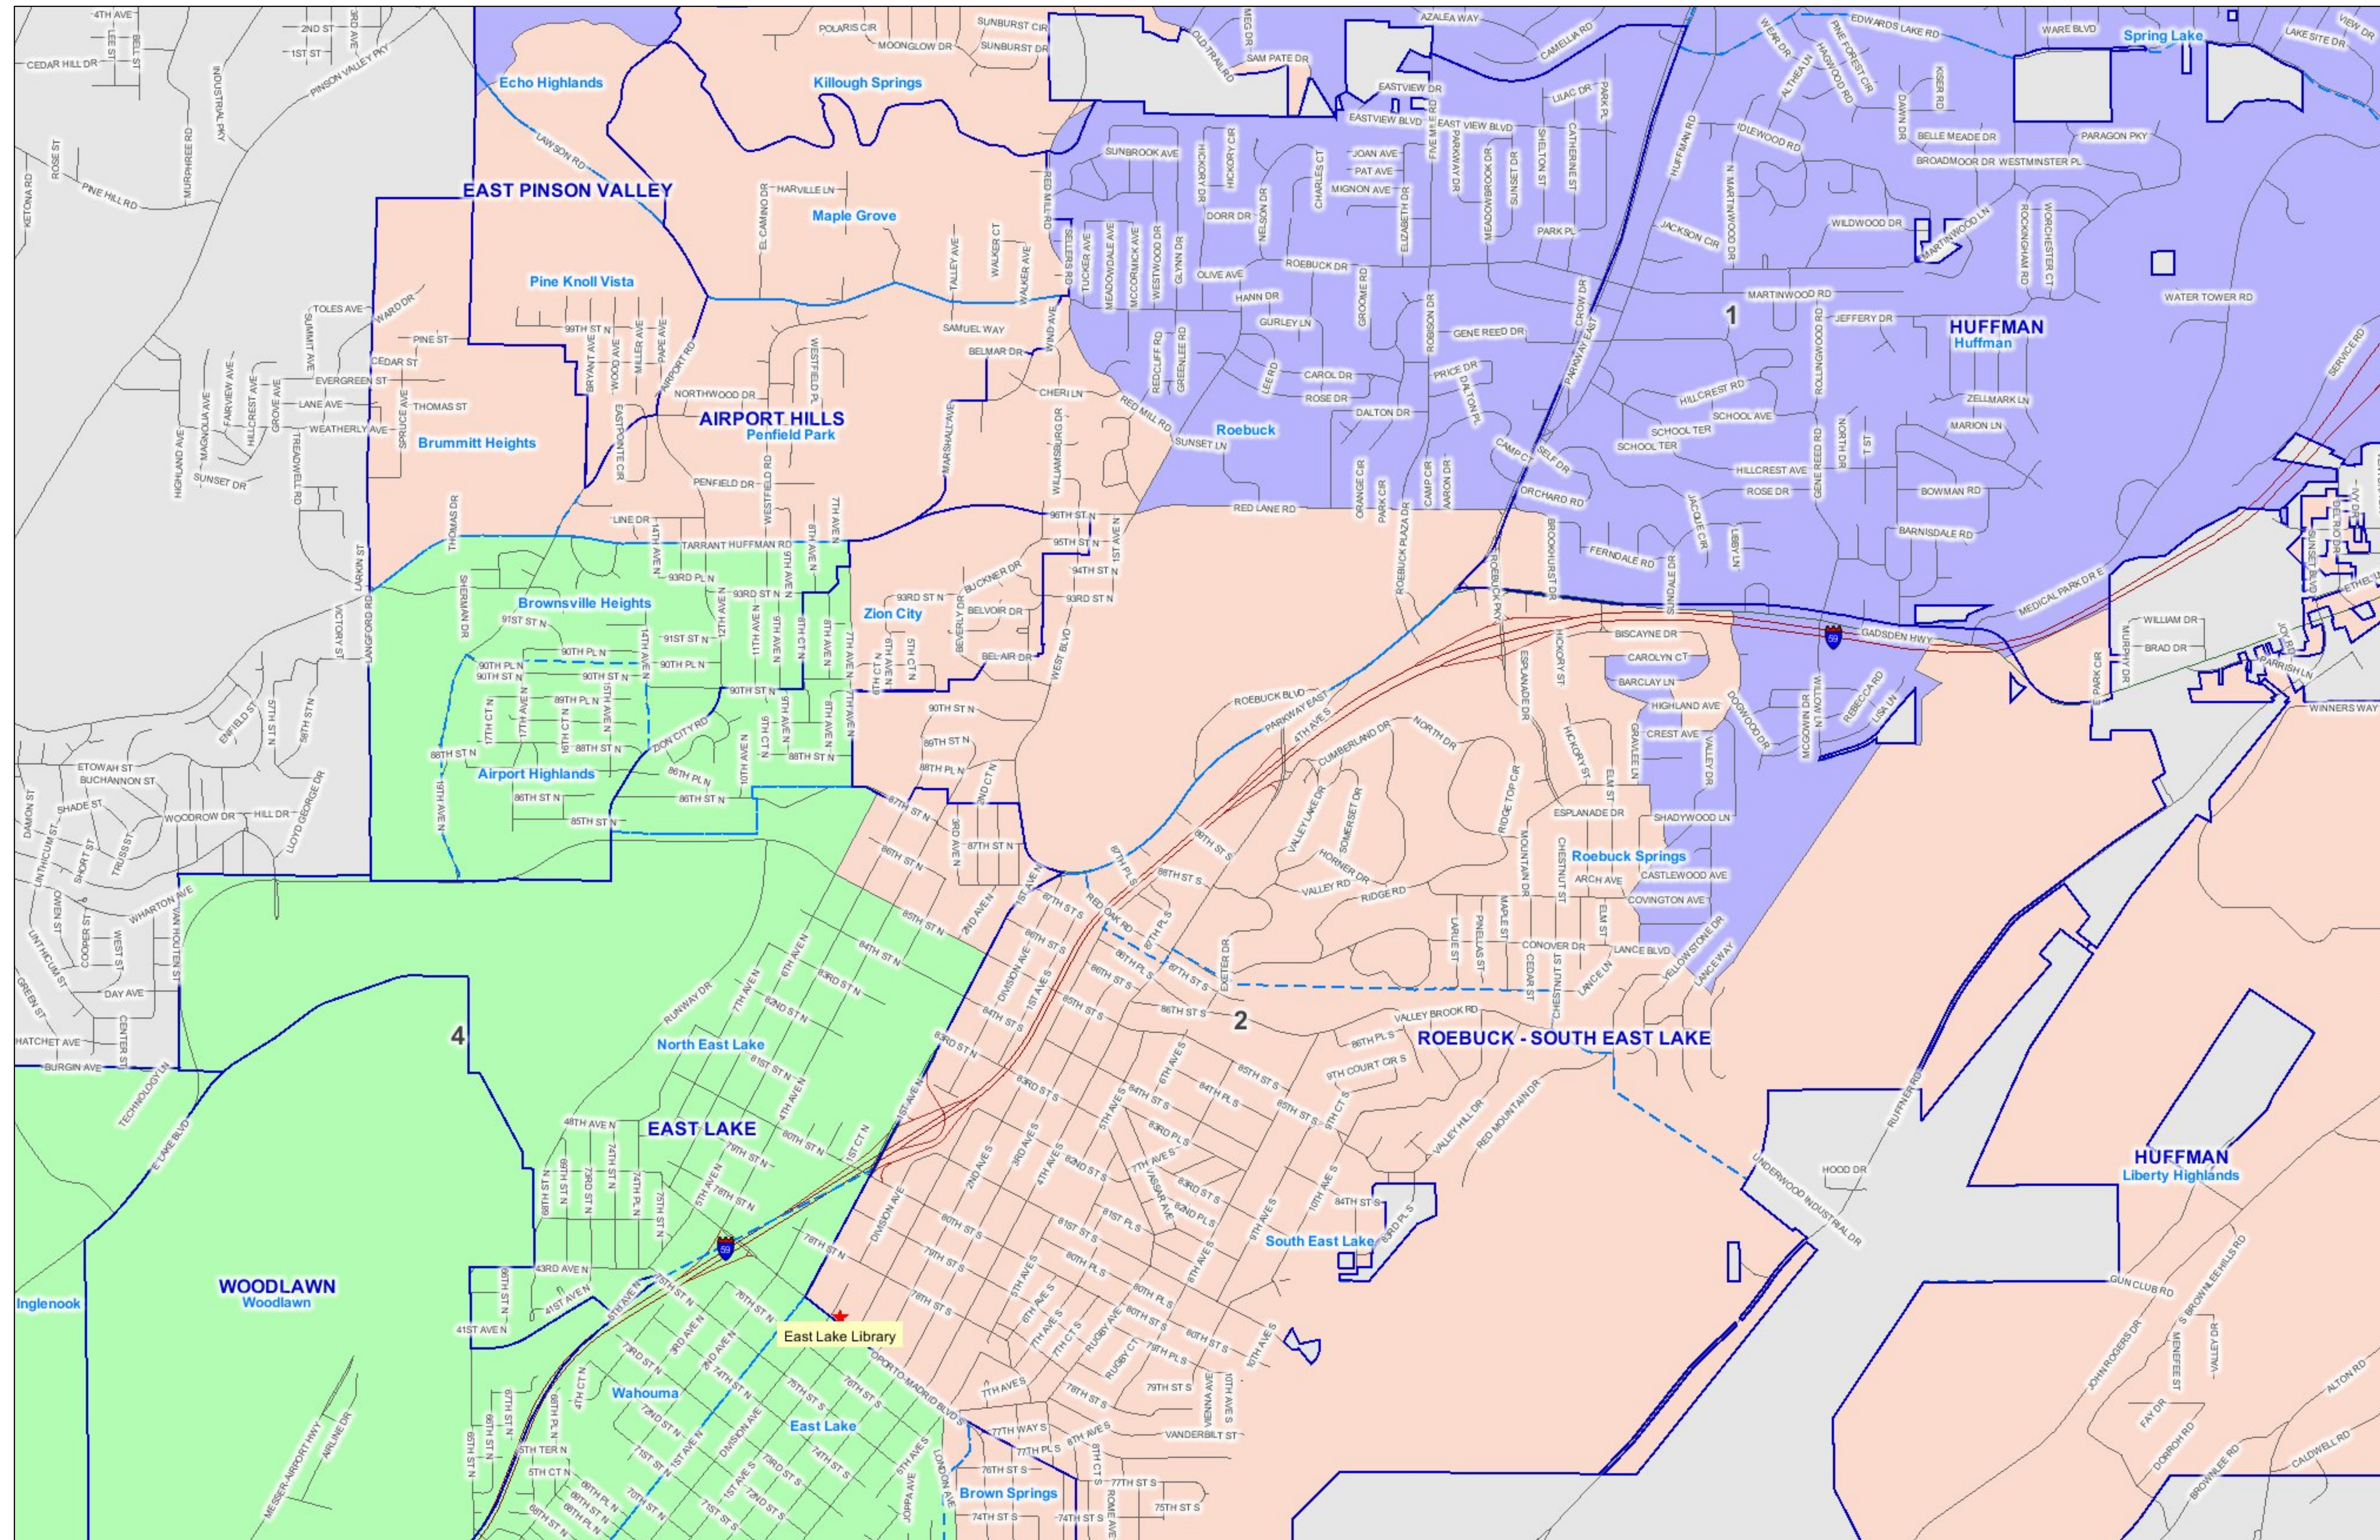

Library Neighborhood Districts - Roebuck South East Lake

Legend

- Communities
- Neighborhood Boundary
- City Council Districts
- District 1
- District 2
- District 3
- District 4
- District 5
- District 6
- District 7
- District 8
- District 9
- City Limits

Scale: 1:14,000

The City of Birmingham makes no warranty, expressed or implied, as to the accuracy of the information represented herein. This map is a user generated static output from an Internet mapping site and is for general reference only.

Map Created: June 19, 2012

<http://gisweb.informationbirmingham.com>