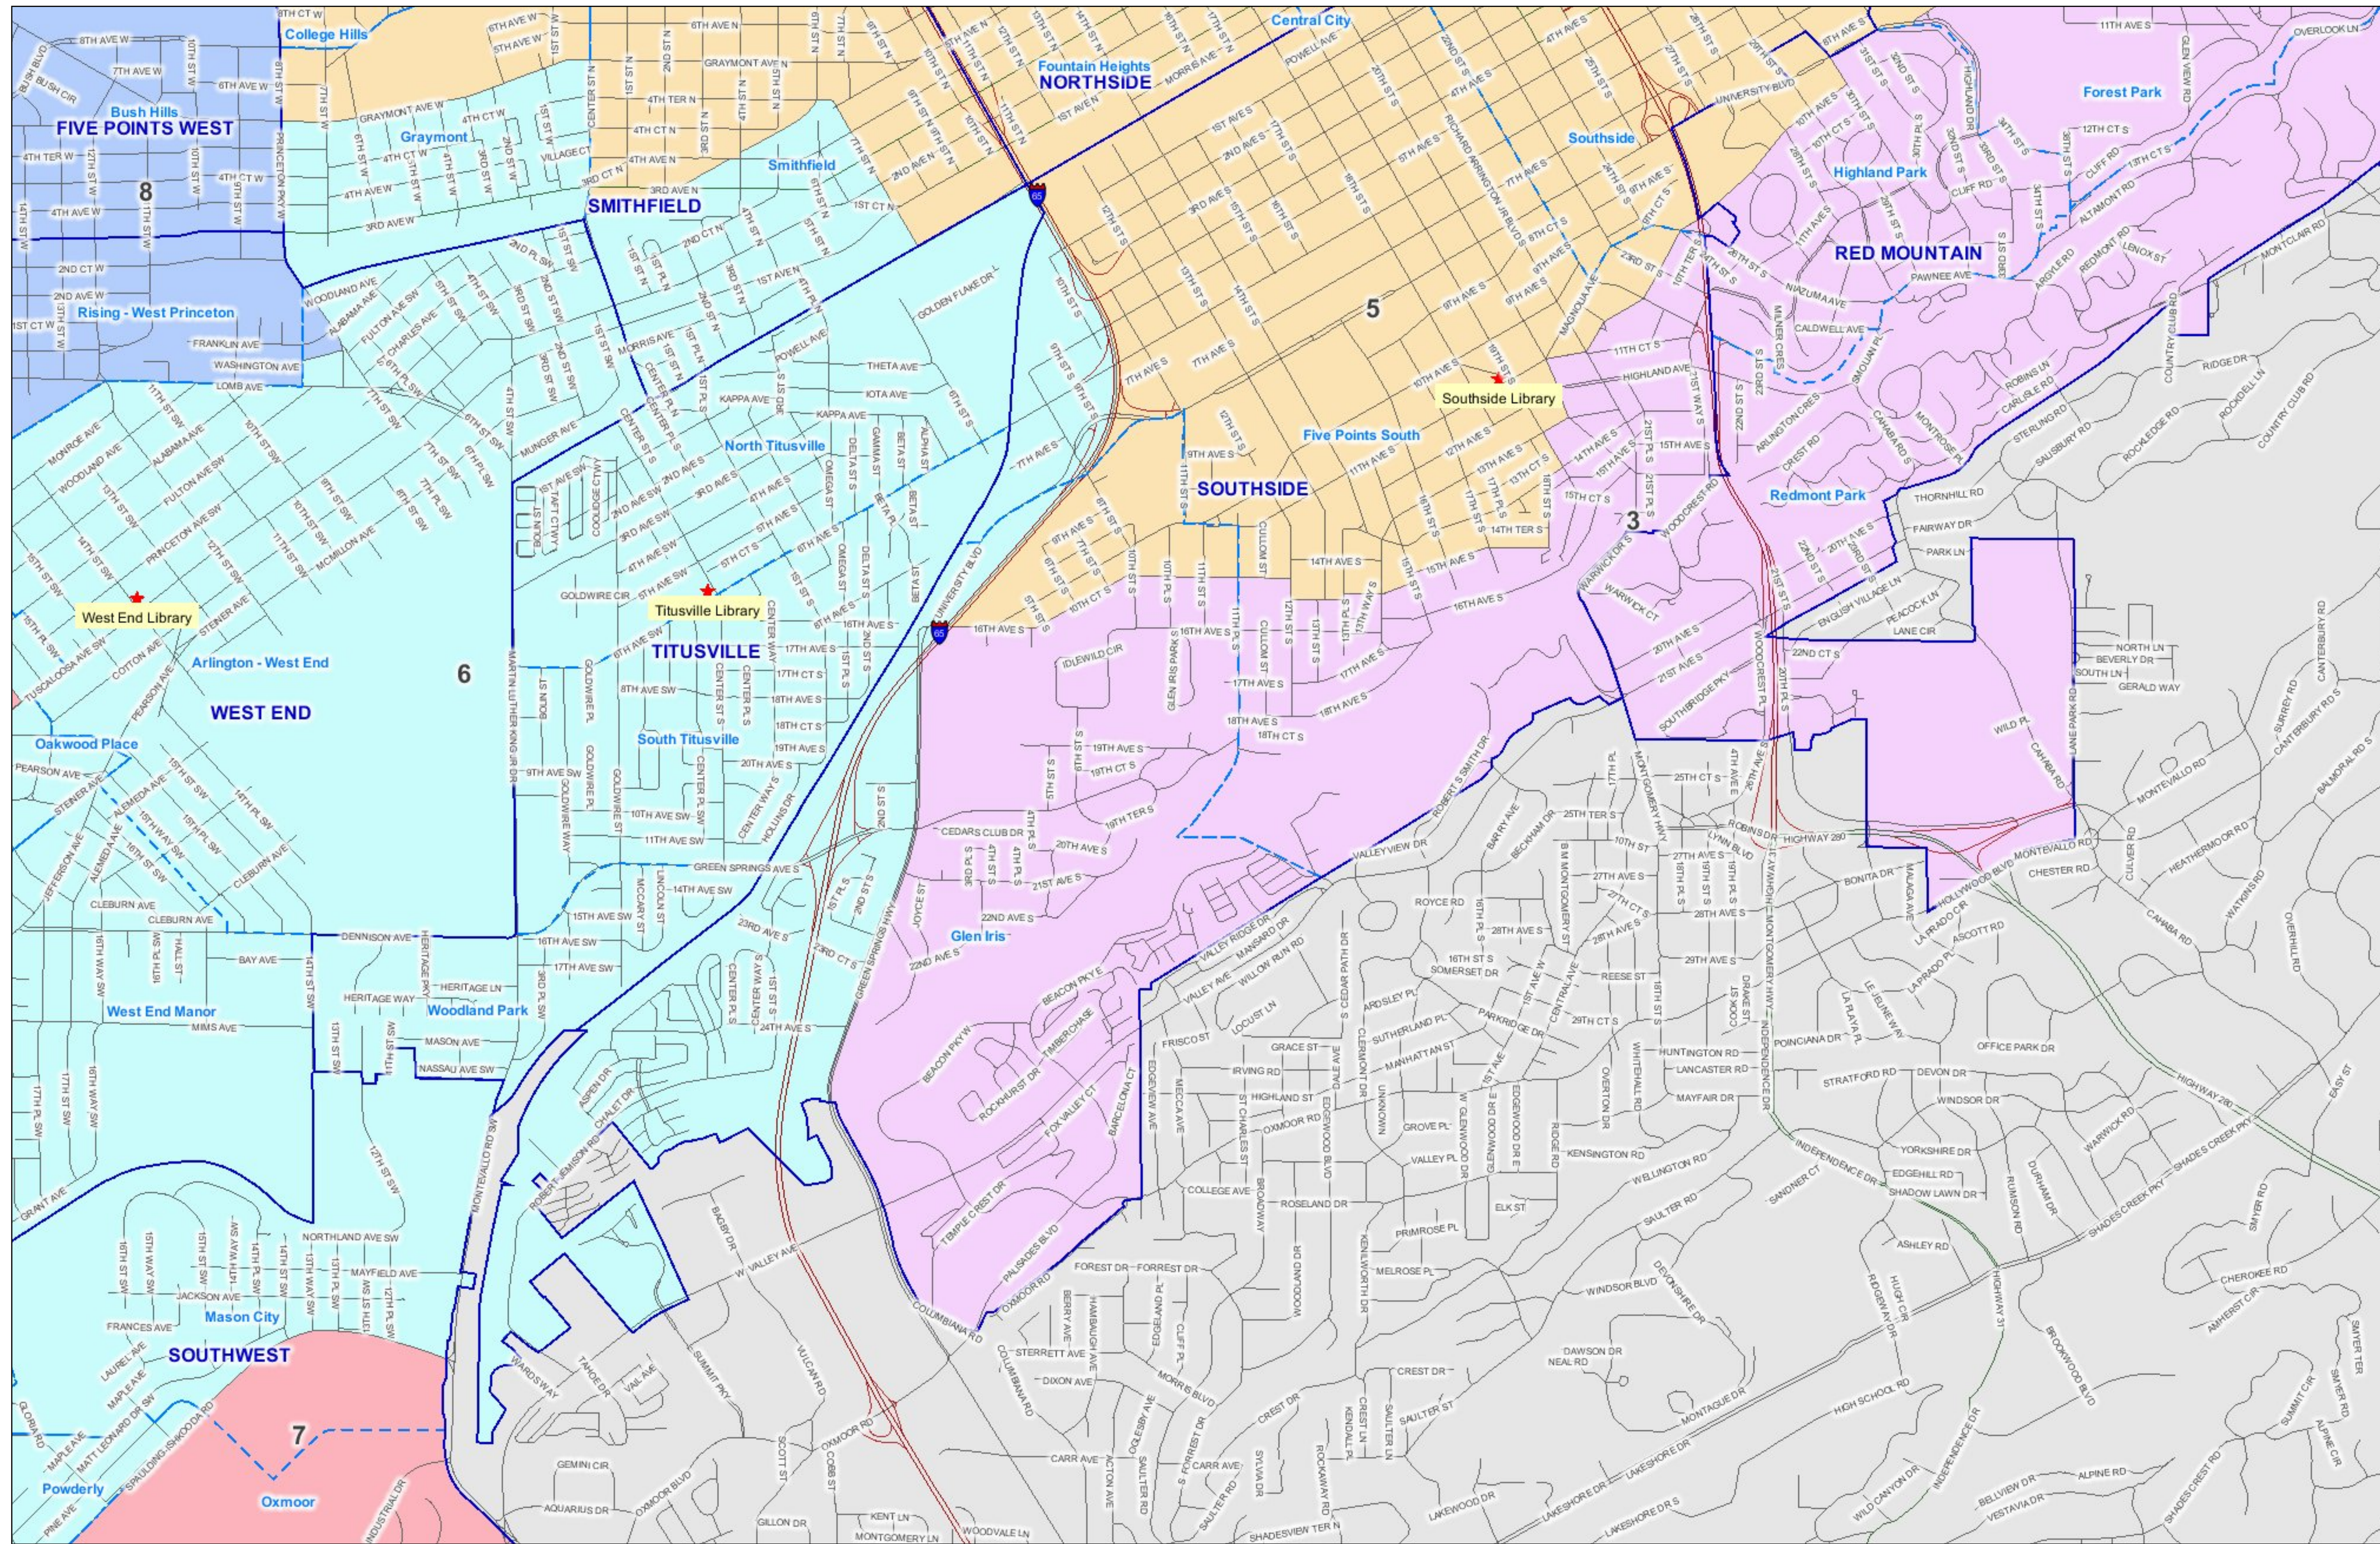

Library Neighborhood Districts - Titusville and Southside (partial)

Legend

- Communities
- Neighborhood Boundary
- City Council Districts
- District 1
- District 2
- District 3
- District 4
- District 5
- District 6
- District 7
- District 8
- District 9
- City Limits

Scale: 1:13,000

The City of Birmingham makes no warranty, expressed or implied, as to the accuracy of the information represented herein. This map is a user generated static output from an internet mapping site and is for general reference only.

Map Created: June 19, 2012

<http://gisweb.informationbirmingham.com>