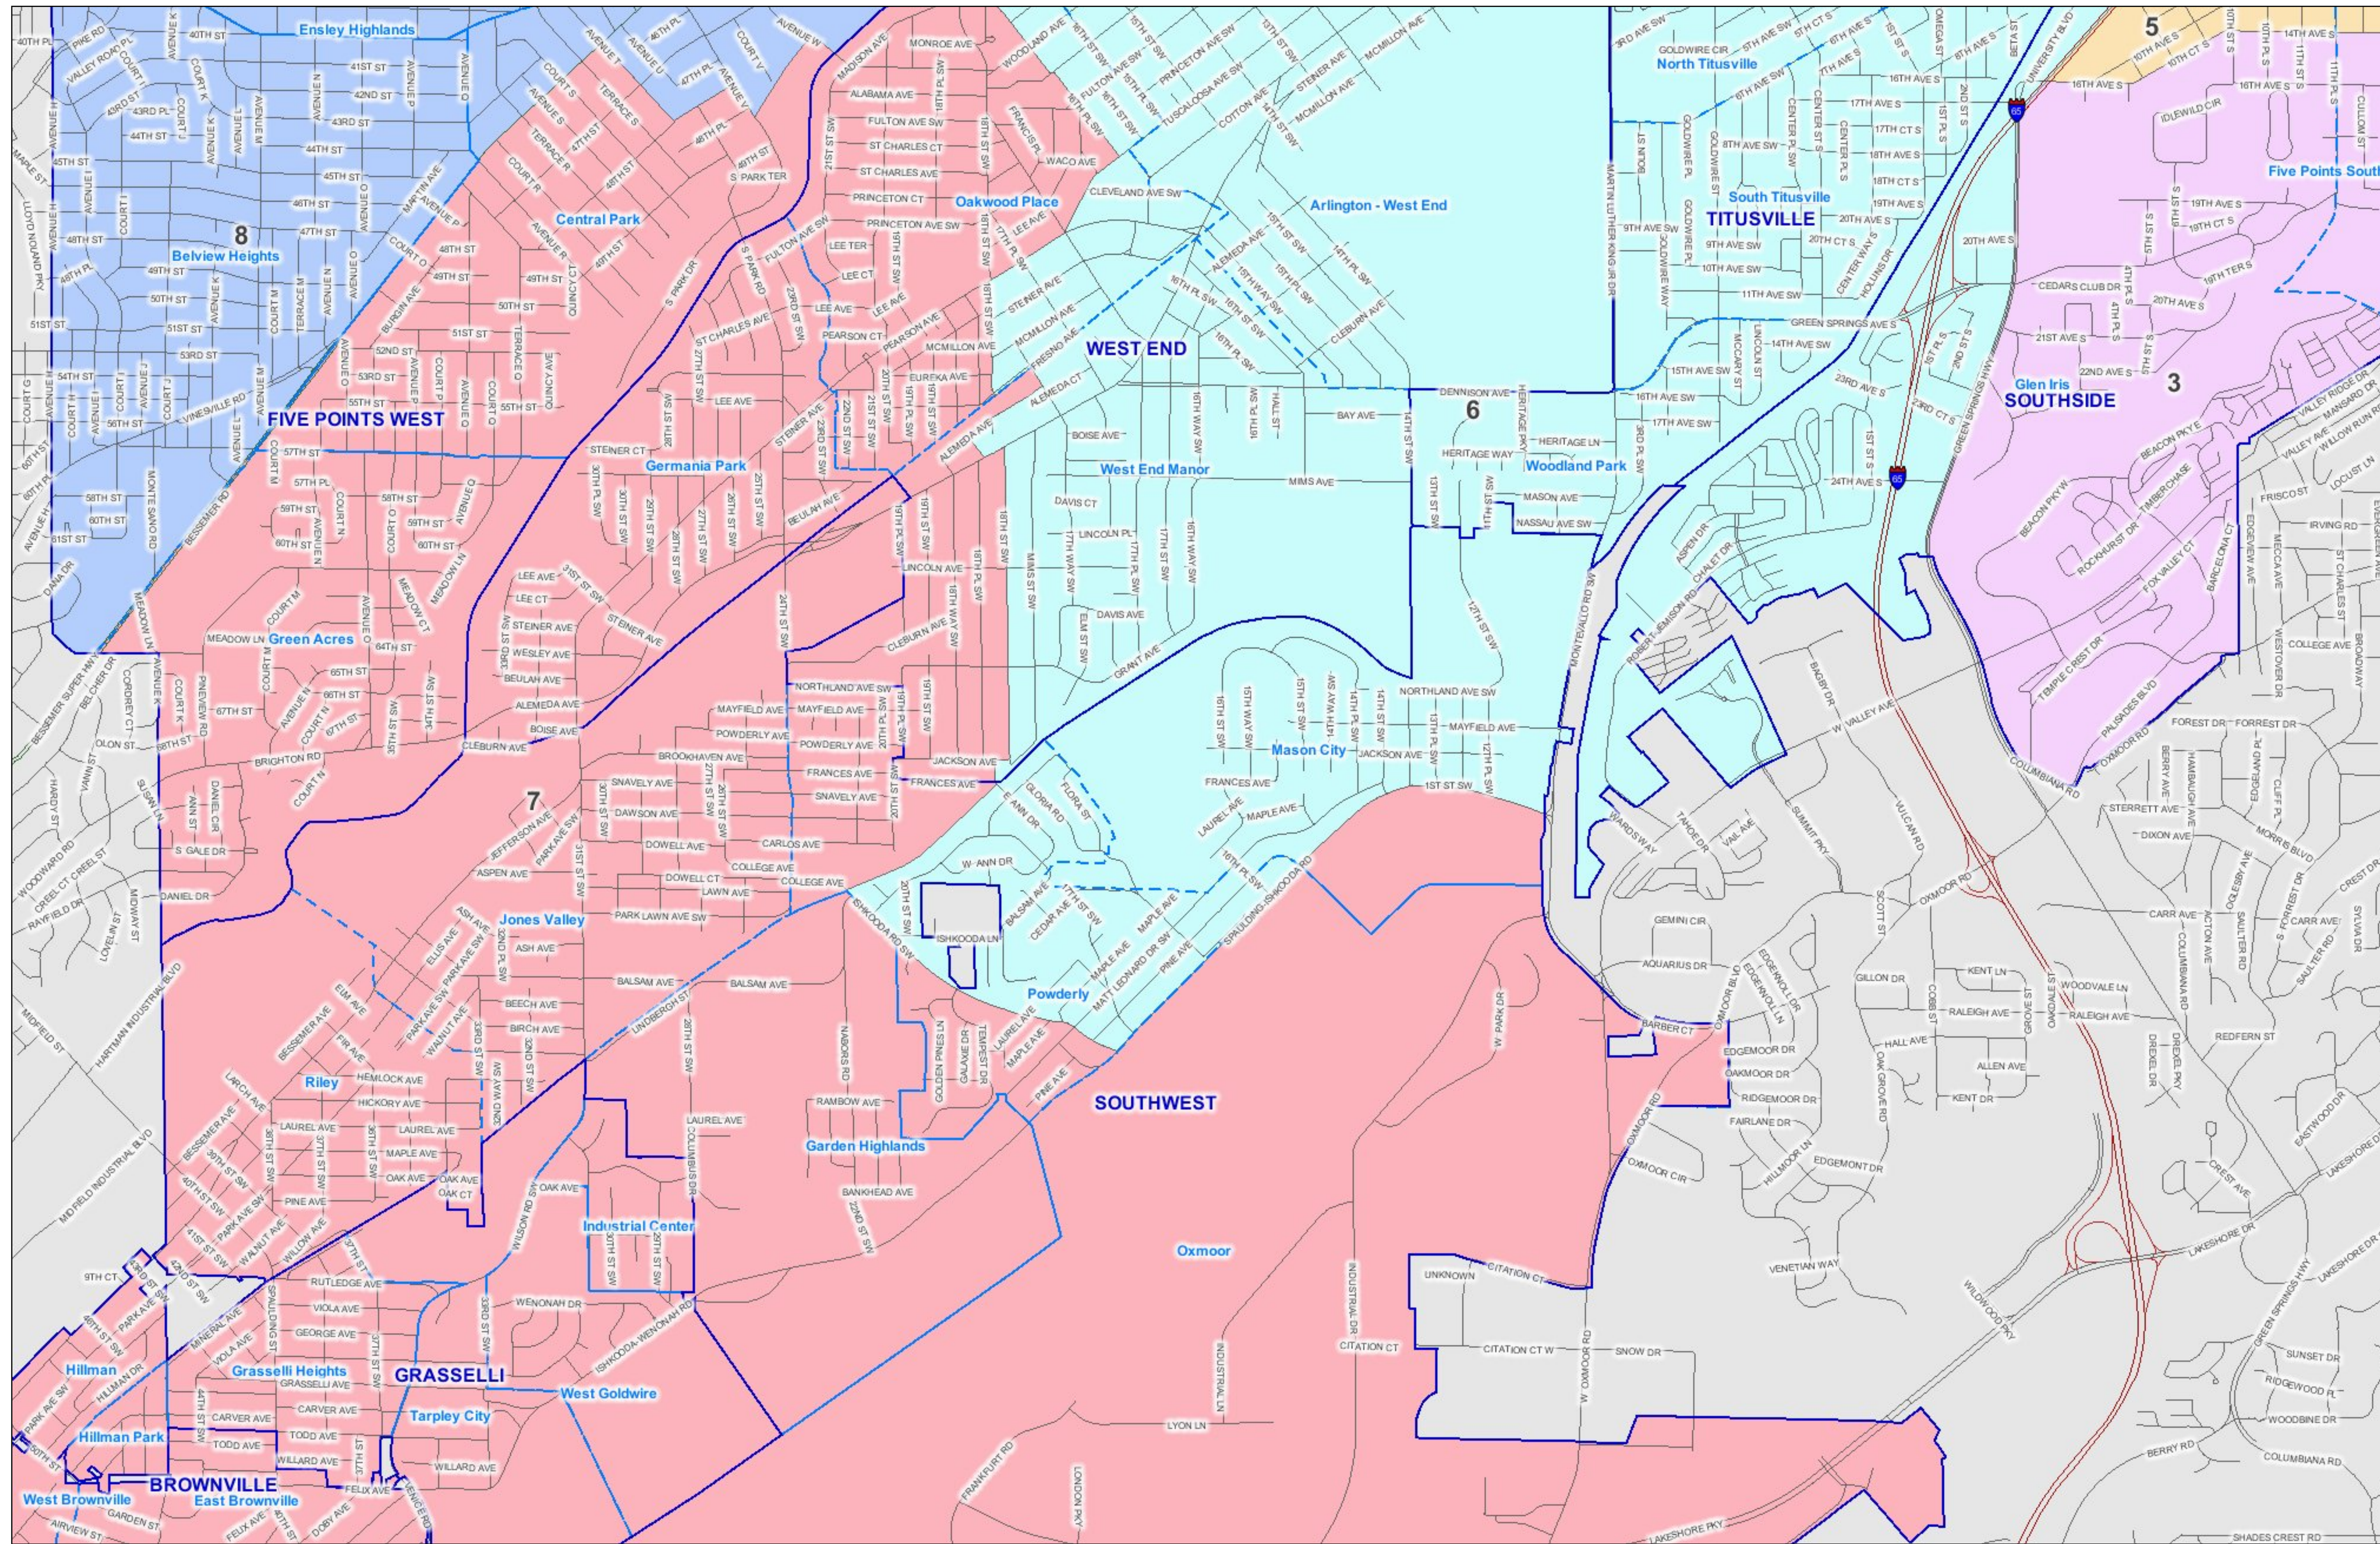

Library Neighborhood Districts - Southwest and West End

Legend

- Communities
- Neighborhood Boundary
- City Council Districts
- District 1
- District 2
- District 3
- District 4
- District 5
- District 6
- District 7
- District 8
- District 9
- City Limits

Scale: 1:13,000

The City of Birmingham makes no warranty, expressed or implied, as to the accuracy of the information represented herein. This map is a user generated static output from an internet mapping site and is for general reference only.

Map Created: June 19, 2012

<http://gisweb.informationbirmingham.com>