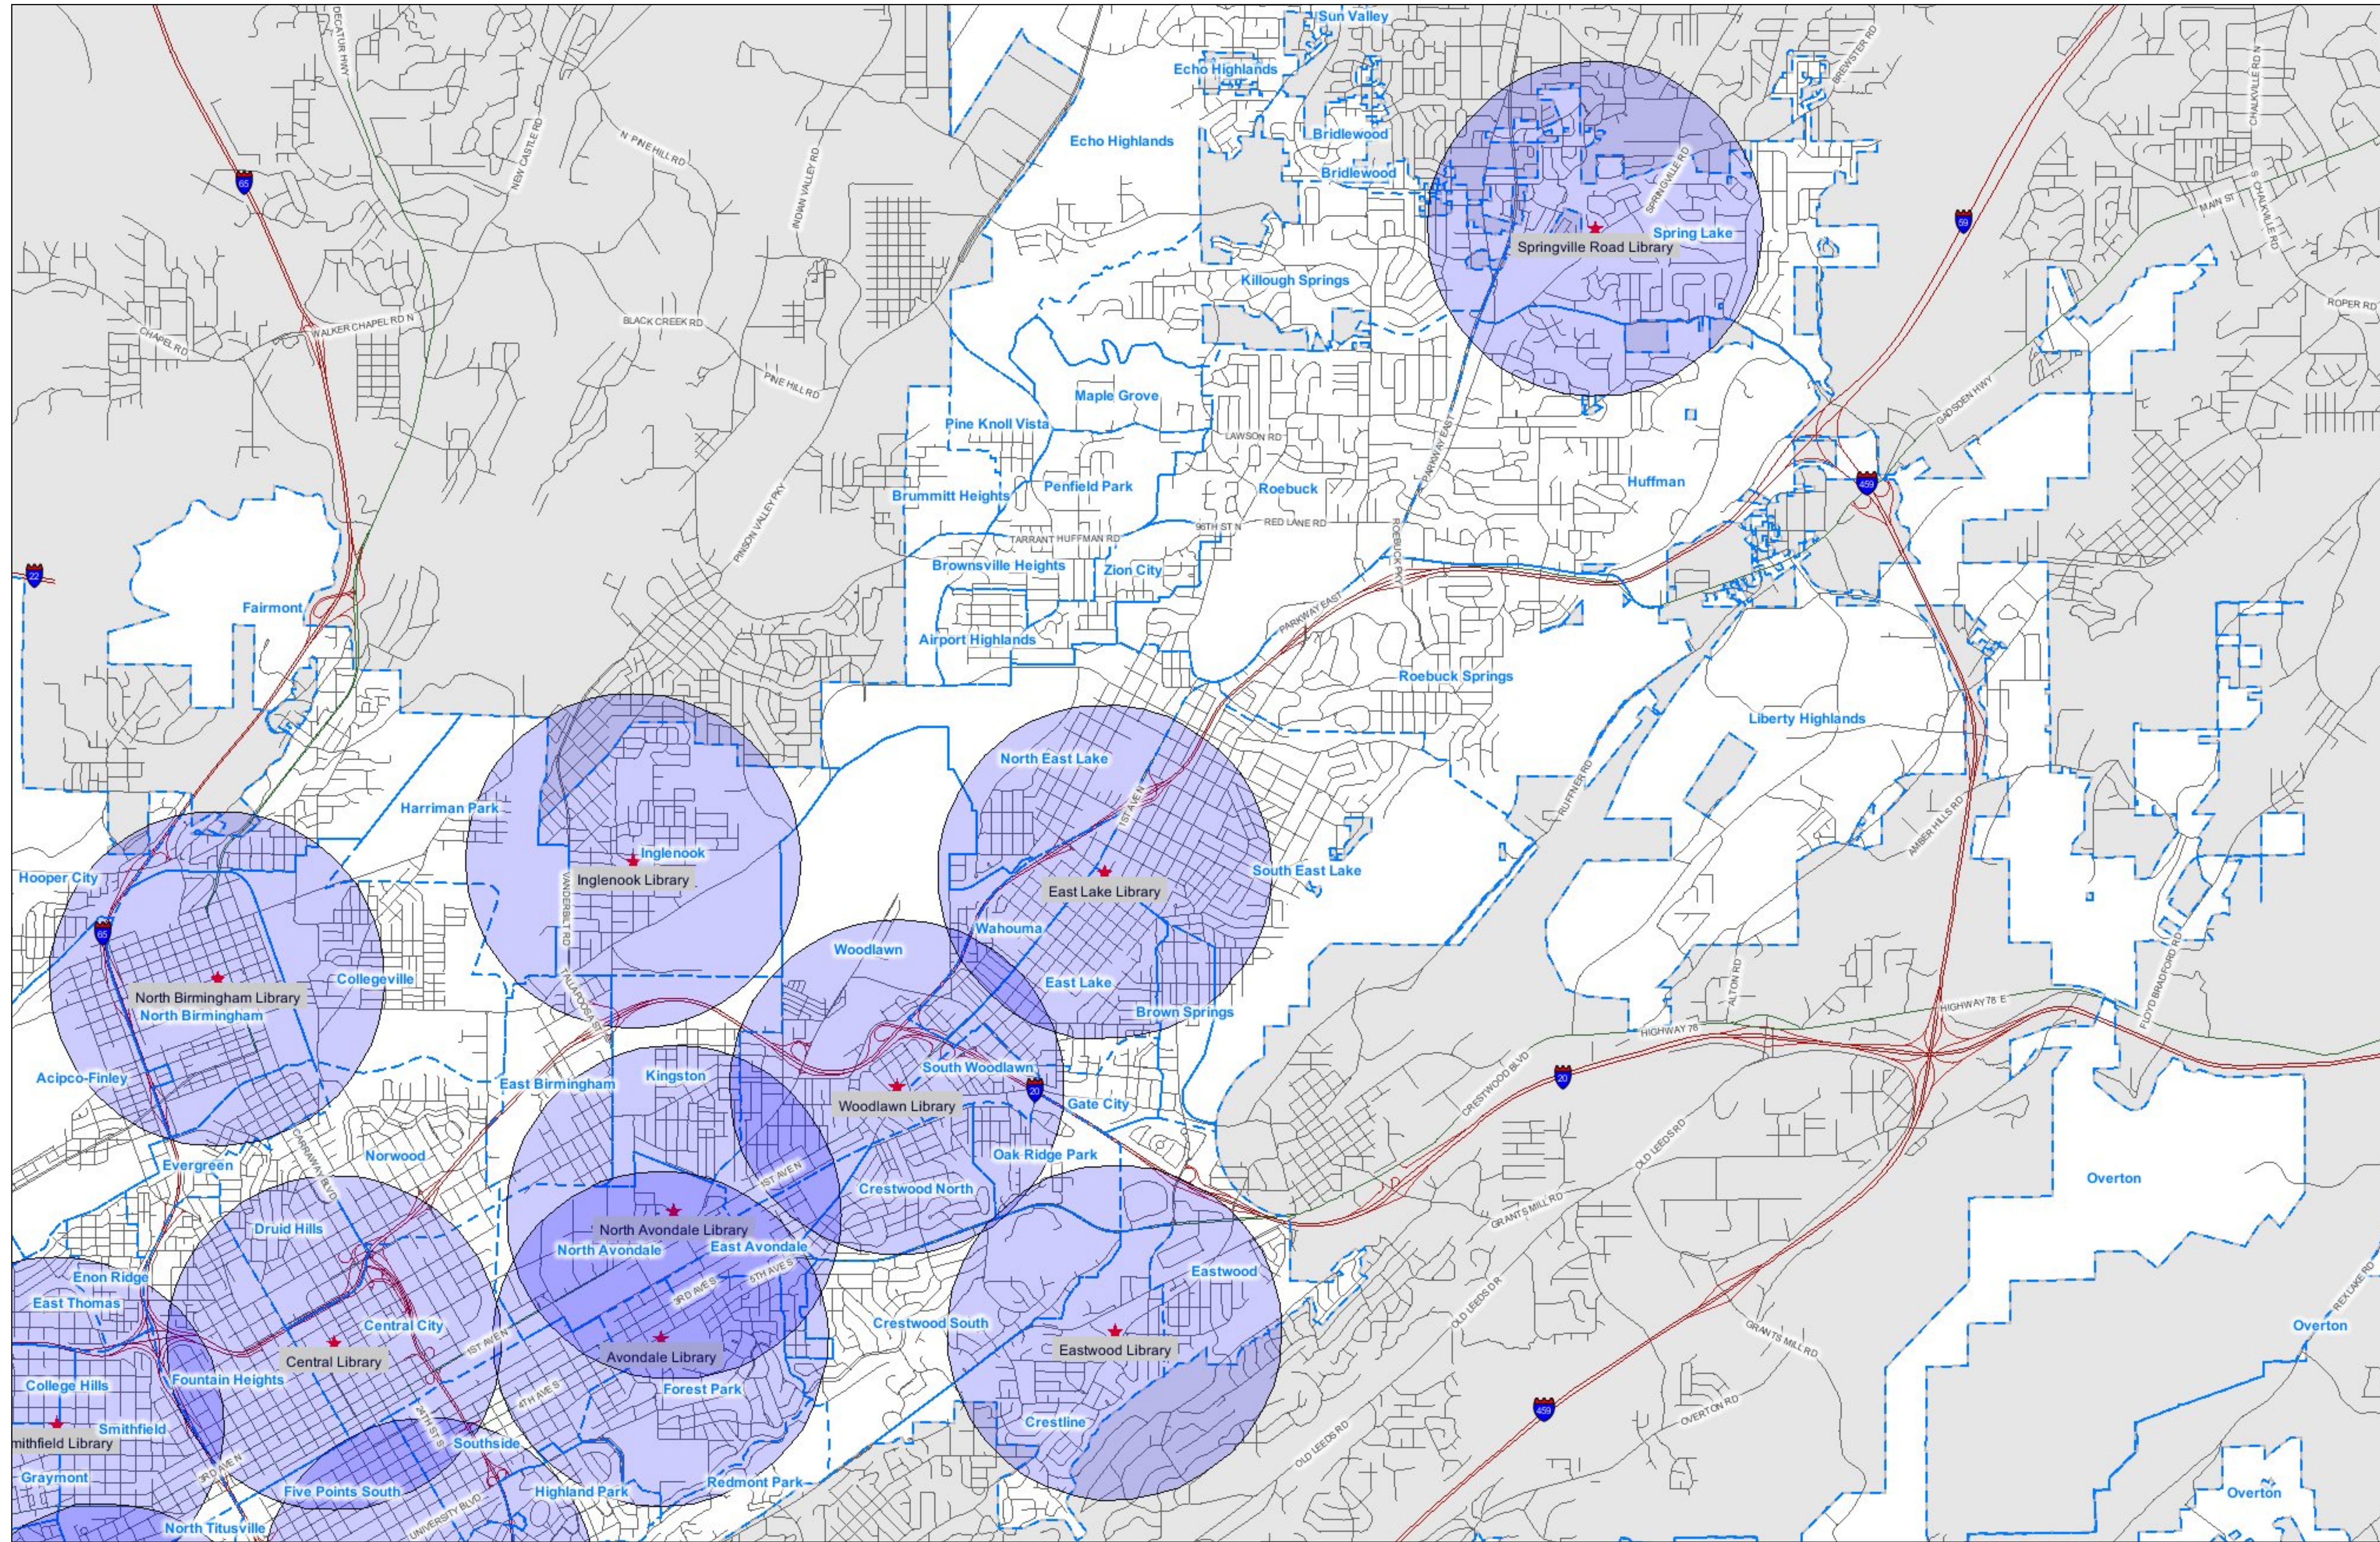

# Library Neighborhood Coverage - Eastern

## Legend

- Neighborhood Boundary
- City Limits

Scale: 1:32,000

The City of Birmingham makes no warranty, expressed or implied, as to the accuracy of the information represented herein. This map is a user generated static output from an internet mapping site and is for general reference only.