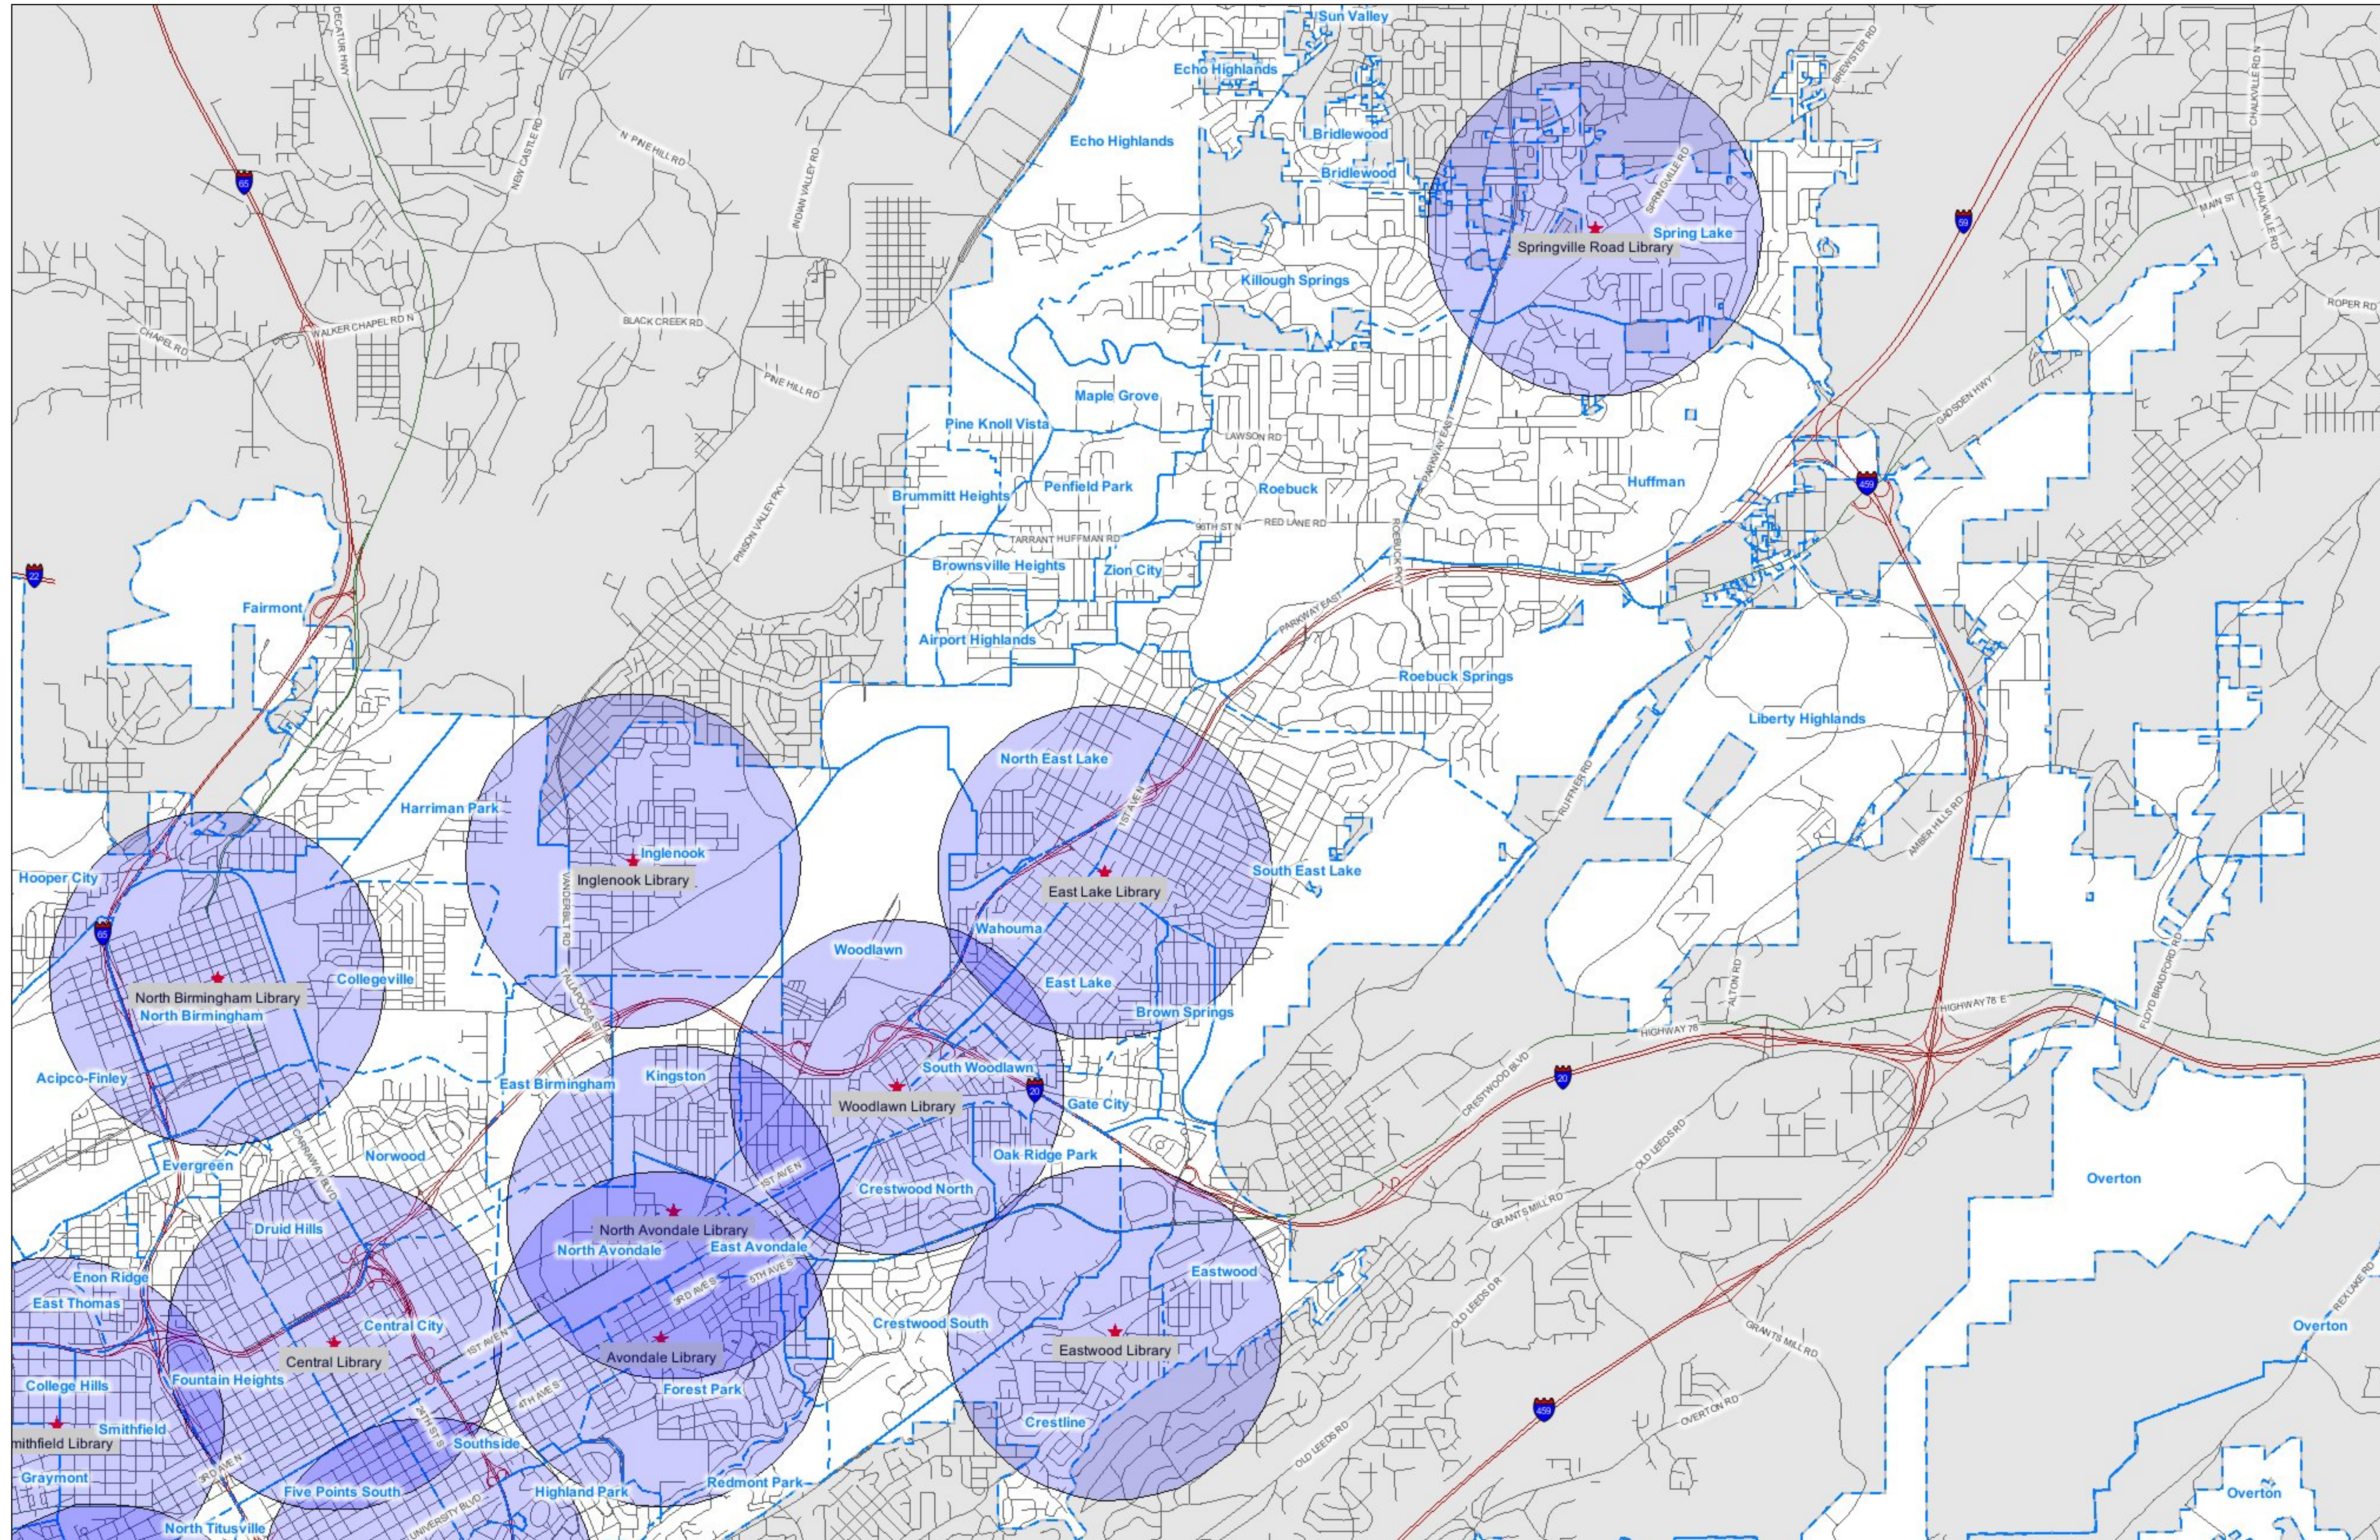

Library Neighborhood Coverage - Eastern

Legend

- Neighborhood Boundary
- City Limits

Scale: 1:32,000

The City of Birmingham makes no warranty, expressed or implied, as to the accuracy of the information represented herein. This map is a user generated static output from an internet mapping site and is for general reference only.