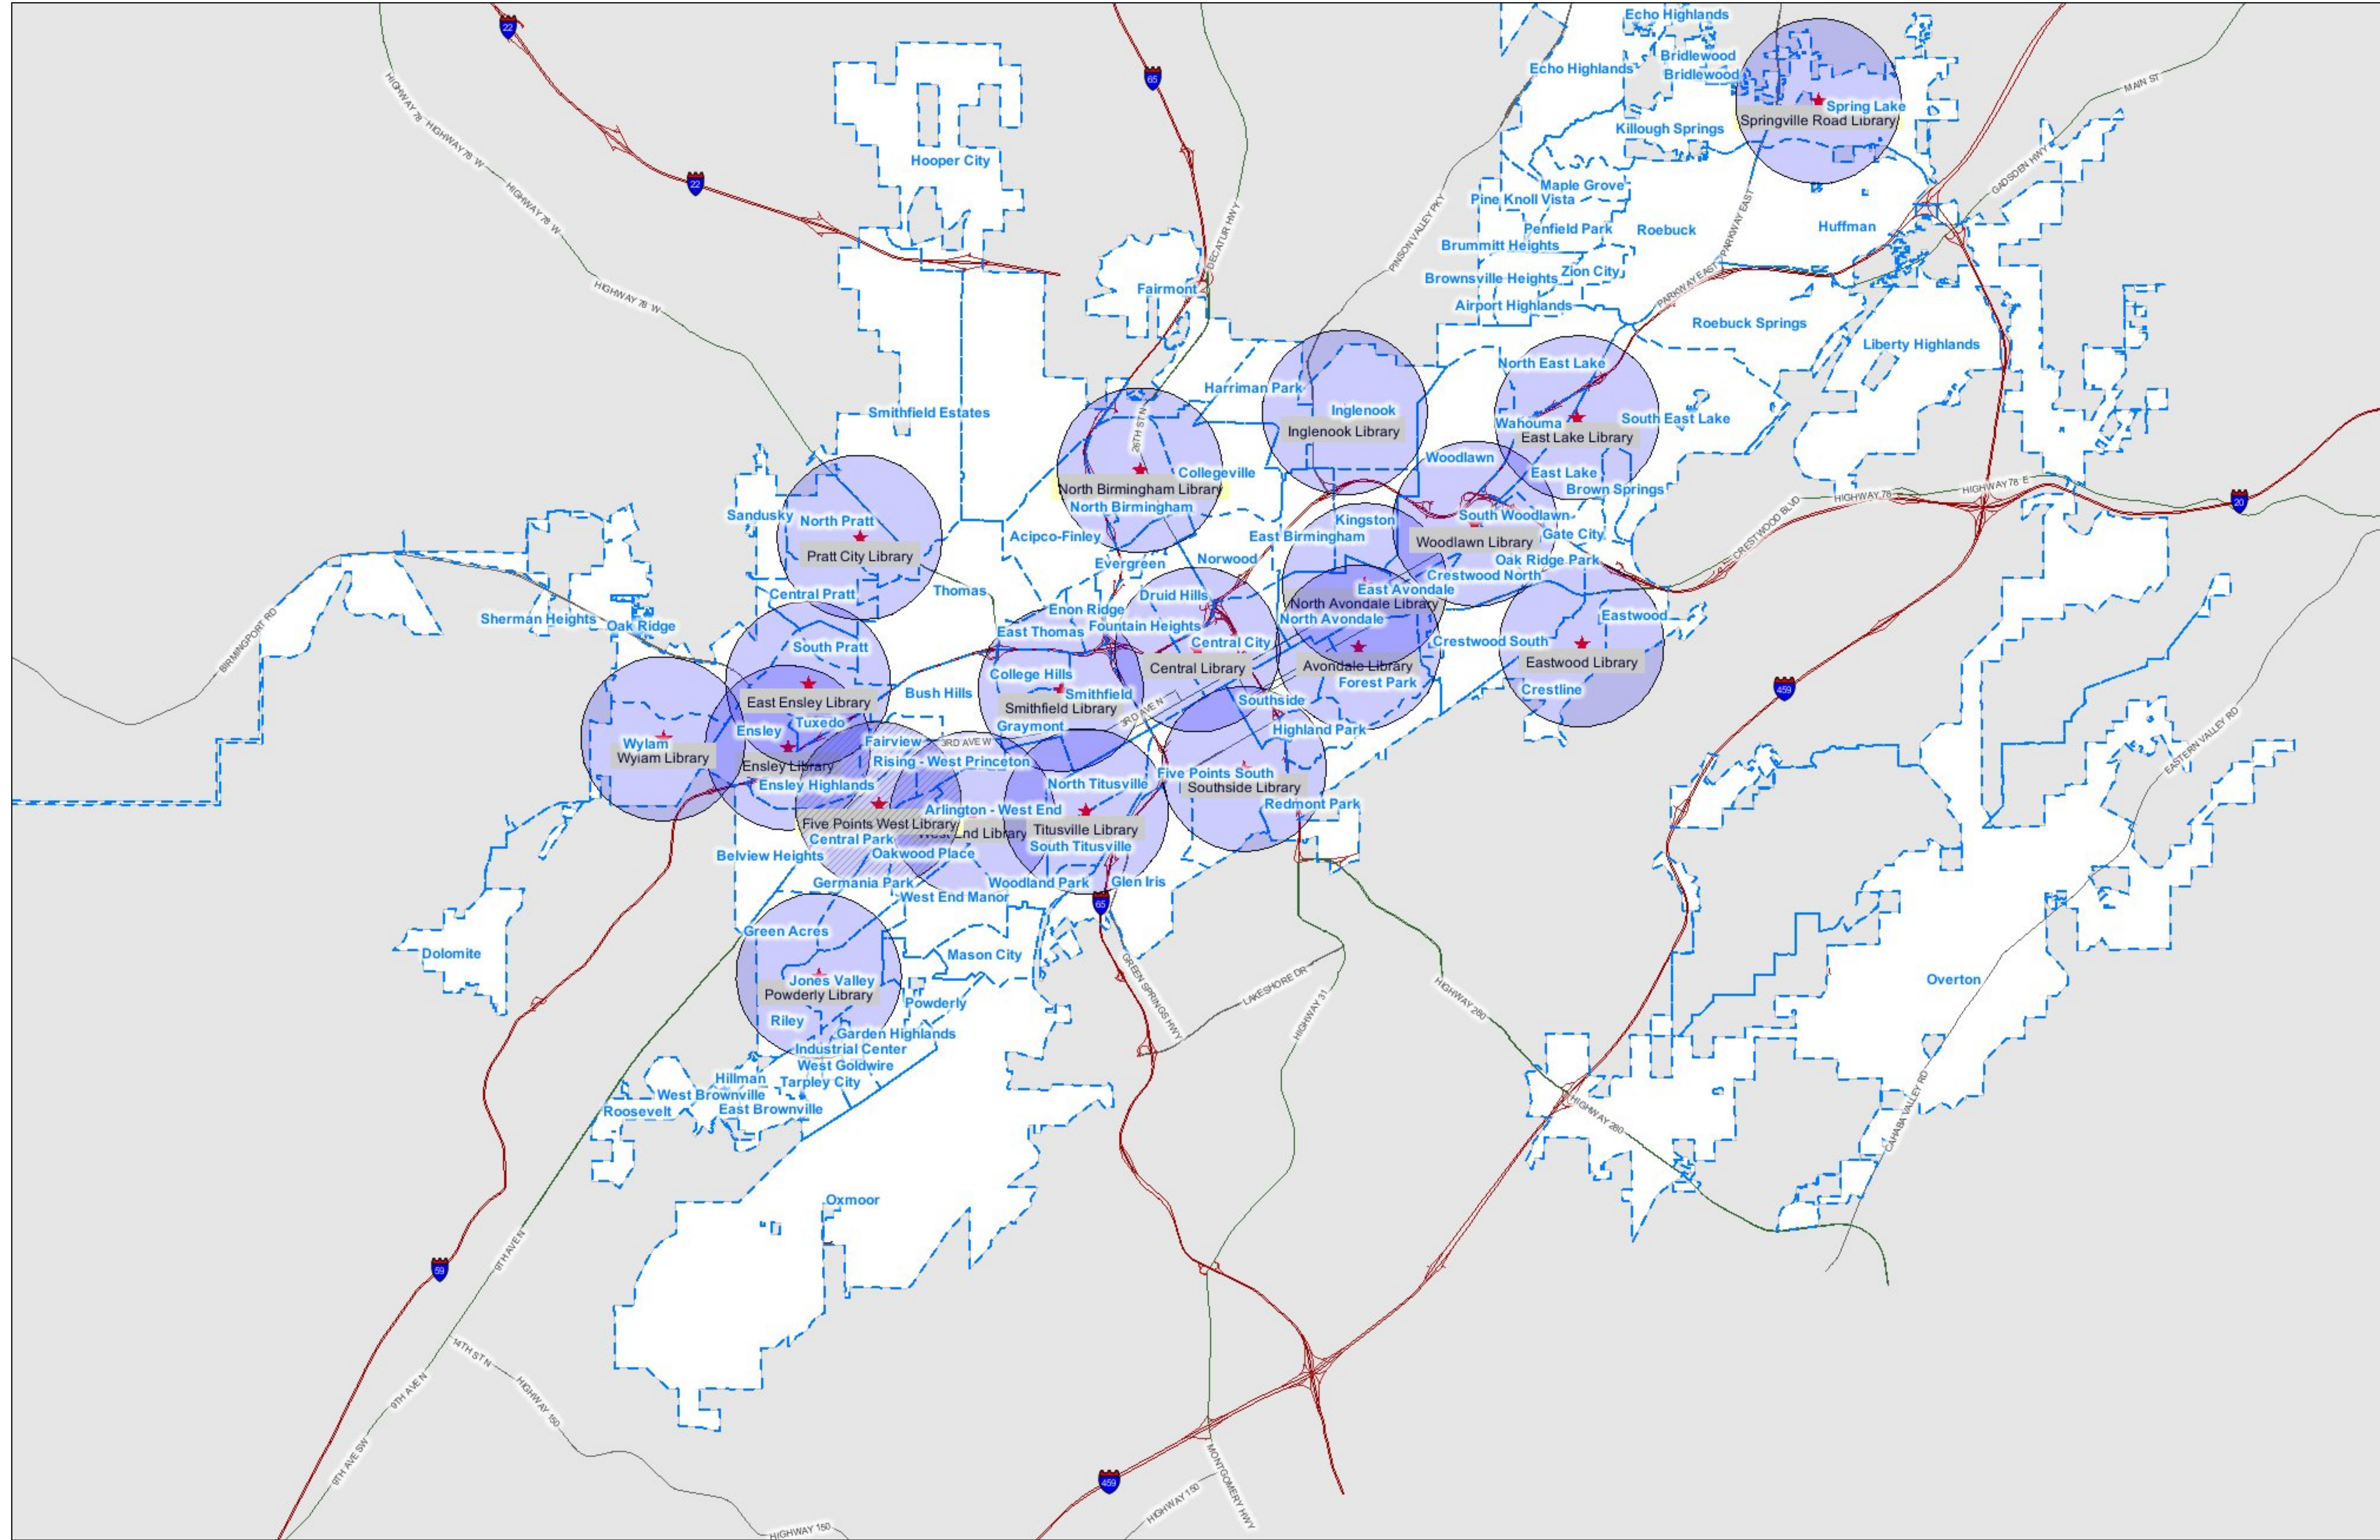

Library Neighborhood Coverage

Legend

- Neighborhood Boundary
- City Limits

Scale: 1:65,000

The City of Birmingham makes no warranty, expressed or implied, as to the accuracy of the information represented herein. This map is a user generated static output from an internet mapping site and is for general reference only.